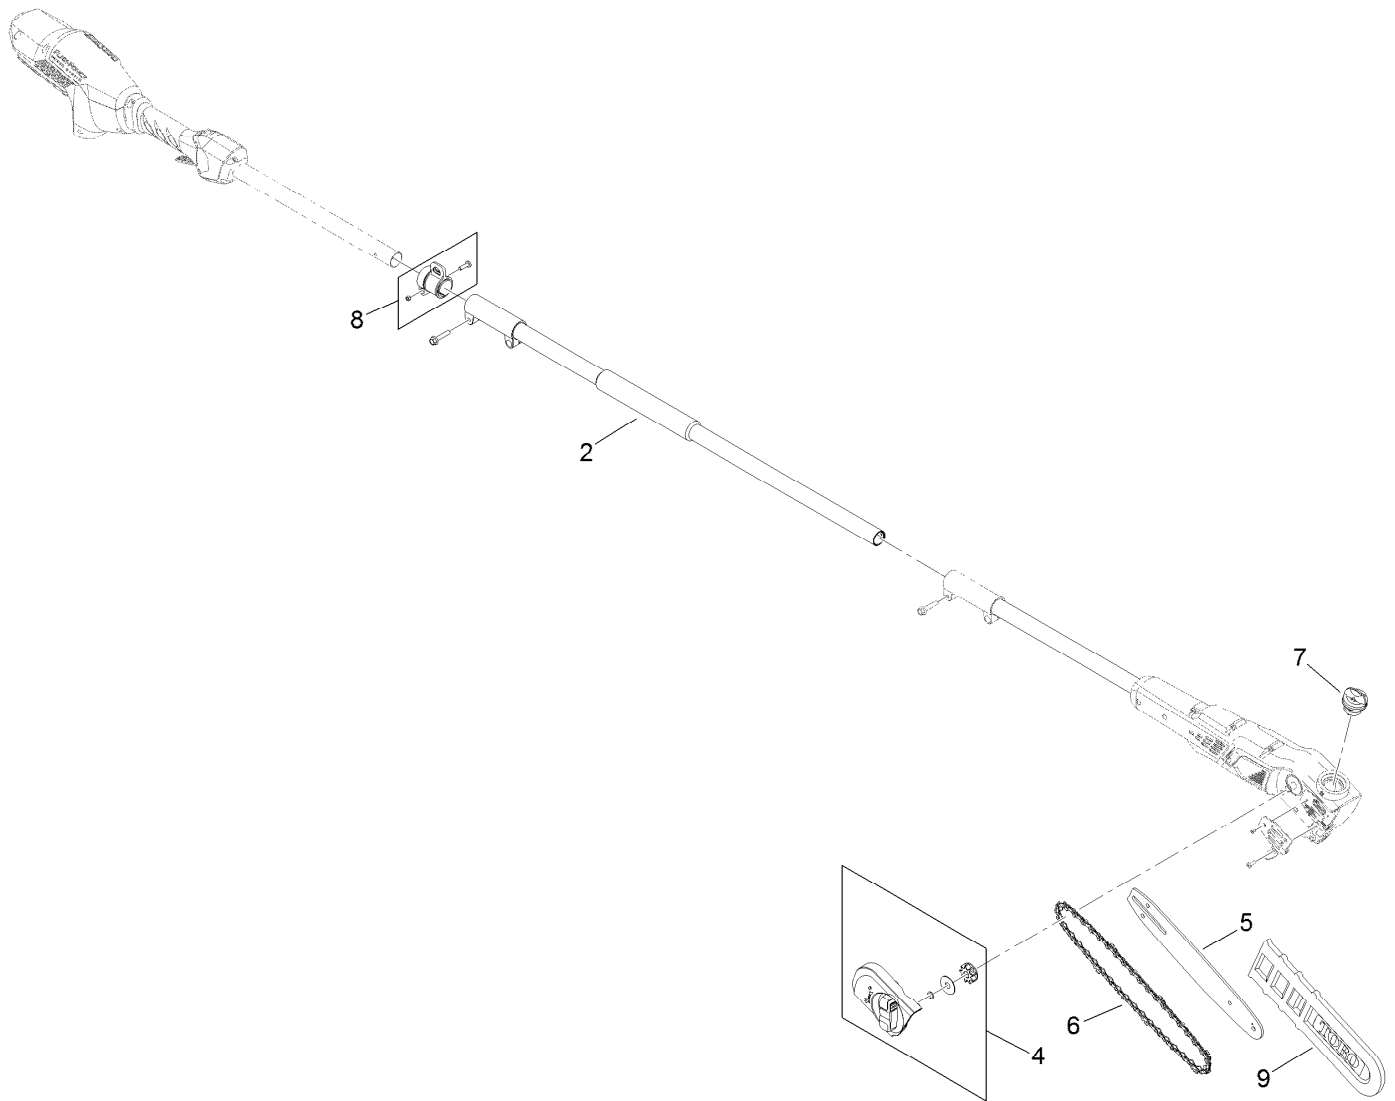

Count on it.

Parts Catalog

Flex-Force Power System™

60V Pole Saw

Model No. 51870T—Serial No. 321000001 and Up

60V Pole Saw Assembly

<i>Ref.</i>	<i>Part Number</i>	<i>Qty.</i>	<i>Description</i>
2	139-5371	1	Shaft ASM
4	139-5373	1	Tensioner ASM
5	88619	1	Bar
6	88621	1	Chain
7	139-5376	1	Cap-Oil
8	139-5377	1	Collar-Strap
9	139-5378	1	Sleeve-Bar

Attachments and Accessories

For 51870T Flex-Force Power System 60V Pole Saw

Product Name	Model/Part
60V Battery Charger 1 AMP	88610
60V 2.0 AH Battery	88620
Harness	88622

Count on it.