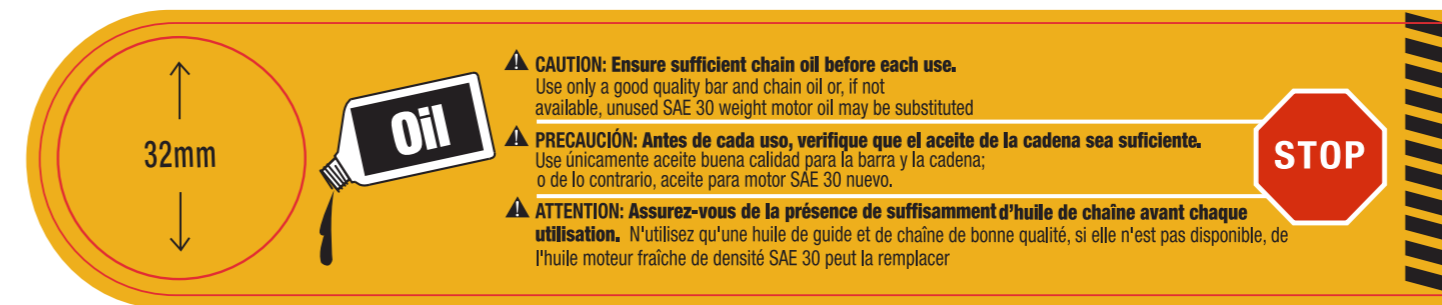

CVP41810 - 4 in 1 DECALS

HAND HELD CHAIN SAW / HEDGE TRIMMER AND POLE SAW / HEDGE TRIMMER

114.3*18.43 旧版

41.6*45.8 160722

41.6*45.8 160722

56.132mm X 36.463mm

75.441mm X 51.709mm

279.4mm X 9mm

50.8*50.8 160722

41.6*45.8 160722

41.6*45.8 160722

50.8*50.8 160722

HANG TAG 188.024*36 旧版

40*27 160722

41.6*45.8 160722

41.6*45.8 160722

40*27 160722

Side A 88.9mm x 50.8

HANG TAG

Side B 88.9mm x 50.8

114.3*18.43 旧版

96mm X 32mm

28mm * 25.5mm

35 8mm X 46mm

85*8.5

85mm X 45.668mm

81mm X 30mm