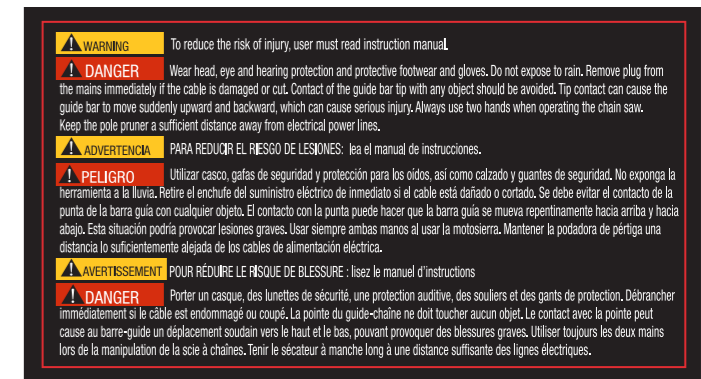

35 8mm X 46mm

85*8.5

85mm X 45.668mm