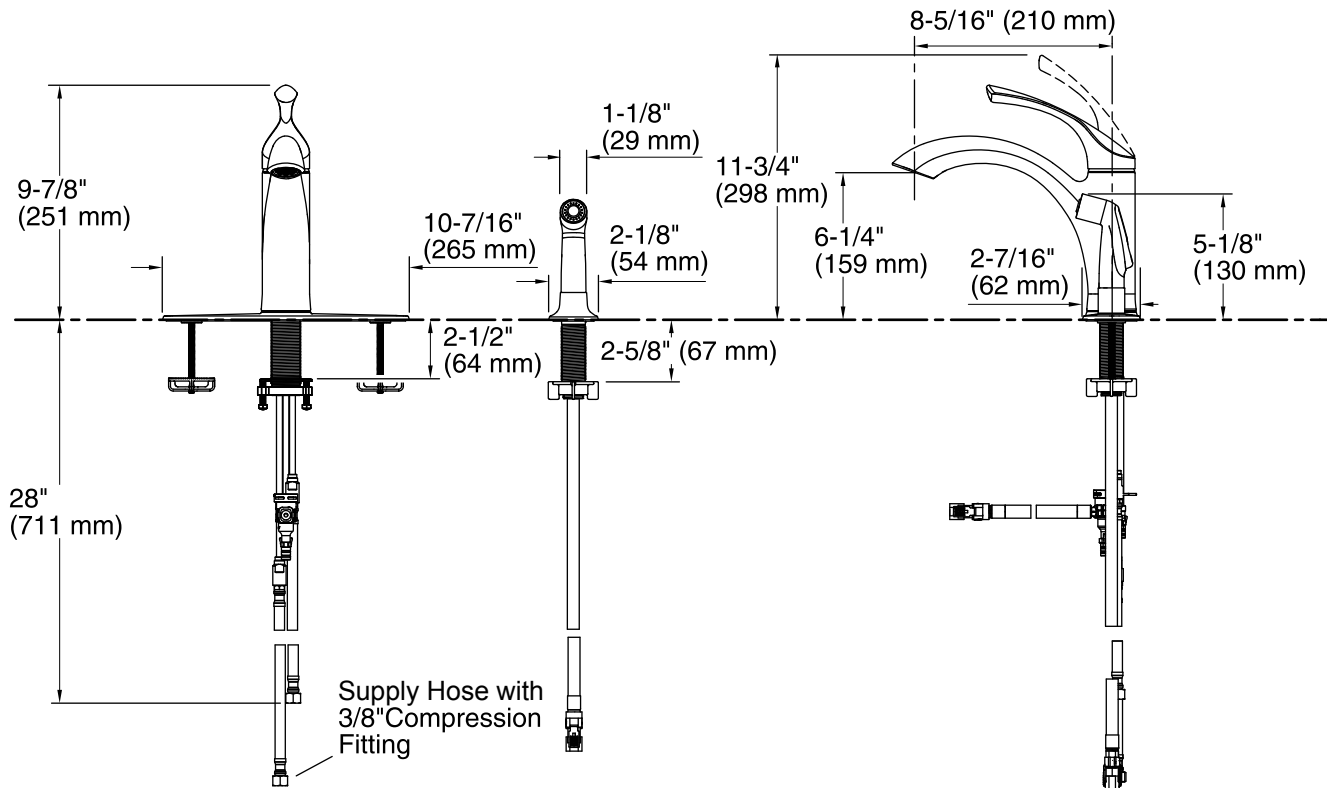

Color	Code	Description
	CP	Polished Chrome
	VS	Vibrant® Stainless

Technical Information

All product dimensions are nominal.

Faucet:

Flow rate: 1.8 gal/min (6.8 l/min)

Pressure: 60 psi (4.1 bar)

Sidespray:

Flow rate: 1.8 gal/min (6.8 l/min)

Pressure: 60 psi (4.1 bar)

Notes

Install this product according to the installation guide.

ADA compliant when installed to the specific requirements of these regulations.