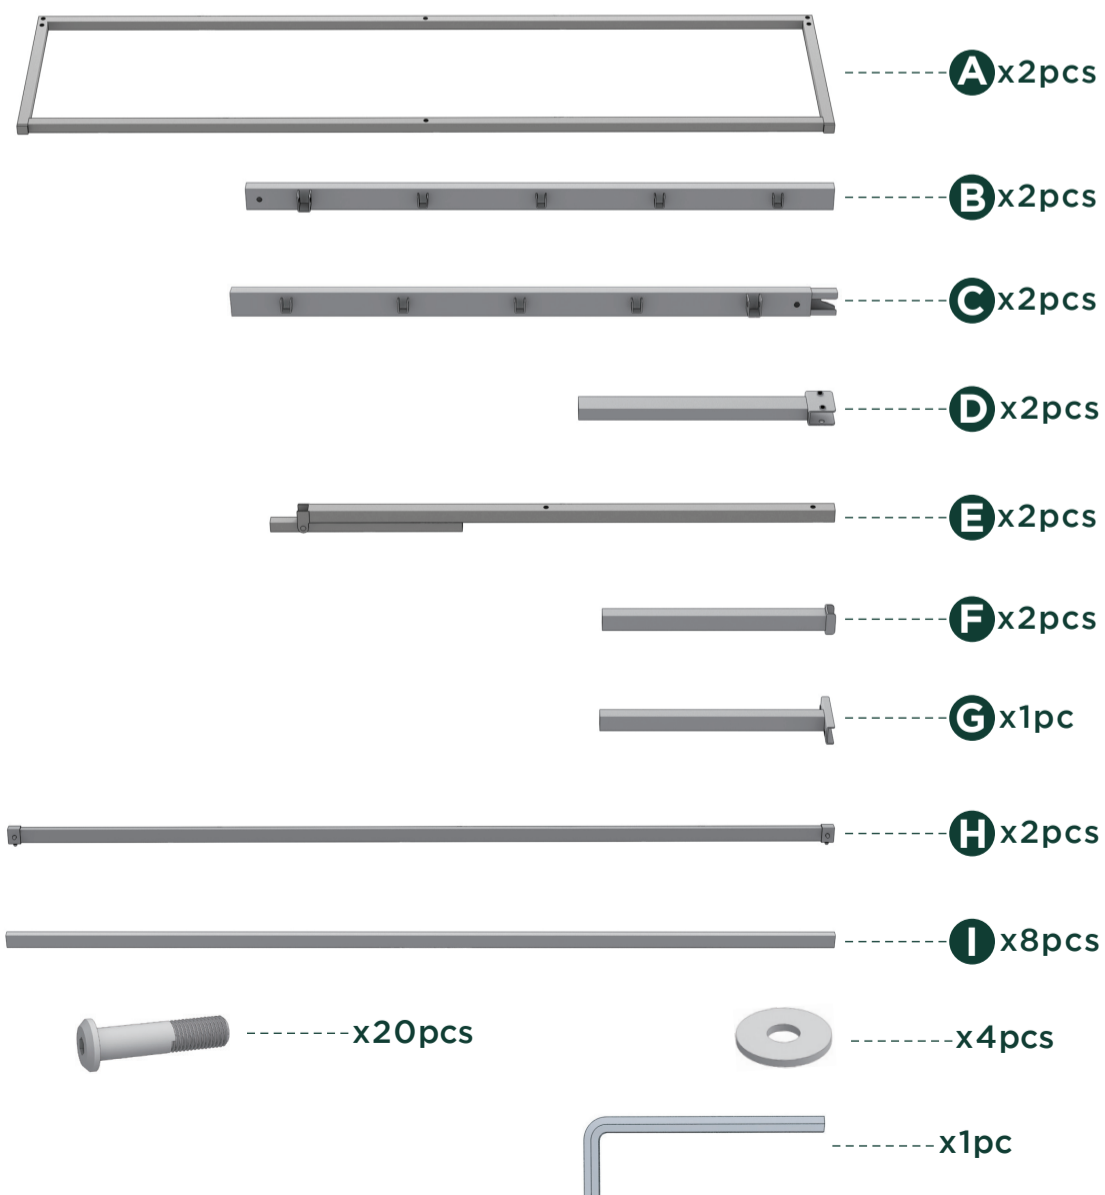

Easy as 1-2-3 Assembly Instruction

Numbers must Match for Secure Assembly

SMPB-2

Components

Return Policy

ZINUS believes you will absolutely love your new addition to your home, but if for some reason you want to return the product, please contact us directly before you decide to return your product to the retailer. Our Customer Service organization can answer most concerns and can assist you with any questions you may have about your new product. Please contact us first by emailing customerservice@zinusinc.com or by submitting a request at <https://support.zinus.com>

1

2

3

4

5

6

7

8