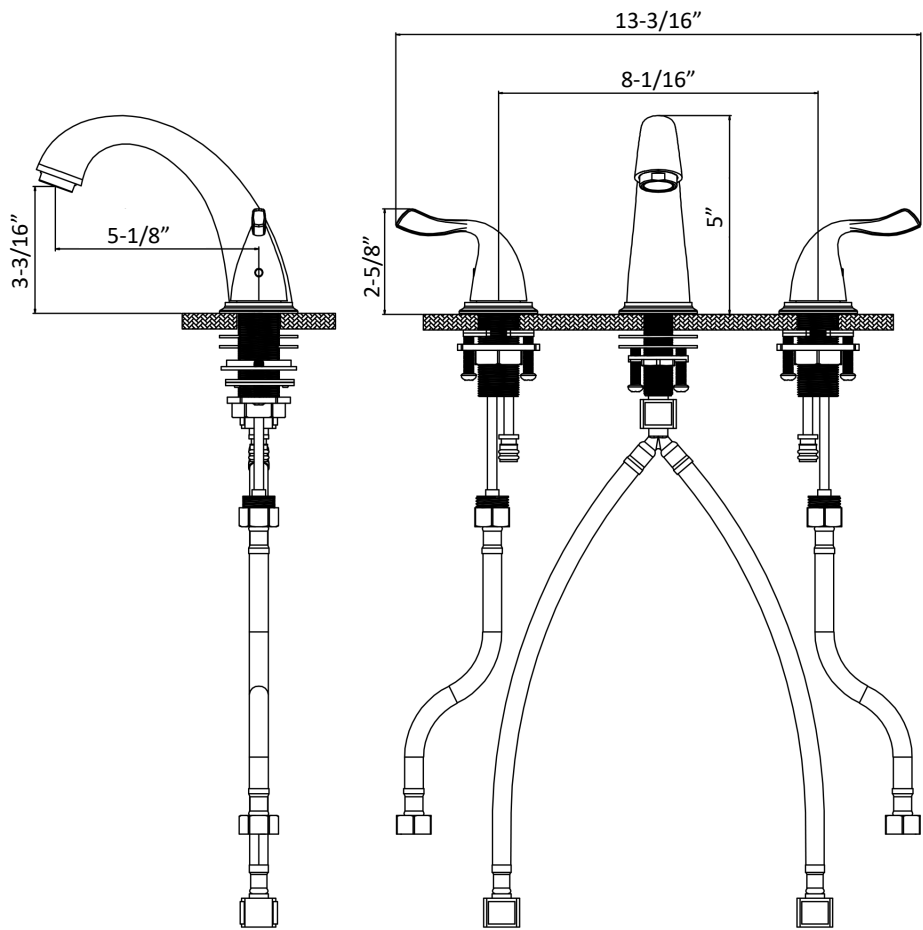

INSTALLATION GUIDE

COMPONENT LIST	QTY
1 - Faucet Body	1
2 - Handle	1
3 - Rubber Washer	2
4 - Metal Washer	2
5 - Mounting Hardware	2
6 - Screw	6

7 - Mounting Hardware	1
8 - Metal Washer	1
9 - Rubber Washer	1
10 - Handle	1

Fulham

Models: KBF450C
KBF450MB
KBF450SS

2

3

4

5

6

7

- 1 - Faucet Body
- 2 - Gasket
- 3 - Aerator
- 4 - Aerator Cover
- 5 - Handle
- 6 - Screw
- 7 - Color Button
- 8 - Nut
- 9 - Base
- 10 - Gasket
- 11 - Gasket
- 12 - Cartridge Base
- 13 - O-Ring
- 14 - Washer
- 15 - Washer
- 16 - Mounting Hardware
- 17 - Screw
- 18 - Water Lines
- 19 - Quick Hoses
- 20 - Mounting Hardware
- 21 - Metal Washer
- 22 - Rubber Washer
- 23 - O-Ring
- 24 - Base
- 25 - O-Ring
- 26 - Cartridge