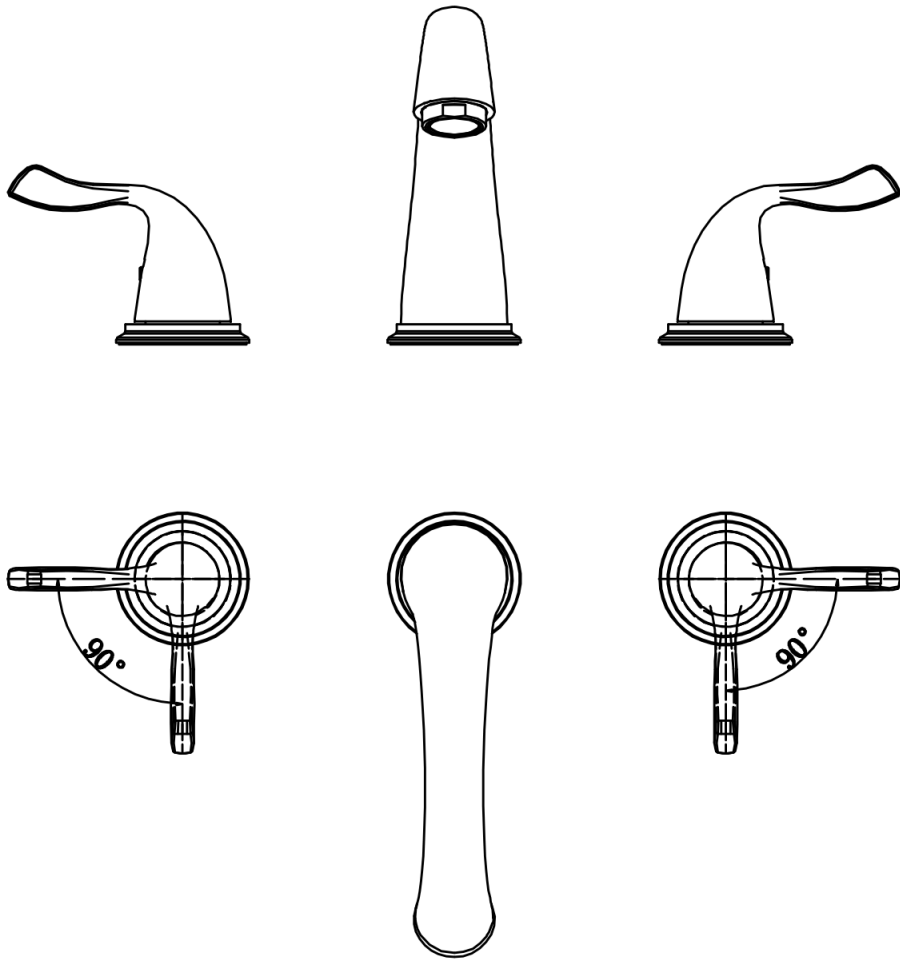

INSTALLATION GUIDE

COMPONENT LIST	QTY
1 - Faucet Body	1
2 - Handle	1
3 - Rubber Washer	2
4 - Metal Washer	2
5 - Mounting Hardware	2
6 - Screw	6

7 - Mounting Hardware	1
8 - Metal Washer	1
9 - Rubber Washer	1
10 - Handle	1

Fulham

Models: KBF450C
KBF450MB
KBF450SS

2

3

4

5

6

7

- 1 - Faucet Body
- 2 - Gasket
- 3 - Aerator
- 4 - Aerator Cover
- 5 - Handle
- 6 - Screw
- 7 - Color Button
- 8 - Nut
- 9 - Base
- 10 - Gasket
- 11 - Gasket
- 12 - Cartridge Base
- 13 - O-Ring
- 14 - Washer
- 15 - Washer
- 16 - Mounting Hardware
- 17 - Screw
- 18 - Water Lines
- 19 - Quick Hoses
- 20 - Mounting Hardware
- 21 - Metal Washer
- 22 - Rubber Washer
- 23 - O-Ring
- 24 - Base
- 25 - O-Ring
- 26 - Cartridge