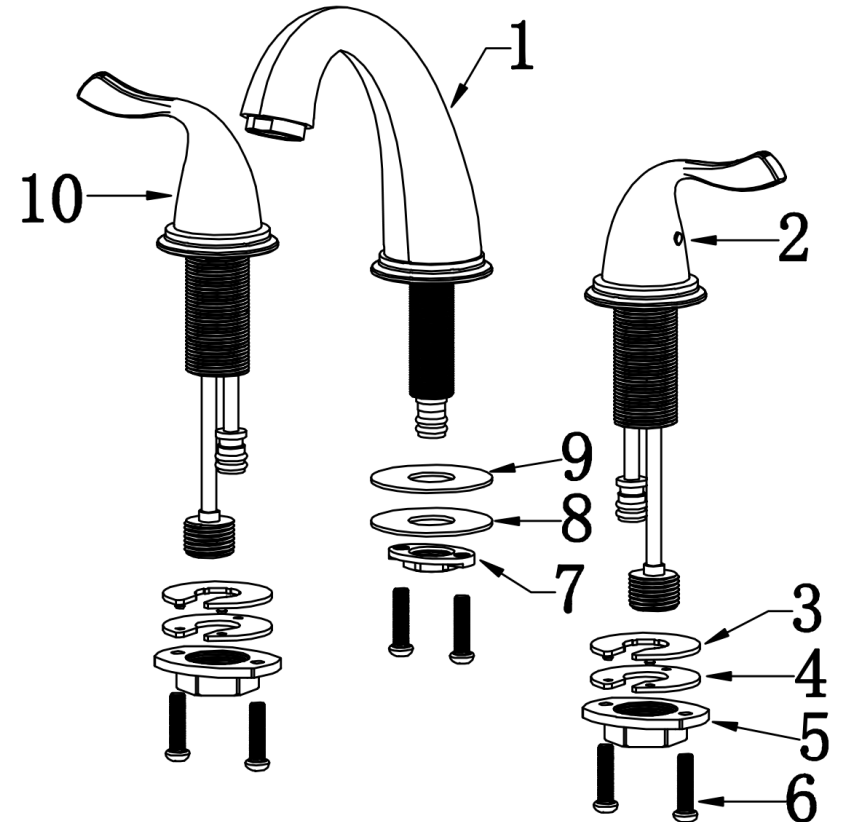

INSTALLATION GUIDE

COMPONENT LIST	QTY
1 - Faucet Body	1
2 - Handle	1
3 - Rubber Washer	2
4 - Metal Washer	2
5 - Mounting Hardware	2
6 - Screw	6

7 - Mounting Hardware	1
8 - Metal Washer	1
9 - Rubber Washer	1
10 - Handle	1

Fulham

Models: KBF450C
KBF450MB
KBF450SS

2

3

4

5

6

7

- 1 - Faucet Body
- 2 - Gasket
- 3 - Aerator
- 4 - Aerator Cover
- 5 - Handle
- 6 - Screw
- 7 - Color Button
- 8 - Nut
- 9 - Base
- 10 - Gasket
- 11 - Gasket
- 12 - Cartridge Base
- 13 - O-Ring
- 14 - Washer
- 15 - Washer
- 16 - Mounting Hardware
- 17 - Screw
- 18 - Water Lines
- 19 - Quick Hoses
- 20 - Mounting Hardware
- 21 - Metal Washer
- 22 - Rubber Washer
- 23 - O-Ring
- 24 - Base
- 25 - O-Ring
- 26 - Cartridge