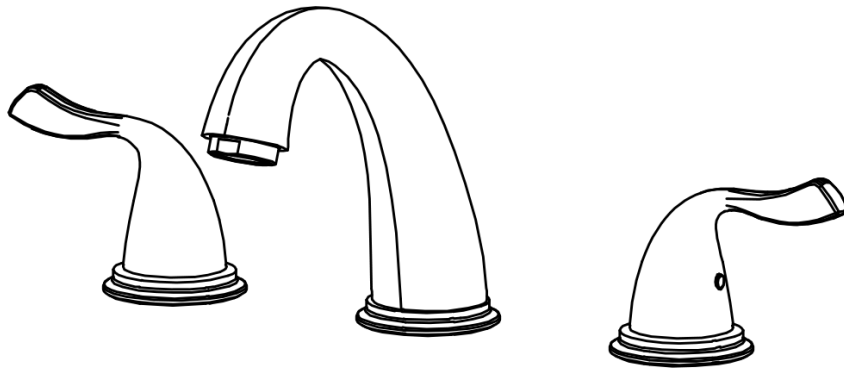

INSTALLATION GUIDE

COMPONENT LIST	QTY
1 - Faucet Body	1
2 - Handle	1
3 - Rubber Washer	2
4 - Metal Washer	2
5 - Mounting Hardware	2
6 - Screw	6

7 - Mounting Hardware	1
8 - Metal Washer	1
9 - Rubber Washer	1
10 - Handle	1

- 1 - Faucet Body
- 2 - Gasket
- 3 - Aerator
- 4 - Aerator Cover
- 5 - Handle
- 6 - Screw
- 7 - Color Button
- 8 - Nut
- 9 - Base
- 10 - Gasket
- 11 - Gasket
- 12 - Cartridge Base
- 13 - O-Ring
- 14 - Washer
- 15 - Washer
- 16 - Mounting Hardware
- 17 - Screw
- 18 - Water Lines
- 19 - Quick Hoses
- 20 - Mounting Hardware
- 21 - Metal Washer
- 22 - Rubber Washer
- 23 - O-Ring
- 24 - Base
- 25 - O-Ring
- 26 - Cartridge