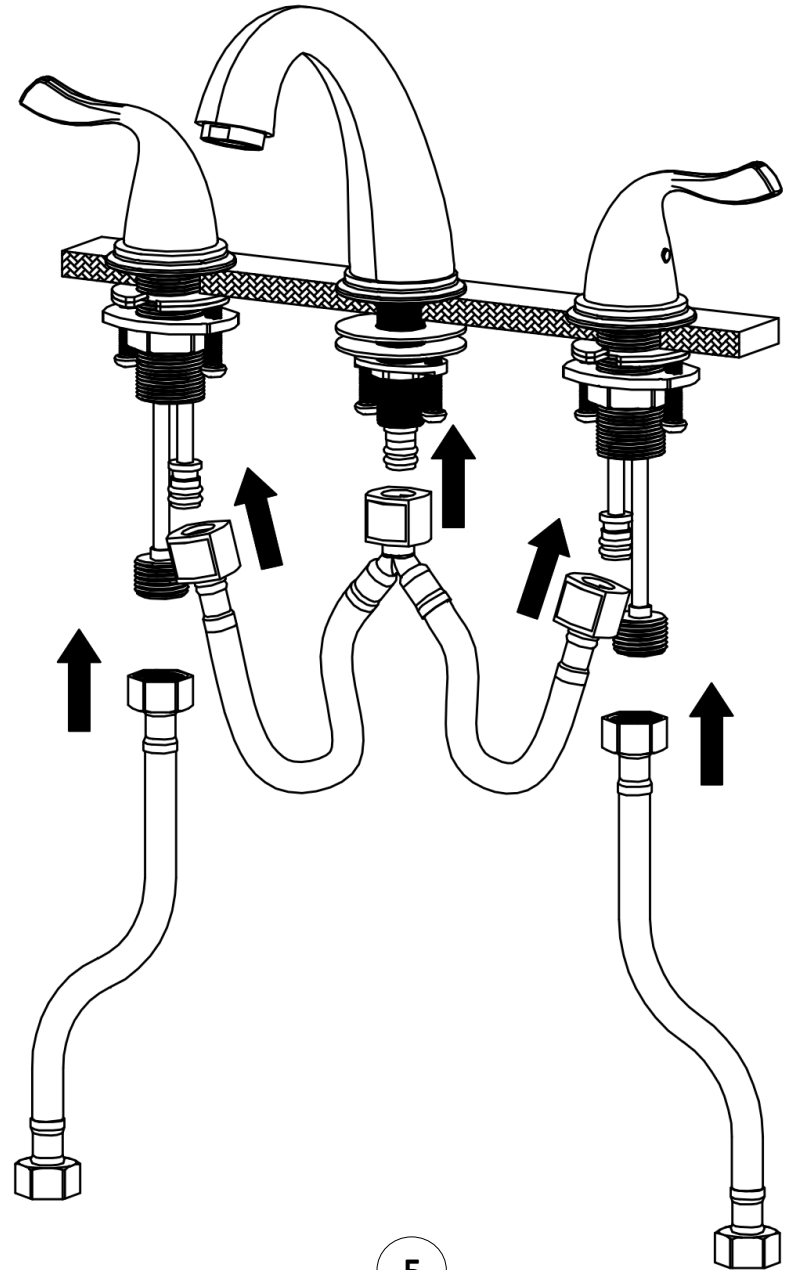

INSTALLATION GUIDE

COMPONENT LIST	QTY
1 - Faucet Body	1
2 - Handle	1
3 - Rubber Washer	2
4 - Metal Washer	2
5 - Mounting Hardware	2
6 - Screw	6

7 - Mounting Hardware	1
8 - Metal Washer	1
9 - Rubber Washer	1
10 - Handle	1

Fulham

Models: KBF450C
KBF450MB
KBF450SS

2

3

4

5

6

7

- 1 - Faucet Body
- 2 - Gasket
- 3 - Aerator
- 4 - Aerator Cover
- 5 - Handle
- 6 - Screw
- 7 - Color Button
- 8 - Nut
- 9 - Base
- 10 - Gasket
- 11 - Gasket
- 12 - Cartridge Base
- 13 - O-Ring
- 14 - Washer
- 15 - Washer
- 16 - Mounting Hardware
- 17 - Screw
- 18 - Water Lines
- 19 - Quick Hoses
- 20 - Mounting Hardware
- 21 - Metal Washer
- 22 - Rubber Washer
- 23 - O-Ring
- 24 - Base
- 25 - O-Ring
- 26 - Cartridge