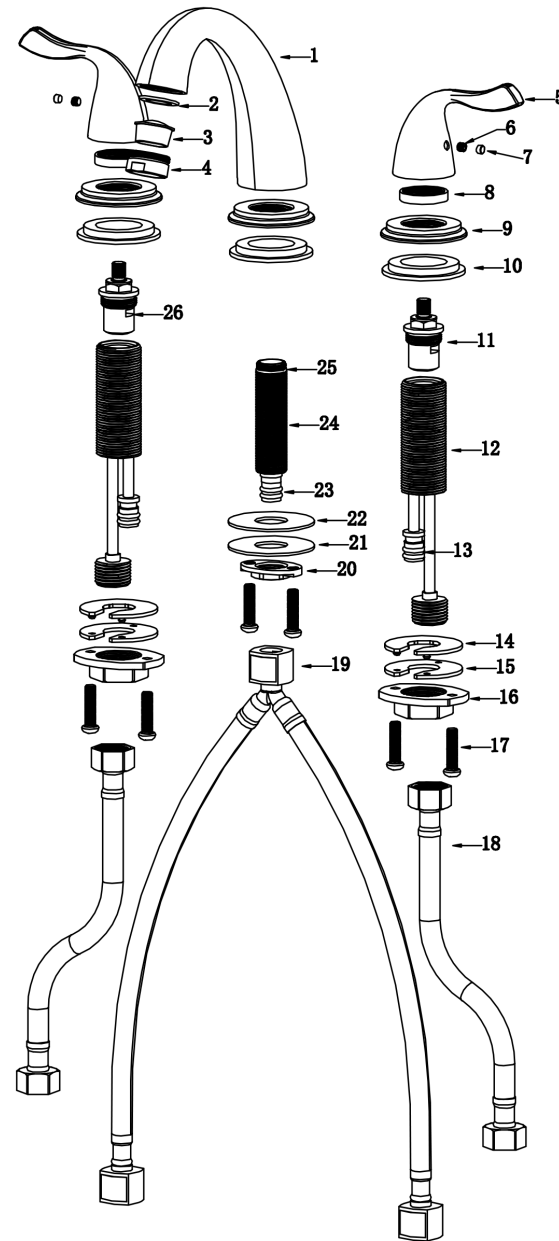

INSTALLATION GUIDE

COMPONENT LIST	QTY
1 - Faucet Body	1
2 - Handle	1
3 - Rubber Washer	2
4 - Metal Washer	2
5 - Mounting Hardware	2
6 - Screw	6

7 - Mounting Hardware	1
8 - Metal Washer	1
9 - Rubber Washer	1
10 - Handle	1

Fulham

Models: KBF450C
KBF450MB
KBF450SS

2

3

4

5

6

7

- 1 - Faucet Body
- 2 - Gasket
- 3 - Aerator
- 4 - Aerator Cover
- 5 - Handle
- 6 - Screw
- 7 - Color Button
- 8 - Nut
- 9 - Base
- 10 - Gasket
- 11 - Gasket
- 12 - Cartridge Base
- 13 - O-Ring
- 14 - Washer
- 15 - Washer
- 16 - Mounting Hardware
- 17 - Screw
- 18 - Water Lines
- 19 - Quick Hoses
- 20 - Mounting Hardware
- 21 - Metal Washer
- 22 - Rubber Washer
- 23 - O-Ring
- 24 - Base
- 25 - O-Ring
- 26 - Cartridge