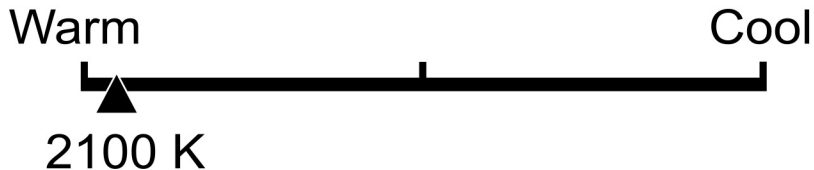

Lighting Facts Per Bulb

Brightness **200 lumens**

Estimated Yearly Energy Cost **\$0.54**

Based on 3 hrs/day, 11¢/kWh.
Cost depends on rates and use.

Life

Based on 3 hrs/day

13.7 years

Light Appearance