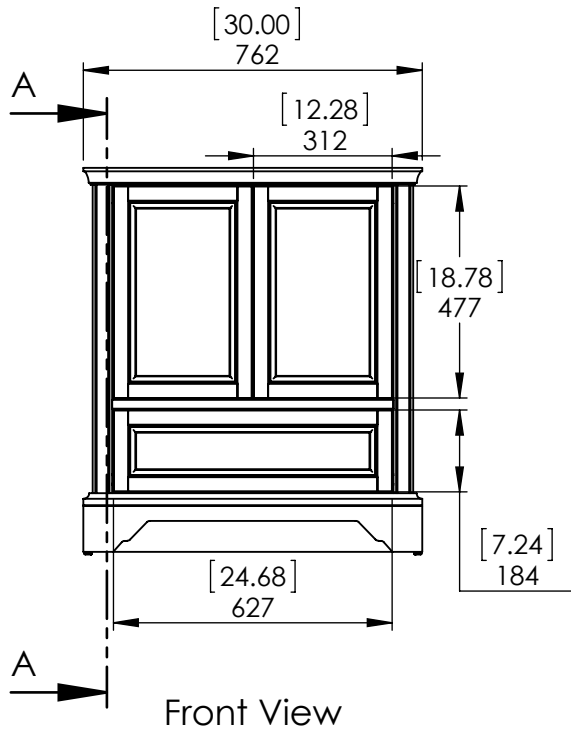

Top View

Isometric View

Front View

SECTION A-A
SCALE 1 : 17

Back View

ITEM:	SF30-WH SF30-CH SF30-ST SF30-CR	REV	A
-------	------------------------------------	-----	----------

NAME:
**Straffield 30in-White/Sterling/
 Chocolate/Cream**

DRW:	ARB	03/28/18
REV:	ING	03/28/18
APP:	R&D	03/28/18
SCALE:	1:15	MODEL:

MATERIAL:
**German Beech 4/4
 Laminated Particle Board**

Straffield 30in