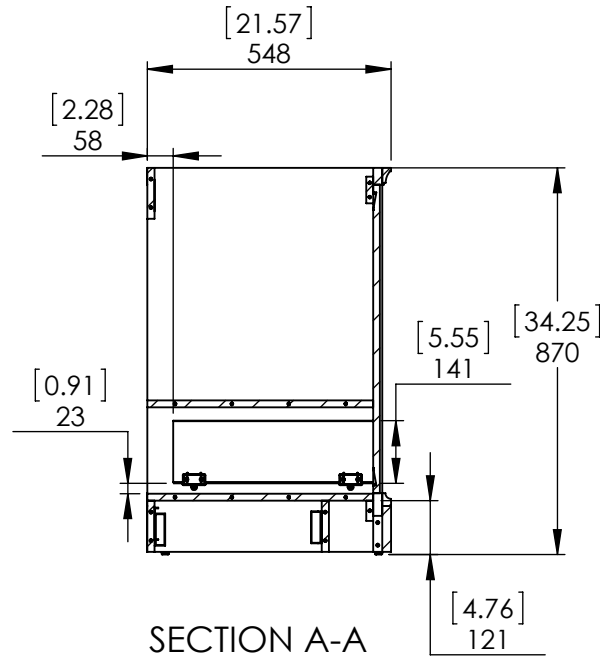

Top View

Isometric View

Front View

SECTION A-A
SCALE 1 : 17

Back View

ITEM:	SF30-WH SF30-CH SF30-ST SF30-CR	REV	A
-------	------------------------------------	-----	----------

NAME:
**Straffield 30in-White/Sterling/
 Chocolate/Cream**

DRW:	ARB	03/28/18
REV:	ING	03/28/18
APP:	R&D	03/28/18
SCALE:	1:15	MODEL:

MATERIAL:
**German Beech 4/4
 Laminated Particle Board**

Straffield 30in