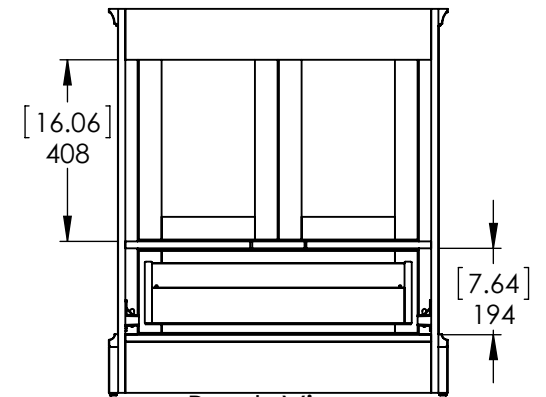

Top View

Isometric View

Front View

SECTION A-A
SCALE 1 : 17

Back View

ITEM:	SF30-WH SF30-CH SF30-ST SF30-CR	REV	A
-------	------------------------------------	-----	----------

NAME:
**Straffield 30in-White/Sterling/
 Chocolate/Cream**

DRW:	ARB	03/28/18
REV:	ING	03/28/18
APP:	R&D	03/28/18
SCALE:	1:15	MODEL:

MATERIAL:
**German Beech 4/4
 Laminated Particle Board**

Straffield 30in