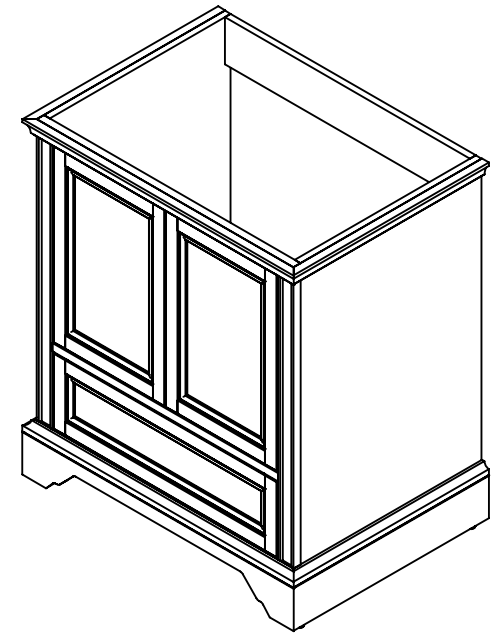

Top View

Isometric View

Front View

SECTION A-A
SCALE 1 : 17

Back View

ITEM:	SF30-WH SF30-CH SF30-ST SF30-CR	REV	A
-------	------------------------------------	-----	----------

NAME:
**Straffield 30in-White/Sterling/
 Chocolate/Cream**

DRW:	ARB	03/28/18
REV:	ING	03/28/18
APP:	R&D	03/28/18
SCALE:	1:15	MODEL:

MATERIAL:
**German Beech 4/4
 Laminated Particle Board**

Straffield 30in