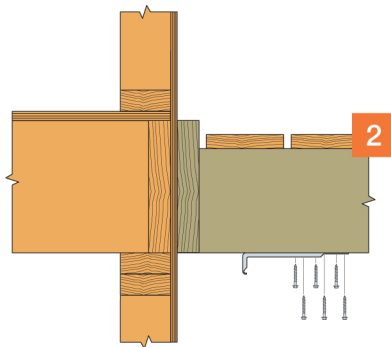

DTT1Z

#9 x 1 1/2"
Strong-Drive®
SD CONNECTOR Screw

Strong-Drive®
SDWH TIMBER-HEX
HDG Screw