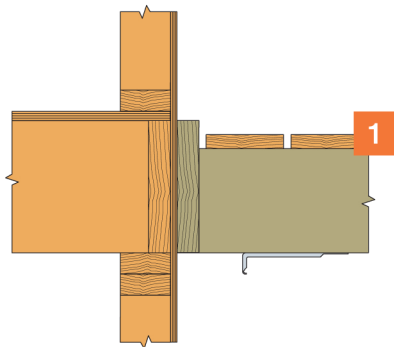

DTT1Z

#9 x 1 1/2"
Strong-Drive®
SD CONNECTOR Screw

Strong-Drive®
SDWH TIMBER-HEX
HDG Screw