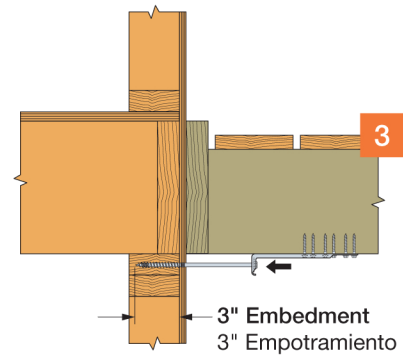

DTT1Z

#9 x 1 1/2"
Strong-Drive®
SD CONNECTOR Screw

Strong-Drive®
SDWH TIMBER-HEX
HDG Screw