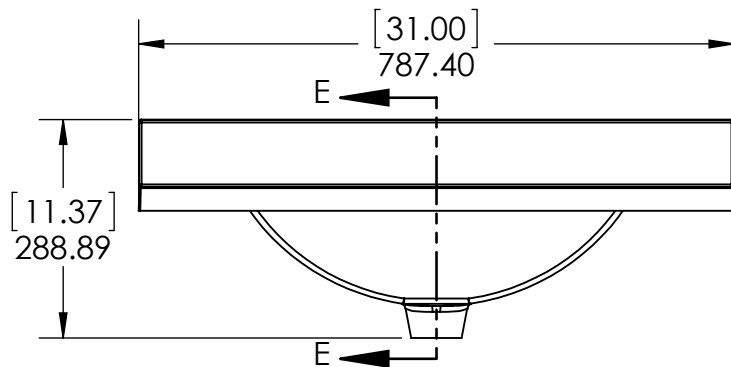

DRAWING TYPE	ITEM ID	ITEM DESCRIPTION	TECHNOLOGIES	DRAWING STATUS
Finish Good	SS3122R-TI	Vtop Rect 31x22 SS Titanium	Solid Surface	Design Process
Finish Good	SS31R-AH	Vtop Rect 31x22 SS Silver Ash Shark tank	Solid Surface	Ready for production

REV	ECO #	DESCRIPTION	REV'D BY DATE	CHK'D BY DATE	APRV'D BY DATE
1		Original	4/05/16	4/05/16	4/05/16
2		New color	1/31/18	1/31/18	1/31/18

PROPRIETARY AND CONFIDENTIAL
THE INFORMATION CONTAINED IN THIS DRAWING IS THE SOLE PROPERTY OF WOODCRAFTERS. ANY REPRODUCTION IN PART OR AS A WHOLE WITHOUT THE WRITTEN PERMISSION OF WOODCRAFTERS IS PROHIBITED.

UNLESS OTHERWISE SPECIFIED
DIMENSIONS ARE IN MM. AND (INCHES)
TOLERANCES ARE
+0.125 [3.175] -0.125 [-3.175]
SCALE:1:10

	NAME	DATE
DRAWN	R. Rubio	1/31/18
CHECKED	O. Razo	1/31/18
ENG APPR.	R. Rubio	1/31/18
MFG APPR.	C. Leal	1/31/18

Wood Crafters
SIZE DWG. NO. **A** Vtop Rect 31x22 Solid Surface SHEET 1 OF 1
REV: **2**