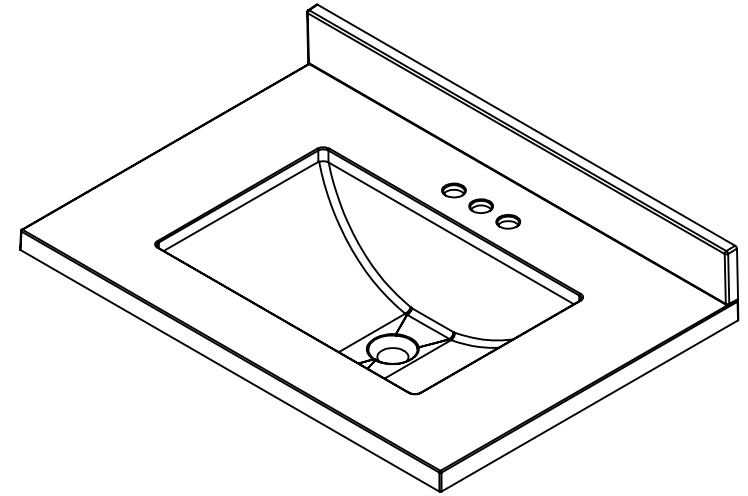

DRAWING TYPE	ITEM ID	ITEM DESCRIPTION	TECHNOLOGIES	DRAWING STATUS
Finish Good	SS3122R-TI	Vtop Rect 31x22 SS Titanium	Solid Surface	Design Process
Finish Good	SS31R-AH	Vtop Rect 31x22 SS Silver Ash Shark tank	Solid Surface	Ready for production

REV	ECO #	DESCRIPTION	REV'D BY DATE	CHK'D BY DATE	APRV'D BY DATE
1		Original	4/05/16	4/05/16	4/05/16
2		New color	1/31/18	1/31/18	1/31/18

PROPRIETARY AND CONFIDENTIAL
THE INFORMATION CONTAINED IN THIS DRAWING IS THE SOLE PROPERTY OF WOODCRAFTERS. ANY REPRODUCTION IN PART OR AS A WHOLE WITHOUT THE WRITTEN PERMISSION OF WOODCRAFTERS IS PROHIBITED.

UNLESS OTHERWISE SPECIFIED
DIMENSIONS ARE IN MM. AND (INCHES)
TOLERANCES ARE
+0.125 [3.175] -0.125 [-3.175]
SCALE:1:10

	NAME	DATE
DRAWN	R. Rubio	1/31/18
CHECKED	O. Razo	1/31/18
ENG APPR.	R. Rubio	1/31/18
MFG APPR.	C. Leal	1/31/18

Wood Crafters
SIZE DWG. NO. **A** Vtop Rect 31x22 Solid Surface SHEET 1 OF 1
REV: **2**