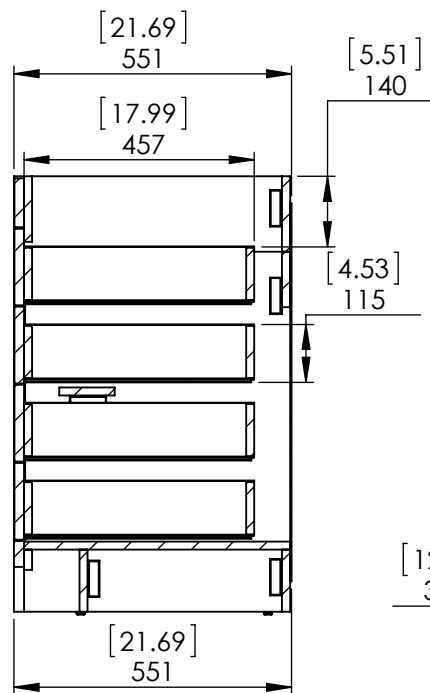

Top View

Isometric View

Front View

Section A-A  
Side View

Back View

ITEM:	<b>WT30-WH WT30-ST WT30-CH WT30-CR</b>	REV	<b>A</b>
NAME:	<b>Westcourt 30in Vanity - White / Sterling / Chocolate / Crema</b>		
MATERIAL:	<b>German Beech 4/4 Laminated Particle Board</b>		

DRW:	JCNV	03/28/18
REV:	ING	03/28/18
APP:	R&D	03/28/18
SCALE:	1:20	
MODEL:	Westcourt 30in	

MATERIAL:	<b>German Beech 4/4 Laminated Particle Board</b>
MODEL:	<b>Westcourt 30in</b>

DRAWING TYPE	ITEM ID	ITEM DESCRIPTION	TECHNOLOGIES	DRAWING STATUS
Finish Good	SS3122R-TI	Vtop Rect 31x22 SS Titanium	Solid Surface	Design Process
Finish Good	SS31R-AH	Vtop Rect 31x22 SS Silver Ash Shark tank	Solid Surface	Ready for production

UNLESS OTHERWISE SPECIFIED  
 DIMENSIONS ARE IN MM. AND (INCHES)  
 TOLERANCES ARE  
 +0.125 [3.175] -0.125 [-3.175]  
 SCALE:1:10

	NAME	DATE
DRAWN	R. Rubio	1/31/18
CHECKED	O. Razo	1/31/18
ENG APPR.	R. Rubio	1/31/18
MFG APPR.	C. Leal	1/31/18

**Wood Crafters**  
 SIZE DWG. NO. **A** Vtop Rect 31x22 Solid Surface SHEET 1 OF 1  
 REV: **2**