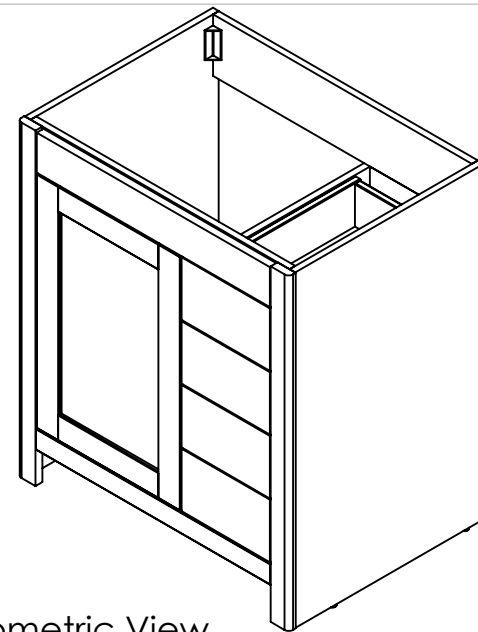

Top View

Isometric View

Front View

Section A-A  
Side View

Back View

ITEM:	<b>WT30-WH WT30-ST WT30-CH WT30-CR</b>	REV	<b>A</b>
NAME:	<b>Westcourt 30in Vanity - White / Sterling / Chocolate / Crema</b>		
MATERIAL:	<b>German Beech 4/4 Laminated Particle Board</b>		

DRW:	JCNV	03/28/18
REV:	ING	03/28/18
APP:	R&D	03/28/18
SCALE:	1:20	
MODEL:	Westcourt 30in	

MATERIAL:	<b>German Beech 4/4 Laminated Particle Board</b>
MODEL:	<b>Westcourt 30in</b>

DRAWING TYPE	ITEM ID	ITEM DESCRIPTION	TECHNOLOGIES	DRAWING STATUS
Finish Good	SS3122R-TI	Vtop Rect 31x22 SS Titanium	Solid Surface	Design Process
Finish Good	SS31R-AH	Vtop Rect 31x22 SS Silver Ash Shark tank	Solid Surface	Ready for production