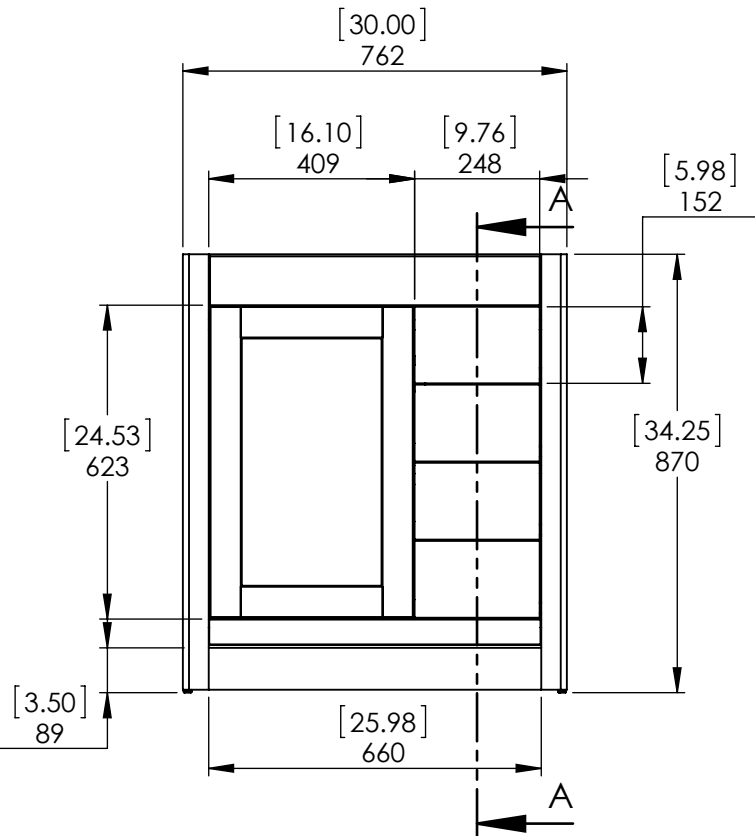

Top View

Isometric View

Front View

Section A-A  
Side View

Back View

ITEM:	<b>WT30-WH WT30-ST WT30-CH WT30-CR</b>	REV	<b>A</b>
NAME:	<b>Westcourt 30in Vanity - White / Sterling / Chocolate / Crema</b>		
MATERIAL:	<b>German Beech 4/4 Laminated Particle Board</b>		

DRW:	JCNV	03/28/18
REV:	ING	03/28/18
APP:	R&D	03/28/18
SCALE:	1:20	
MODEL:	Westcourt 30in	

MATERIAL:	<b>German Beech 4/4 Laminated Particle Board</b>
MODEL:	<b>Westcourt 30in</b>

DRAWING TYPE	ITEM ID	ITEM DESCRIPTION	TECHNOLOGIES	DRAWING STATUS
Finish Good	SS3122R-TI	Vtop Rect 31x22 SS Titanium	Solid Surface	Design Process
Finish Good	SS31R-AH	Vtop Rect 31x22 SS Silver Ash Shark tank	Solid Surface	Ready for production

UNLESS OTHERWISE SPECIFIED  
 DIMENSIONS ARE IN MM. AND (INCHES)  
 TOLERANCES ARE  
 +0.125 [3.175] -0.125 [-3.175]  
 SCALE:1:10

	NAME	DATE
DRAWN	R. Rubio	1/31/18
CHECKED	O. Razo	1/31/18
ENG APPR.	R. Rubio	1/31/18
MFG APPR.	C. Leal	1/31/18

**Wood Crafters**  
 SIZE DWG. NO. **A** Vtop Rect 31x22 Solid Surface SHEET 1 OF 1  
 REV: **2**