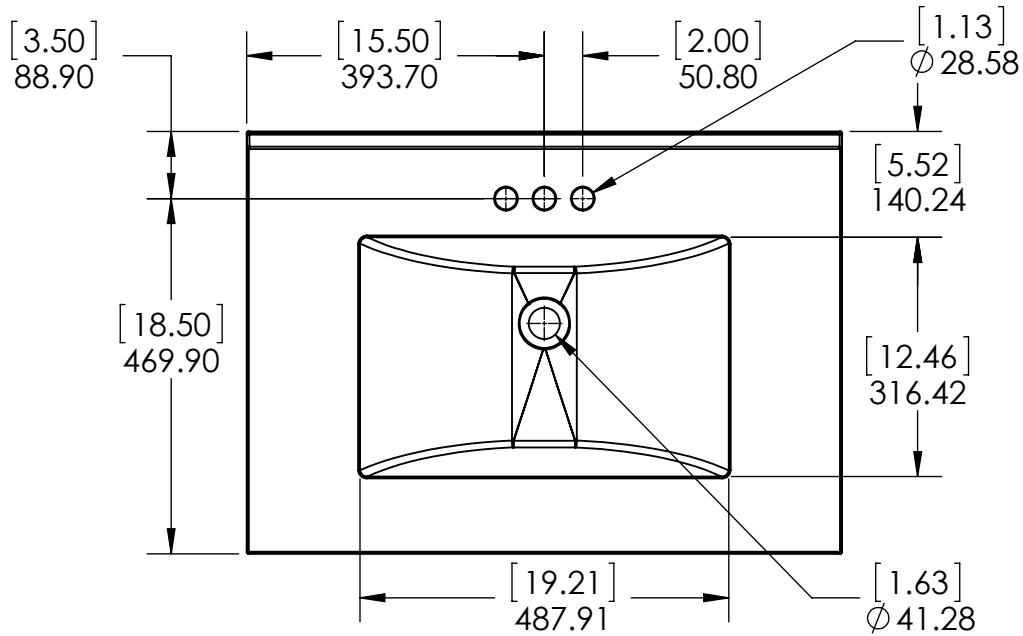

DRAWING TYPE	ITEM ID	ITEM DESCRIPTION	TECHNOLOGIES	DRAWING STATUS
Finish Good	SS3122R-TI	Vtop Rect 31x22 SS Titanium	Solid Surface	Design Process
Finish Good	SS31R-AH	Vtop Rect 31x22 SS Silver Ash Shark tank	Solid Surface	Ready for production

REV	ECO #	DESCRIPTION	REV'D BY DATE	CHK'D BY DATE	APRV'D BY DATE
1		Original	4/05/16	4/05/16	4/05/16
2		New color	1/31/18	1/31/18	1/31/18

PROPRIETARY AND CONFIDENTIAL
THE INFORMATION CONTAINED IN THIS DRAWING IS THE SOLE PROPERTY OF WOODCRAFTERS. ANY REPRODUCTION IN PART OR AS A WHOLE WITHOUT THE WRITTEN PERMISSION OF WOODCRAFTERS IS PROHIBITED.

UNLESS OTHERWISE SPECIFIED
DIMENSIONS ARE IN MM. AND (INCHES)
TOLERANCES ARE
+0.125 [3.175] -0.125 [-3.175]
SCALE:1:10

	NAME	DATE
DRAWN	R. Rubio	1/31/18
CHECKED	O. Razo	1/31/18
ENG APPR.	R. Rubio	1/31/18
MFG APPR.	C. Leal	1/31/18

Wood Crafters
SIZE DWG. NO. **A** Vtop Rect 31x22 Solid Surface SHEET 1 OF 1
REV: **2**