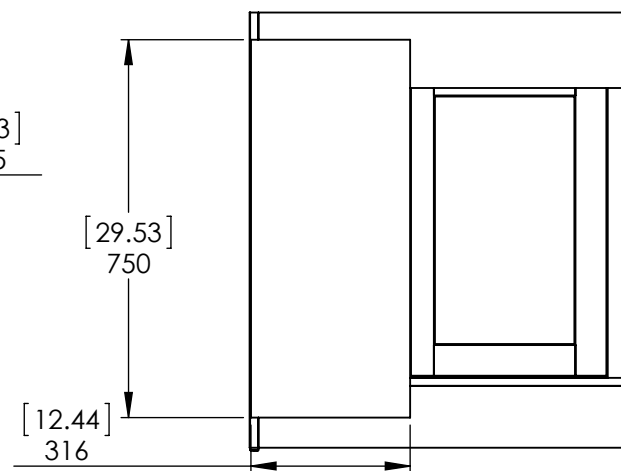

Top View

Isometric View

Front View

Section A-A  
Side View

Back View

ITEM:	<b>WT30-WH WT30-ST WT30-CH WT30-CR</b>	REV	<b>A</b>
NAME:	<b>Westcourt 30in Vanity - White / Sterling / Chocolate / Crema</b>		
MATERIAL:	<b>German Beech 4/4 Laminated Particle Board</b>		

DRW:	JCNV	03/28/18
REV:	ING	03/28/18
APP:	R&D	03/28/18
SCALE:	1:20	
MODEL:	Westcourt 30in	

MATERIAL:	<b>German Beech 4/4 Laminated Particle Board</b>
MODEL:	<b>Westcourt 30in</b>

DRAWING TYPE	ITEM ID	ITEM DESCRIPTION	TECHNOLOGIES	DRAWING STATUS
Finish Good	SS3122R-TI	Vtop Rect 31x22 SS Titanium	Solid Surface	Design Process
Finish Good	SS31R-AH	Vtop Rect 31x22 SS Silver Ash Shark tank	Solid Surface	Ready for production

UNLESS OTHERWISE SPECIFIED  
 DIMENSIONS ARE IN MM. AND (INCHES)  
 TOLERANCES ARE  
 +0.125 [3.175] -0.125 [-3.175]  
 SCALE:1:10

	NAME	DATE
DRAWN	R. Rubio	1/31/18
CHECKED	O. Razo	1/31/18
ENG APPR.	R. Rubio	1/31/18
MFG APPR.	C. Leal	1/31/18

**Wood Crafters**  
 SIZE DWG. NO. **A** Vtop Rect 31x22 Solid Surface SHEET 1 OF 1  
 REV: **2**