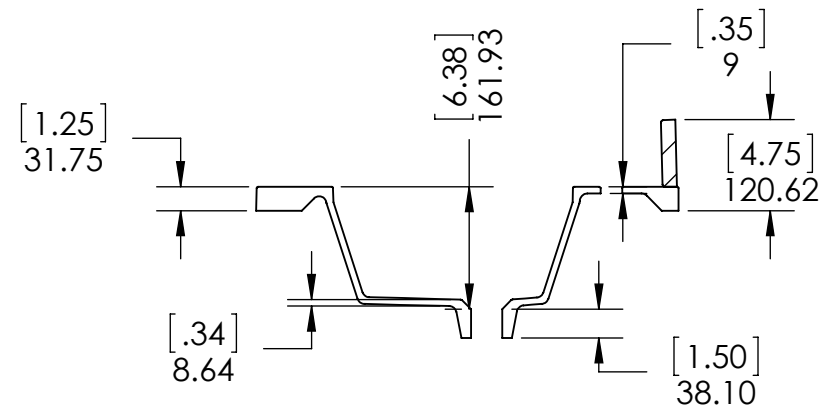

DRAWING TYPE	ITEM ID	ITEM DESCRIPTION	TECHNOLOGIES	DRAWING STATUS
Finish Good	SS3122R-TI	Vtop Rect 31x22 SS Titanium	Solid Surface	Design Process
Finish Good	SS31R-AH	Vtop Rect 31x22 SS Silver Ash Shark tank	Solid Surface	Ready for production

REV	ECO #	DESCRIPTION	REV'D BY DATE	CHK'D BY DATE	APRV'D BY DATE
1		Original	4/05/16	4/05/16	4/05/16
2		New color	1/31/18	1/31/18	1/31/18

PROPRIETARY AND CONFIDENTIAL
THE INFORMATION CONTAINED IN THIS DRAWING IS THE SOLE PROPERTY OF WOODCRAFTERS. ANY REPRODUCTION IN PART OR AS A WHOLE WITHOUT THE WRITTEN PERMISSION OF WOODCRAFTERS IS PROHIBITED.

UNLESS OTHERWISE SPECIFIED
DIMENSIONS ARE IN MM. AND (INCHES)
TOLERANCES ARE
+0.125 [3.175] -0.125 [-3.175]
SCALE:1:10

	NAME	DATE
DRAWN	R. Rubio	1/31/18
CHECKED	O. Razo	1/31/18
ENG APPR.	R. Rubio	1/31/18
MFG APPR.	C. Leal	1/31/18

Wood Crafters
SIZE DWG. NO. **A** Vtop Rect 31x22 Solid Surface SHEET 1 OF 1
REV: **2**