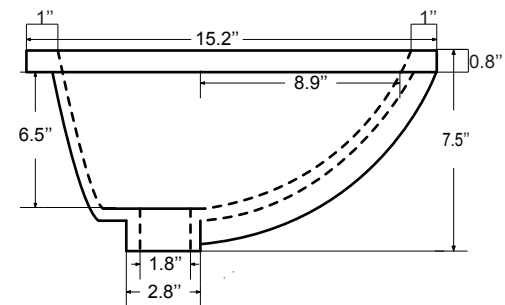

Features:

- Solid Wood & Hardwood Construction
- 4 Soft-close Drawers
- 1 Open Shelf
- Brushed nickel hardware
- Adjustable leg levelers
- cUPC Undermount Basin

Dimensions

Front

Back

Side

Top

Dimensions:

- 72"×22"×34.5" (With Top)
- 72"×22"×32.1/8" (Vanity Only)

Vanity Finish:

- White (W)
- Espresso (ES)
- Sapphire Gray (SG)

Countertop:

- Italian carrara white marble (CW)
- Kaffee Quartz (KQ)

Certification:

CARB P2

Countertop & Sink

Dimensions:

Countertop: 72"×22"×2.4"

Rectangle undermount basin: 20.1"×15.2"×7.5"