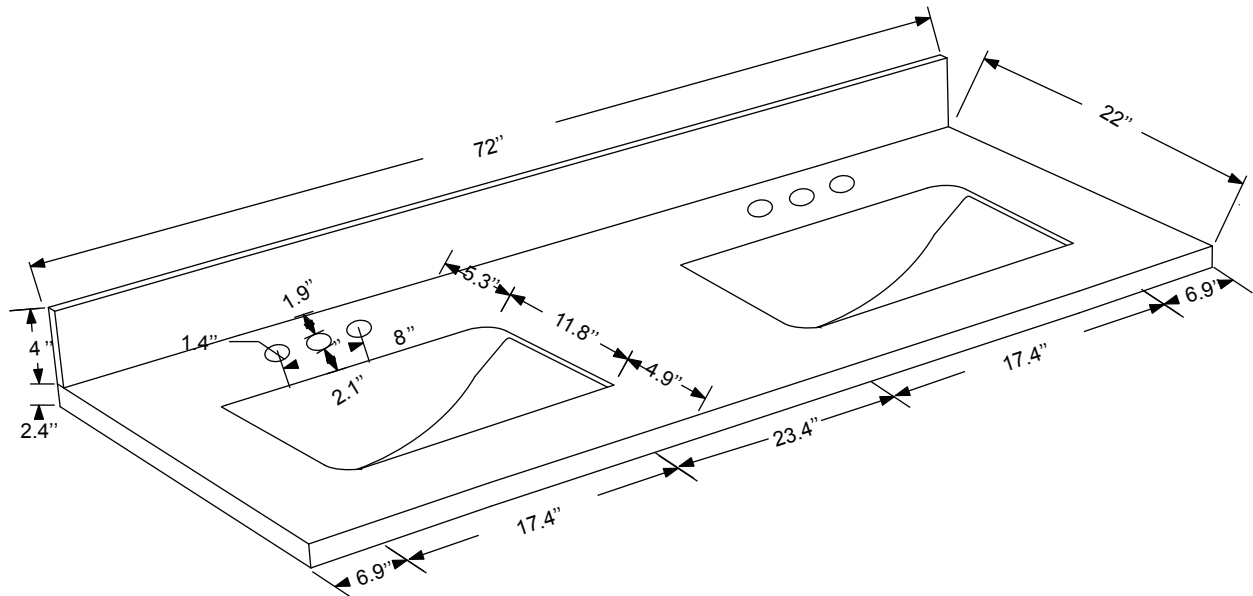

Features:

- Solid Wood & Hardwood Construction
- 4 Soft-close Drawers
- 1 Open Shelf
- Brushed nickel hardware
- Adjustable leg levelers
- cUPC Undermount Basin

Dimensions

Front

Back

Side

Top

Dimensions:

- 72"×22"×34.5" (With Top)
- 72"×22"×32.1/8" (Vanity Only)

Vanity Finish:

- White (W)
- Espresso (ES)
- Sapphire Gray (SG)

Countertop:

- Italian carrara white marble (CW)
- Kaffee Quartz (KQ)

Certification:

CARB P2

Countertop & Sink

Dimensions:

Countertop: 72"×22"×2.4"

Rectangle undermount basin: 20.1"×15.2"×7.5"