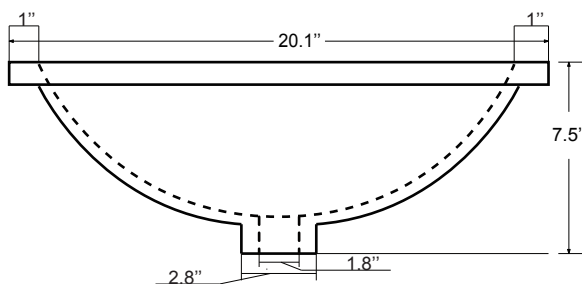

Features:

- Solid Wood & Hardwood Construction
- 4 Soft-close Drawers
- 1 Open Shelf
- Brushed nickel hardware
- Adjustable leg levelers
- cUPC Undermount Basin

Dimensions

Front

Back

Side

Top

Dimensions:

- 72"×22"×34.5" (With Top)
- 72"×22"×32.1/8" (Vanity Only)

Vanity Finish:

- White (W)
- Espresso (ES)
- Sapphire Gray (SG)

Countertop:

- Italian carrara white marble (CW)
- Kaffee Quartz (KQ)

Certification:

CARB P2

Countertop & Sink

Dimensions:

Countertop: 72"×22"×2.4"

Rectangle undermount basin: 20.1"×15.2"×7.5"