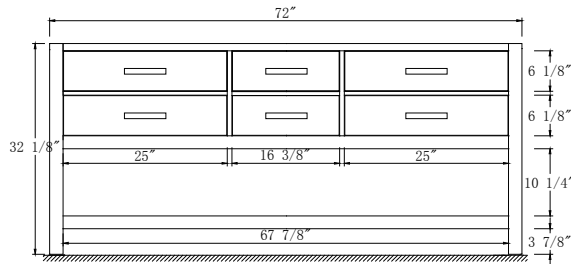

Features:

- Solid Wood & Hardwood Construction
- 4 Soft-close Drawers
- 1 Open Shelf
- Brushed nickel hardware
- Adjustable leg levelers
- cUPC Undermount Basin

Dimensions

Front

Back

Side

Top

Dimensions:

- 72"×22"×34.5" (With Top)
- 72"×22"×32.1/8" (Vanity Only)

Vanity Finish:

- White (W)
- Espresso (ES)
- Sapphire Gray (SG)

Countertop:

- Italian carrara white marble (CW)
- Kaffee Quartz (KQ)

Certification:

CARB P2

Countertop & Sink

Dimensions:

Countertop: 72"×22"×2.4"

Rectangle undermount basin: 20.1"×15.2"×7.5"