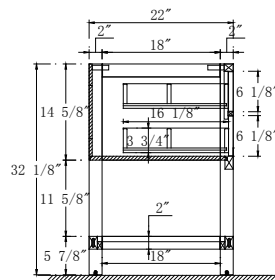

Features:

- Solid Wood & Hardwood Construction
- 4 Soft-close Drawers
- 1 Open Shelf
- Brushed nickel hardware
- Adjustable leg levelers
- cUPC Undermount Basin

Dimensions

Front

Back

Side

Top

Dimensions:

- 72"×22"×34.5" (With Top)
- 72"×22"×32.1/8" (Vanity Only)

Vanity Finish:

- White (W)
- Espresso (ES)
- Sapphire Gray (SG)

Countertop:

- Italian carrara white marble (CW)
- Kaffee Quartz (KQ)

Certification:

CARB P2

Countertop & Sink

Dimensions:

Countertop: 72"×22"×2.4"

Rectangle undermount basin: 20.1"×15.2"×7.5"