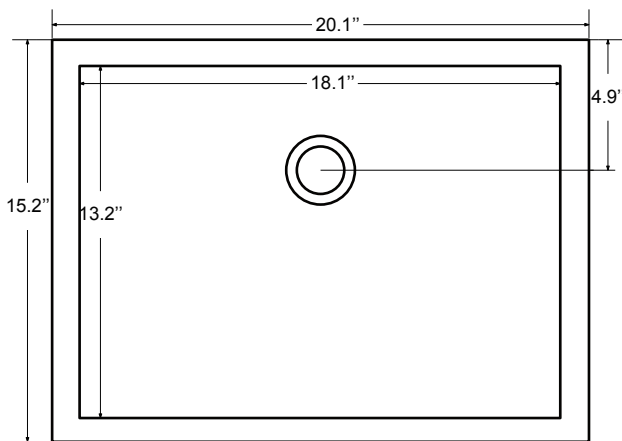

Features:

- Solid Wood & Hardwood Construction
- 4 Soft-close Drawers
- 1 Open Shelf
- Brushed nickel hardware
- Adjustable leg levelers
- cUPC Undermount Basin

Dimensions

Front

Back

Side

Top

Dimensions:

- 72"×22"×34.5" (With Top)
- 72"×22"×32.1/8" (Vanity Only)

Vanity Finish:

- White (W)
- Espresso (ES)
- Sapphire Gray (SG)

Countertop:

- Italian carrara white marble (CW)
- Kaffee Quartz (KQ)

Certification:

CARB P2

Countertop & Sink

Dimensions:

Countertop: 72"×22"×2.4"

Rectangle undermount basin: 20.1"×15.2"×7.5"