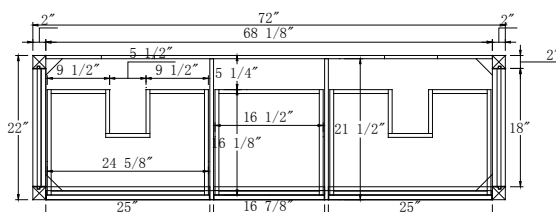

Features:

- Solid Wood & Hardwood Construction
- 4 Soft-close Drawers
- 1 Open Shelf
- Brushed nickel hardware
- Adjustable leg levelers
- cUPC Undermount Basin

Dimensions

Front

Back

Side

Top

Dimensions:

- 72"×22"×34.5" (With Top)
- 72"×22"×32.1/8" (Vanity Only)

Vanity Finish:

- White (W)
- Espresso (ES)
- Sapphire Gray (SG)

Countertop:

- Italian carrara white marble (CW)
- Kaffee Quartz (KQ)

Certification:

CARB P2

Countertop & Sink

Dimensions:

Countertop: 72"×22"×2.4"

Rectangle undermount basin: 20.1"×15.2"×7.5"