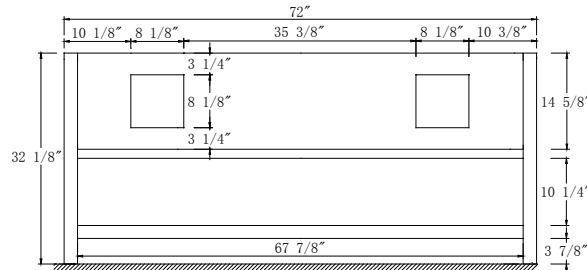

Features:

- Solid Wood & Hardwood Construction
- 4 Soft-close Drawers
- 1 Open Shelf
- Brushed nickel hardware
- Adjustable leg levelers
- cUPC Undermount Basin

Dimensions

Front

Back

Side

Top

Dimensions:

- 72"×22"×34.5" (With Top)
- 72"×22"×32.1/8" (Vanity Only)

Vanity Finish:

- White (W)
- Espresso (ES)
- Sapphire Gray (SG)

Countertop:

- Italian carrara white marble (CW)
- Kaffee Quartz (KQ)

Certification:

CARB P2

Countertop & Sink

Dimensions:

Countertop: 72"×22"×2.4"

Rectangle undermount basin: 20.1"×15.2"×7.5"