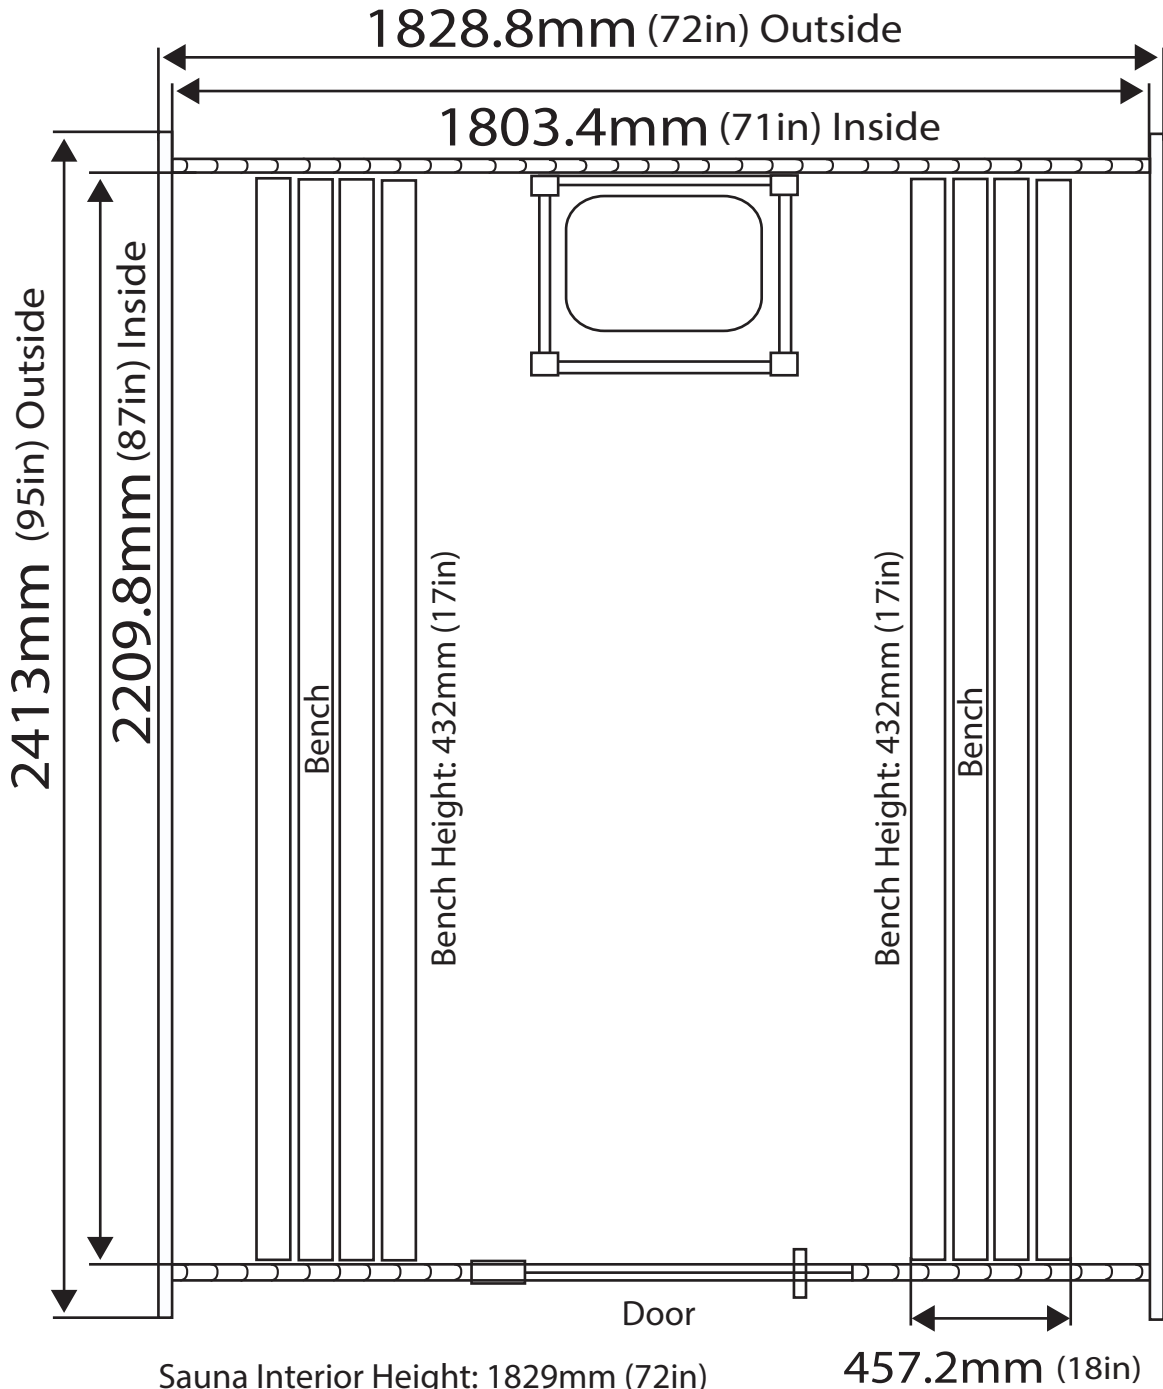

# Princeton

6X8 Barrel Sauna 6 Person

\*All dimensions are approximate