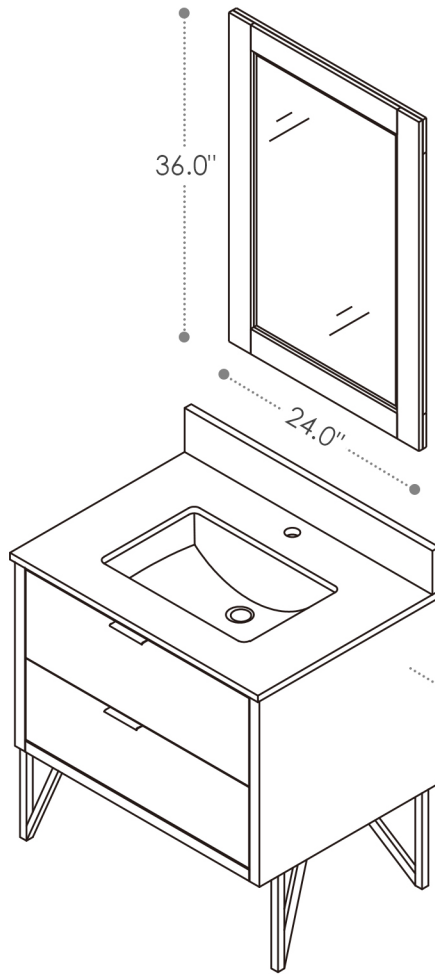

## Helios

30"W x 22"D

Bathroom Vanity

30"W×22"D×34"H inches

## INSTALLATION SPECIFICATION

Item#	548030		
Color	White/Weathered Pine		
Overall Dimension	30 in W x 22 in D x 34 in H		
Vanity Material	Solid wood and long-lasting plywood		
Hardware Finish	Aluminum Alloy Matte Black		
Countertop Material	Composite Stone - Concrete Grey		
Metal Base Material	Iron (Matte Black)		
Number of Drawers	2 soft-closing drawers		
Number of Door	No	Shape	Rectangular
Top Thickness	0.8 inch	Installation Type	Freestanding
Assembly Required	Partial assembly required	Backsplash Height	4 inch
Faucet Hole Spacing(in.)	Single Hole	Sink	Single Undermount Sink

All measurements are approximate. Measurements may vary +/-1/2".  
Does not include faucet, drain assembly, P-trap