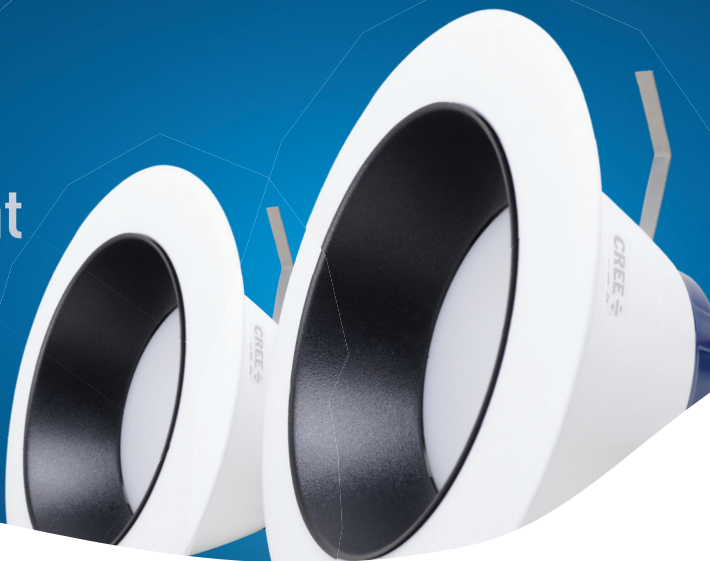

4" and 6" Recessed Downlight Trims

Professional lighting design look and performance in a snap.

Cree® LED Recessed Downlight Trims are the ideal accessory to enhance your recessed lighting experience and complement the architecture and décor of your home. The Cree Baffle Trims absorb stray light and reduce glare, while directing light where you want it—beneath the downlight. Cree Eyelid Trims direct light towards a wall to highlight artwork or architecture and wash a wall with light.

Affordable and easy to install, Cree LED Recessed Downlight Trims come in 4" and 6" sizes to fit Cree TW Series Dimmable LED Retrofit Recessed Downlights.*

Matte Black Baffle Trim

White Eyelid Trim

Choose your trim

Matte Black

Provides the best glare reduction and a dramatic ceiling appearance when unlit

Satin Nickel

Complements modern decor and stainless steel appliances with good glare reduction and blends seamlessly with the ceiling when unlit

Satin Copper

Complements traditional design and wood tones with good glare reduction and blends with the ceiling when unlit

Eyelid

Directs light from a downlight washing the wall with light to highlight artwork or architecture and makes a dramatic design statement.