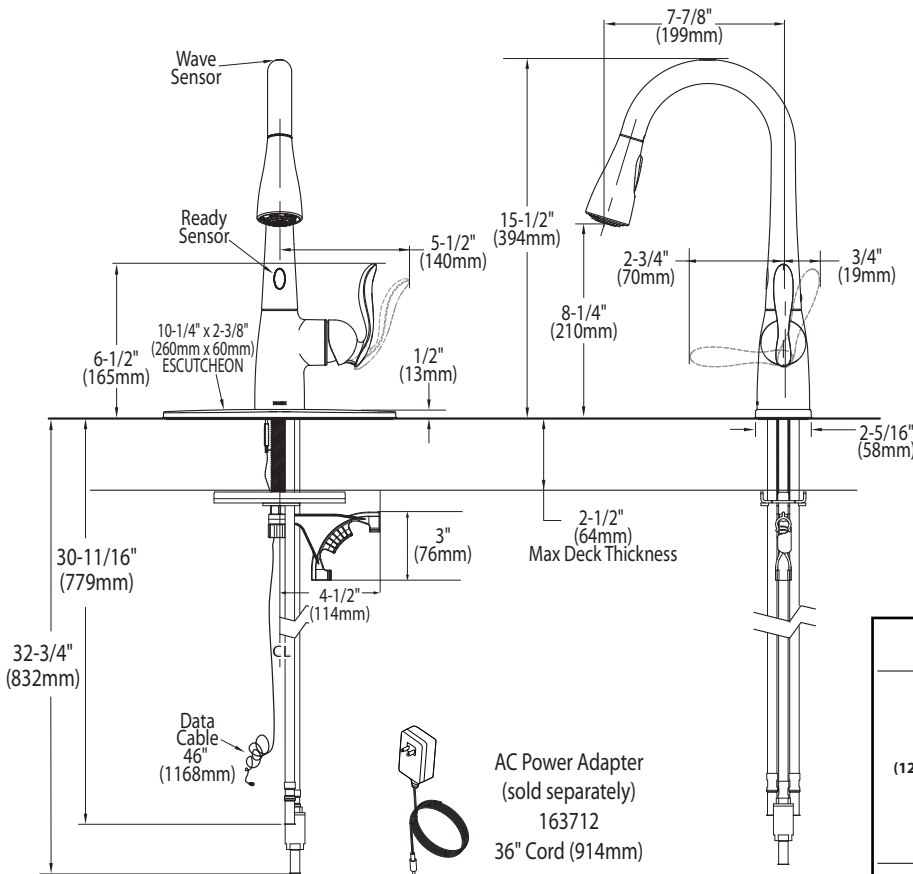

OPERATION

- Lever style handle
- Temperature controlled by 100° arc of handle travel
- Operates with less than 5 lbs. of force
- Operates in stream or spray mode in the pulldown or retracted position
- Spout rotates 100 degrees
- When filling a vessel outside the sink, the pause feature conveniently stops the flow of water as the wand passes over the counter top

FLOW

- Spout flow is limited to 1.5 gpm (5.7 L/min) at 60 psi

CARTRIDGE

- 1255™ Duralast™ cartridge for Single-Handle Faucets

STANDARDS

- Third party certified to ASME A112.18.1/CSA B125.1 and all applicable requirements referenced therein including NSF 61/9
- Meets Georgia SB370 requirements
- Complies with California Proposition 65 and with the Federal Safe Drinking Water Act
- The backflow protection system in the device consists of two independently operating check valves, a primary and a secondary which prevent backflow
- **ADA** for lever handle

Specifications

**MotionSense™
Single Handle High Arc
Pulldown Kitchen Faucet**

Models: 7594E series

NOTE: THIS FAUCET IS DESIGNED TO BE INSTALLED
THRU 1 OR 3 HOLES, 1-1/2" (38mm) MIN. DIA.

CRITICAL DIMENSIONS

(DO NOT SCALE)

Close up view of Control Box

Battery Holder