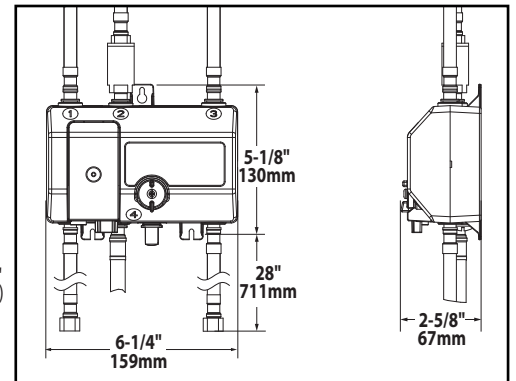

Specifications

**MotionSense™
Single Handle High Arc
Pulldown Kitchen Faucet**

Models: 7594E series

NOTE: THIS FAUCET IS DESIGNED TO BE INSTALLED
THRU 1 OR 3 HOLES, 1-1/2" (38mm) MIN. DIA.

CRITICAL DIMENSIONS

(DO NOT SCALE)

Close up view of Control Box

Battery Holder