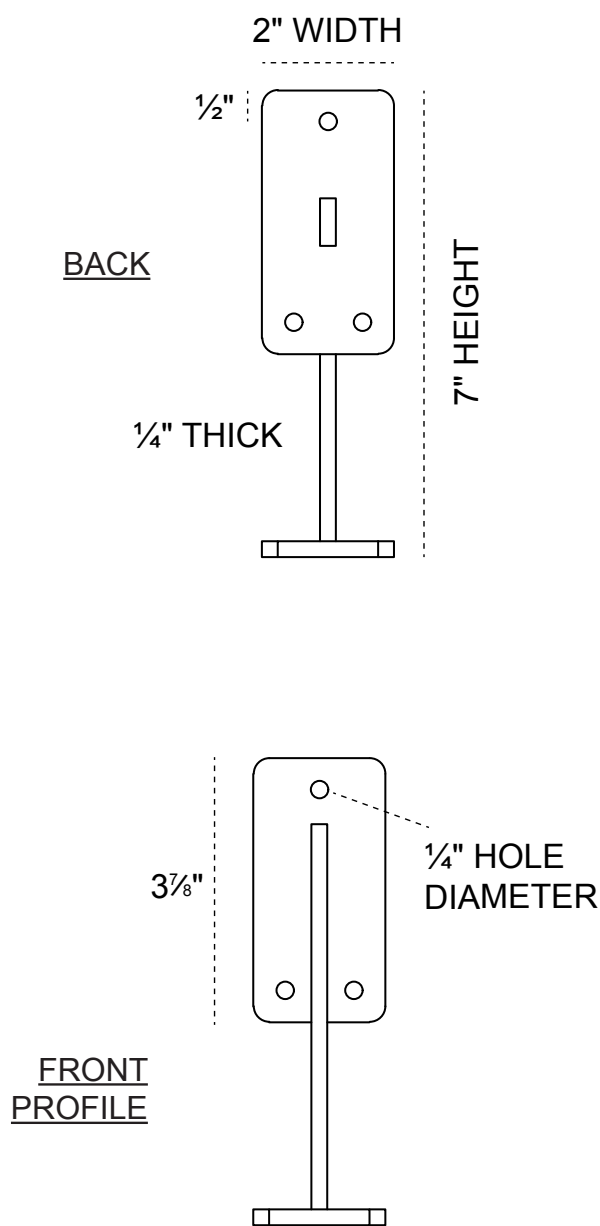

2-INCH W X 7-INCH D X 7-INCH H BRADFORD BRACKET

HEAVY-DUTY 1/4" THICK

AVAILABLE IN:
STAINLESS STEEL
ZINC PLATED STEEL
POWDER COATED BLACK

BKTM02X07X07BRSS
BKTM02X07X07BRCRS
BKTM02X07X07BRPBL

P:866.607.0453 | F: 866.591.3143
2300 W. Main St. | Clarksville, TX 75426
sales@ekenamillwork.com | www.ekenamillwork.com