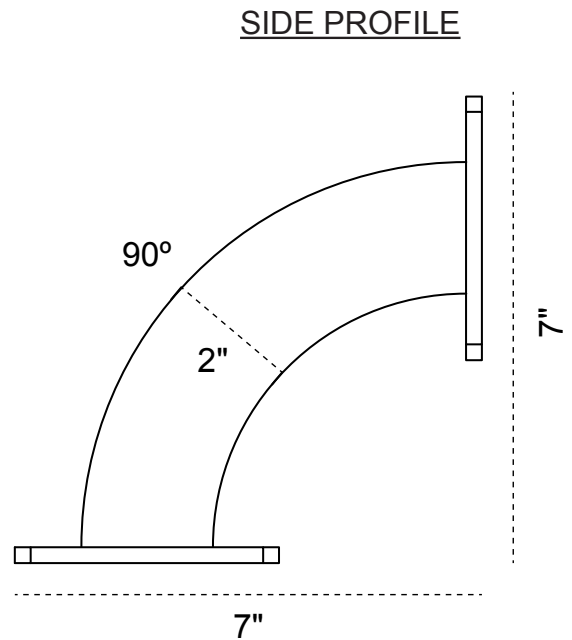

2-INCH W X 7-INCH D X 7-INCH H BRADFORD BRACKET

HEAVY-DUTY 1/4" THICK

AVAILABLE IN:
STAINLESS STEEL
ZINC PLATED STEEL
POWDER COATED BLACK

BKTM02X07X07BRSS
BKTM02X07X07BRCRS
BKTM02X07X07BRPBL

P:866.607.0453 | F: 866.591.3143
2300 W. Main St. | Clarksville, TX 75426
sales@ekenamillwork.com | www.ekenamillwork.com