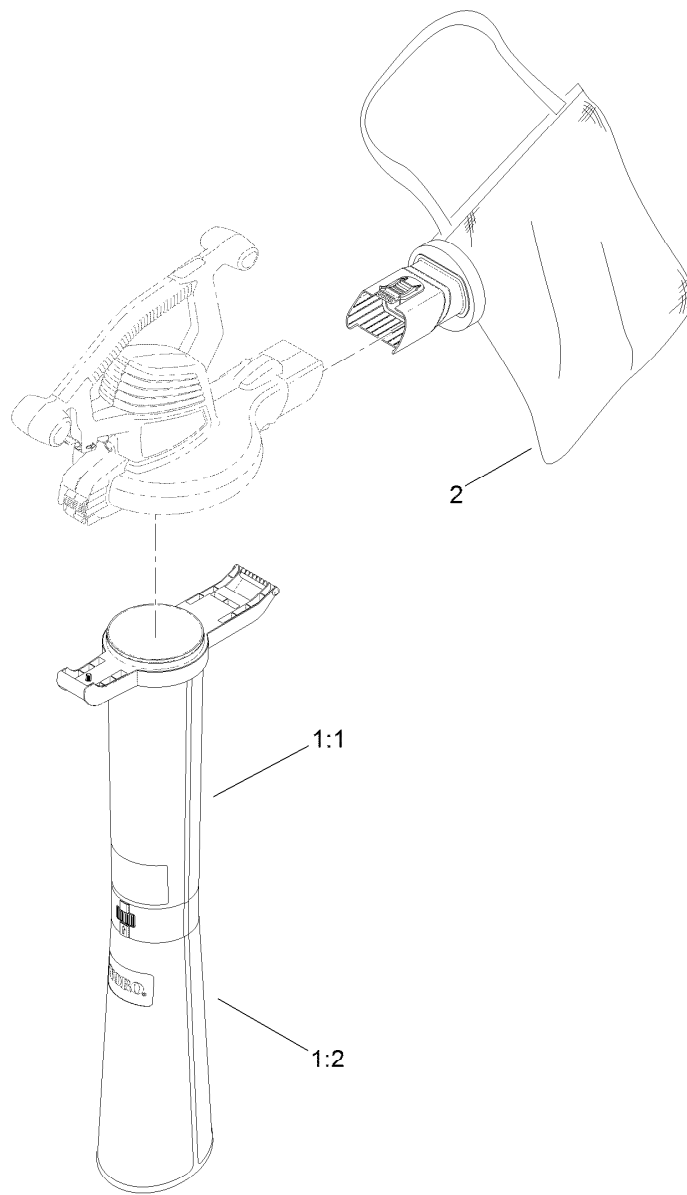

**Count on it.**

**Parts Catalog**

**Super Blower/Vacuum**

Model No. 51618—Serial No. 313000001 and Up

## Impeller and Tube Assembly

<i>Ref.</i>	<i>Part Number</i>	<i>Qty.</i>	<i>Description</i>
4	125-0473	1	Tube-Blower
5	119-9762	1	Tube-Insert, Super
6	108-8965	1	Cover-Inlet
7	125-0494	1	Impeller-Plastic, 9 Blade
8	114-9015	1	Nut-Impeller
9	94-4496	13	Screw-PPH
10	110-7406	1	Washer-Impeller

## Bag and Tube Assembly

<i>Ref.</i>	<i>Part Number</i>	<i>Qty.</i>	<i>Description</i>
1:1	108-8969	1	Tube-Vacuum, Upper
1:2	108-8970	1	Tube-Vacuum, Lower
2	125-0526	1	Bag ASM

**Count on it.**