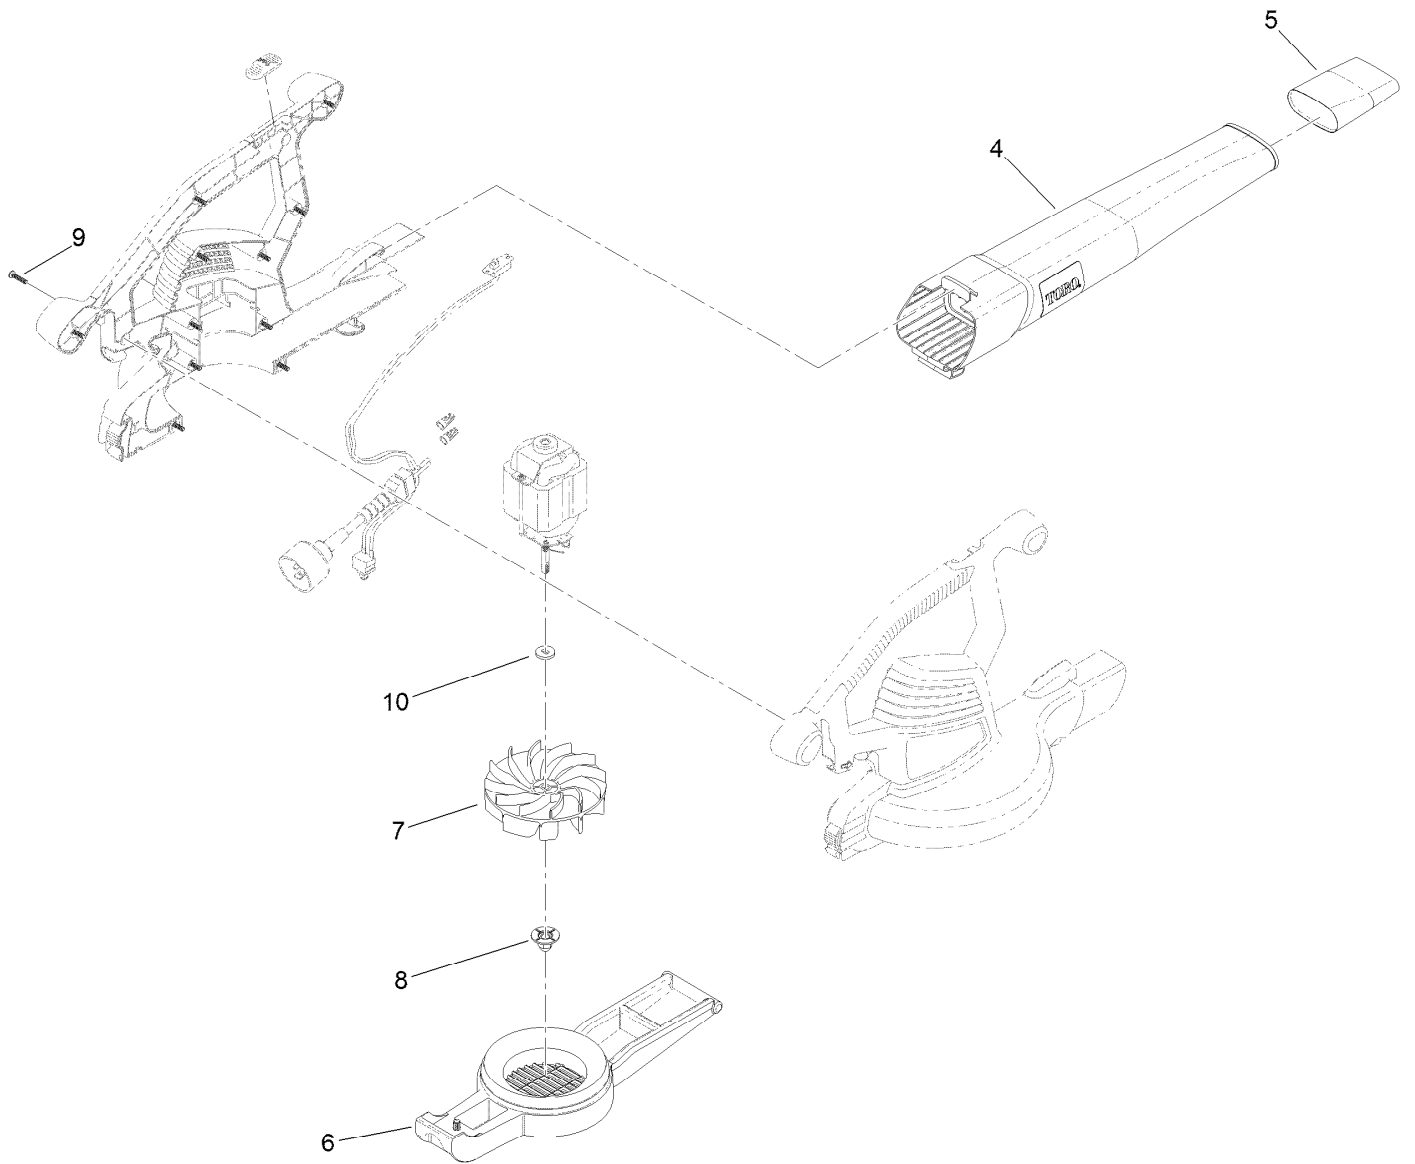

**Count on it.**

**Parts Catalog**

**Super Blower/Vacuum**

Model No. 51618—Serial No. 313000001 and Up

## Impeller and Tube Assembly

<i>Ref.</i>	<i>Part Number</i>	<i>Qty.</i>	<i>Description</i>
4	125-0473	1	Tube-Blower
5	119-9762	1	Tube-Insert, Super
6	108-8965	1	Cover-Inlet
7	125-0494	1	Impeller-Plastic, 9 Blade
8	114-9015	1	Nut-Impeller
9	94-4496	13	Screw-PPH
10	110-7406	1	Washer-Impeller

## Bag and Tube Assembly

<i>Ref.</i>	<i>Part Number</i>	<i>Qty.</i>	<i>Description</i>
1:1	108-8969	1	Tube-Vacuum, Upper
1:2	108-8970	1	Tube-Vacuum, Lower
2	125-0526	1	Bag ASM

**Count on it.**