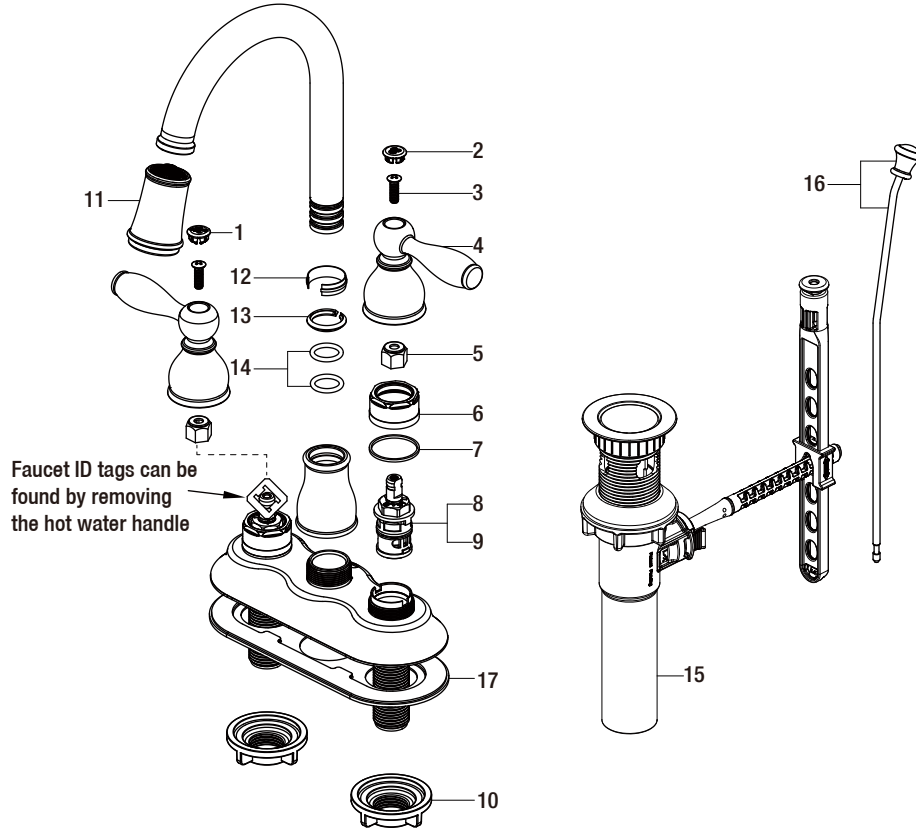

Replacement Parts List

Mandouri 4 in. Centerset 2-Handle LED High-Arc Bathroom Faucet

Internet#	Model#	SKU#	Finish
323777037	HD67513W-6B01	1009270238	Chrome

Many replacement parts can be purchased online or at your local store. Please use the table below to identify the part SKU number needed, go to [HOMEDEPOT.COM](https://www.homedepot.com), and check for online and store availability. If you can't find the part you are looking for, please call 1-855-HD-GLACIER.

Part	Description	Part #	Internet SKU #	Store SKU #
1	Index H	RP1000101	206864756	
2	Index C	RP1000201		
3	Screw	RP50005		
4	Handle	RP1324601		
5	Inverter	RP64044	206671349	
6	Bonnet nut	RP70193	206671342	
7	Washer	RP64123		
8	Cartridge H	RP20067	301158139	
9	Cartridge C	RP20068	301158129	

Part	Description	Part #	Internet SKU #	Store SKU #
10	Mounting nut	RP56001	203193994	579276
11	Aerator	RP3021801	206864759	
12	Washer	RP70077		
13	Clip	RP70106		
14	O-ring	RP60008		
15	ClickInstall™ drain assembly	RP4022801		
16	Lift rod	RP4022701		
17	Gasket	RP80182		