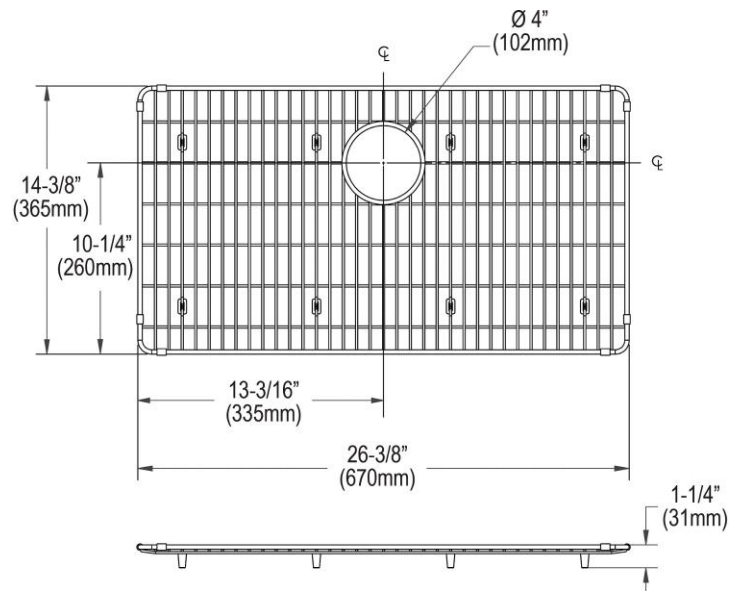

Material:	Stainless Steel
Finish:	Polished Stainless Steel
Dimensions:	26-3/8" x 14-3/8" x 1-1/4"

AMERICAN PRIDE. A LIFETIME TRADITION.
Like your family, the Elkay family has values and traditions that endure. For almost a century, Elkay has been a family-owned and operated company, providing thousands of jobs that support our families and communities.

- [Clean and Care Manual (PDF)](#)
- [Clean and Care Manual (PDF)](#)
- [Warranty (PDF)](#)