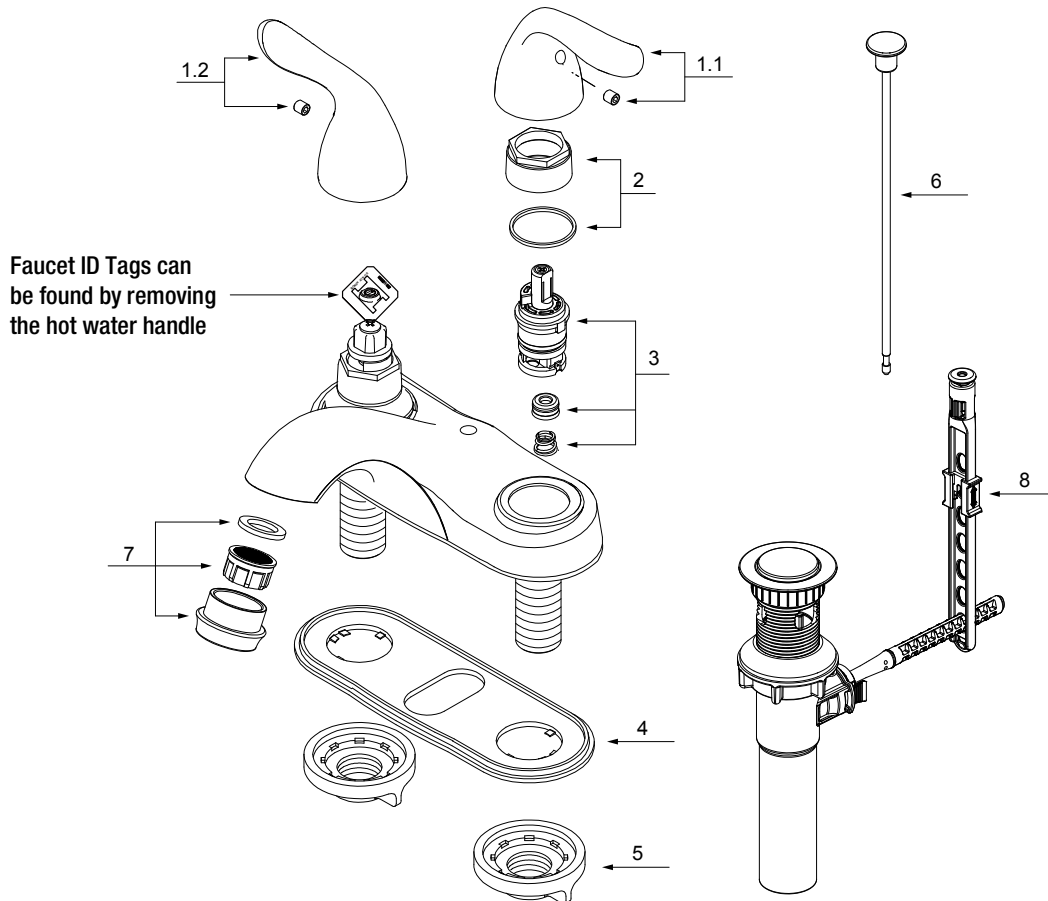

Glacier Bay Constructor 4 in. 2-Handle Low-Arc
Bathroom Faucet

MODEL	STORE SKU#	OMSID	FINISH
F5121054CP	217-251	301453855	Chrome

Many replacement parts can be purchased online or at your local store. Please use the table below to identify the part SKU number needed, go to HOMEDEPOT.COM, and check for online and store availability. If you can't find the part you are looking for, please call 1-855-HD-GLACIER.

Part	Description	Part #	Internet SKU #	Store SKU #	Part	Description	Part #	Internet SKU #	Store SKU #
1.1	Handle (C) & screw	A662A04C*			5	Mounting Nut	A504023	202832764	395685
1.2	Handle (H) & screw	A662A04H*			6	Lift Rod & Lift Rod Knob	A025147*		
2	Bonnet Nut & Washer	A663631*	300954407		7	Aerator	A500157N-51*		
3	Cartridge Assembly	A663003N-W	206862605		8	ClickInstall™ drain assembly	RP40228*		
4	Gasket	A011045							