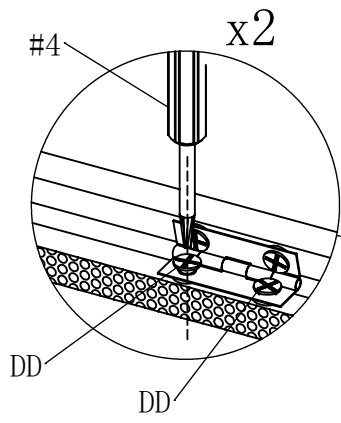

DD

EE

Part	Description	Quantity	Part	Description	Quantity
#1	Allen Wrench	3	AA	Pin	8
#2	Ratchet Wrench	1	BB	Washer	55
#3	Hex Wrench	1	CC	M6*30 Bolt	55
#4	Phillips Screwdriver	1	DD	Philip's Head Screw	4
			EE	Cylinder Support	2

# PACKAGE CONTENTS

Part	Description	Image	Quantity	Part	Description	Image	Quantity
A	Left Armrest		4	J	Coffee Table Back Side Panel		1
B	Right Armrest		4	K	Coffee Table Left Side Panel		1
C	Single Chair Seat		2	L	Coffee Table Right Side Panel		1
D	Single Chair Back		2	M	Coffee Table Top		1
E	Loveseat Seat		1	N	Coffee Table Bottom Panel		1
F	Loveseat Back		1	U	Seat Cushion		7
G	3-seat Sofa Seat		1	V	Back Cushion		7
H	3-seat Sofa Back		1	W	Coffee Table Inner Cover		1
I	Coffee Table Front Side Panel		1				