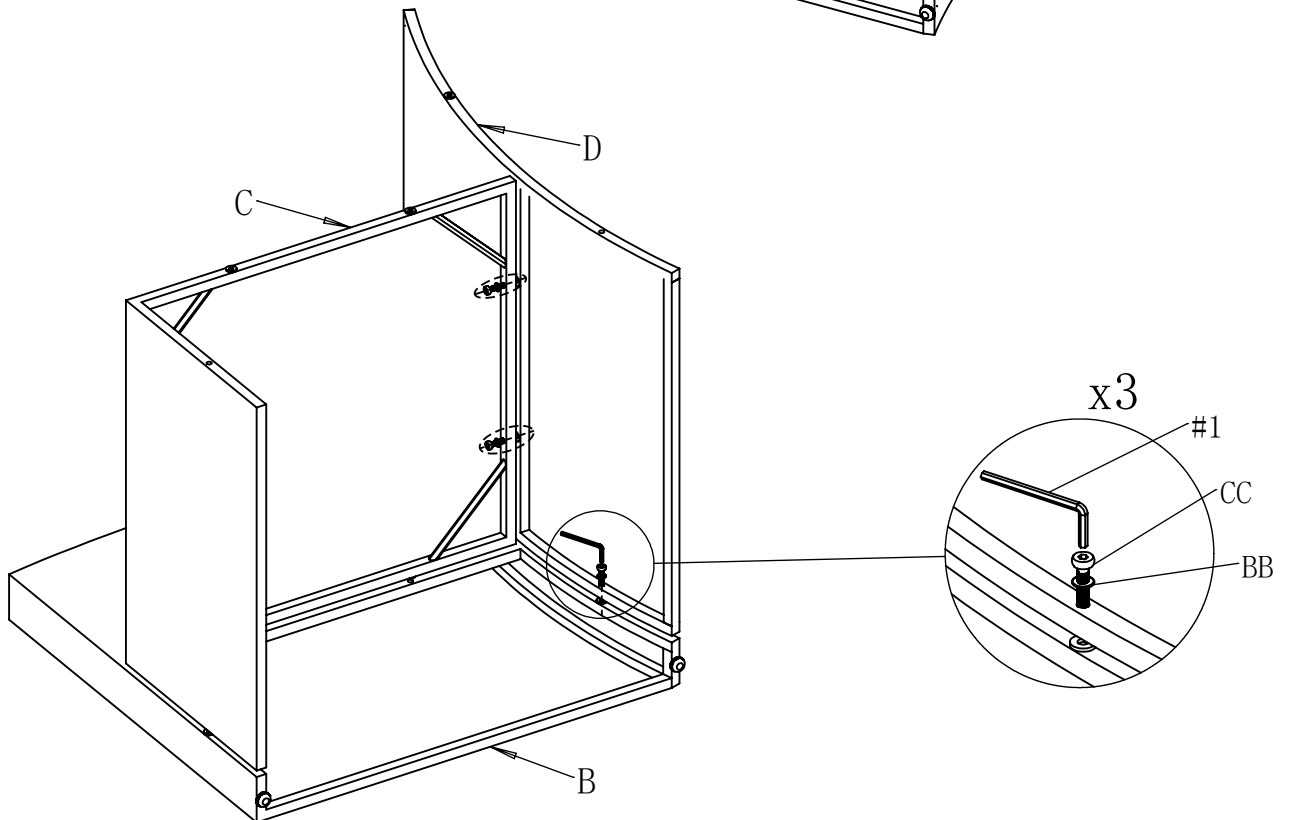

DD

EE

Part	Description	Quantity	Part	Description	Quantity
#1	Allen Wrench	3	AA	Pin	8
#2	Ratchet Wrench	1	BB	Washer	55
#3	Hex Wrench	1	CC	M6*30 Bolt	55
#4	Phillips Screwdriver	1	DD	Philip's Head Screw	4
			EE	Cylinder Support	2

# PACKAGE CONTENTS

Part	Description	Image	Quantity	Part	Description	Image	Quantity
A	Left Armrest		4	J	Coffee Table Back Side Panel		1
B	Right Armrest		4	K	Coffee Table Left Side Panel		1
C	Single Chair Seat		2	L	Coffee Table Right Side Panel		1
D	Single Chair Back		2	M	Coffee Table Top		1
E	Loveseat Seat		1	N	Coffee Table Bottom Panel		1
F	Loveseat Back		1	U	Seat Cushion		7
G	3-seat Sofa Seat		1	V	Back Cushion		7
H	3-seat Sofa Back		1	W	Coffee Table Inner Cover		1
I	Coffee Table Front Side Panel		1				