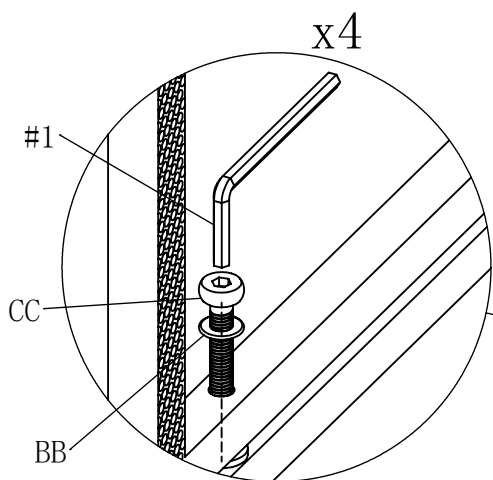

DD

EE

Part	Description	Quantity	Part	Description	Quantity
#1	Allen Wrench	3	AA	Pin	8
#2	Ratchet Wrench	1	BB	Washer	55
#3	Hex Wrench	1	CC	M6*30 Bolt	55
#4	Phillips Screwdriver	1	DD	Philip's Head Screw	4
			EE	Cylinder Support	2

# PACKAGE CONTENTS

Part	Description	Image	Quantity	Part	Description	Image	Quantity
A	Left Armrest		4	J	Coffee Table Back Side Panel		1
B	Right Armrest		4	K	Coffee Table Left Side Panel		1
C	Single Chair Seat		2	L	Coffee Table Right Side Panel		1
D	Single Chair Back		2	M	Coffee Table Top		1
E	Loveseat Seat		1	N	Coffee Table Bottom Panel		1
F	Loveseat Back		1	U	Seat Cushion		7
G	3-seat Sofa Seat		1	V	Back Cushion		7
H	3-seat Sofa Back		1	W	Coffee Table Inner Cover		1
I	Coffee Table Front Side Panel		1				