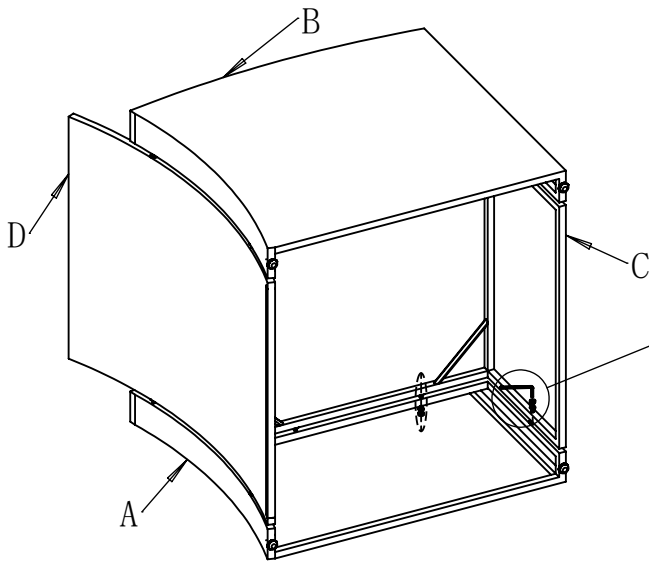

DD

EE

Part	Description	Quantity	Part	Description	Quantity
#1	Allen Wrench	3	AA	Pin	8
#2	Ratchet Wrench	1	BB	Washer	55
#3	Hex Wrench	1	CC	M6*30 Bolt	55
#4	Phillips Screwdriver	1	DD	Philip's Head Screw	4
			EE	Cylinder Support	2

# PACKAGE CONTENTS

Part	Description	Image	Quantity	Part	Description	Image	Quantity
A	Left Armrest		4	J	Coffee Table Back Side Panel		1
B	Right Armrest		4	K	Coffee Table Left Side Panel		1
C	Single Chair Seat		2	L	Coffee Table Right Side Panel		1
D	Single Chair Back		2	M	Coffee Table Top		1
E	Loveseat Seat		1	N	Coffee Table Bottom Panel		1
F	Loveseat Back		1	U	Seat Cushion		7
G	3-seat Sofa Seat		1	V	Back Cushion		7
H	3-seat Sofa Back		1	W	Coffee Table Inner Cover		1
I	Coffee Table Front Side Panel		1				