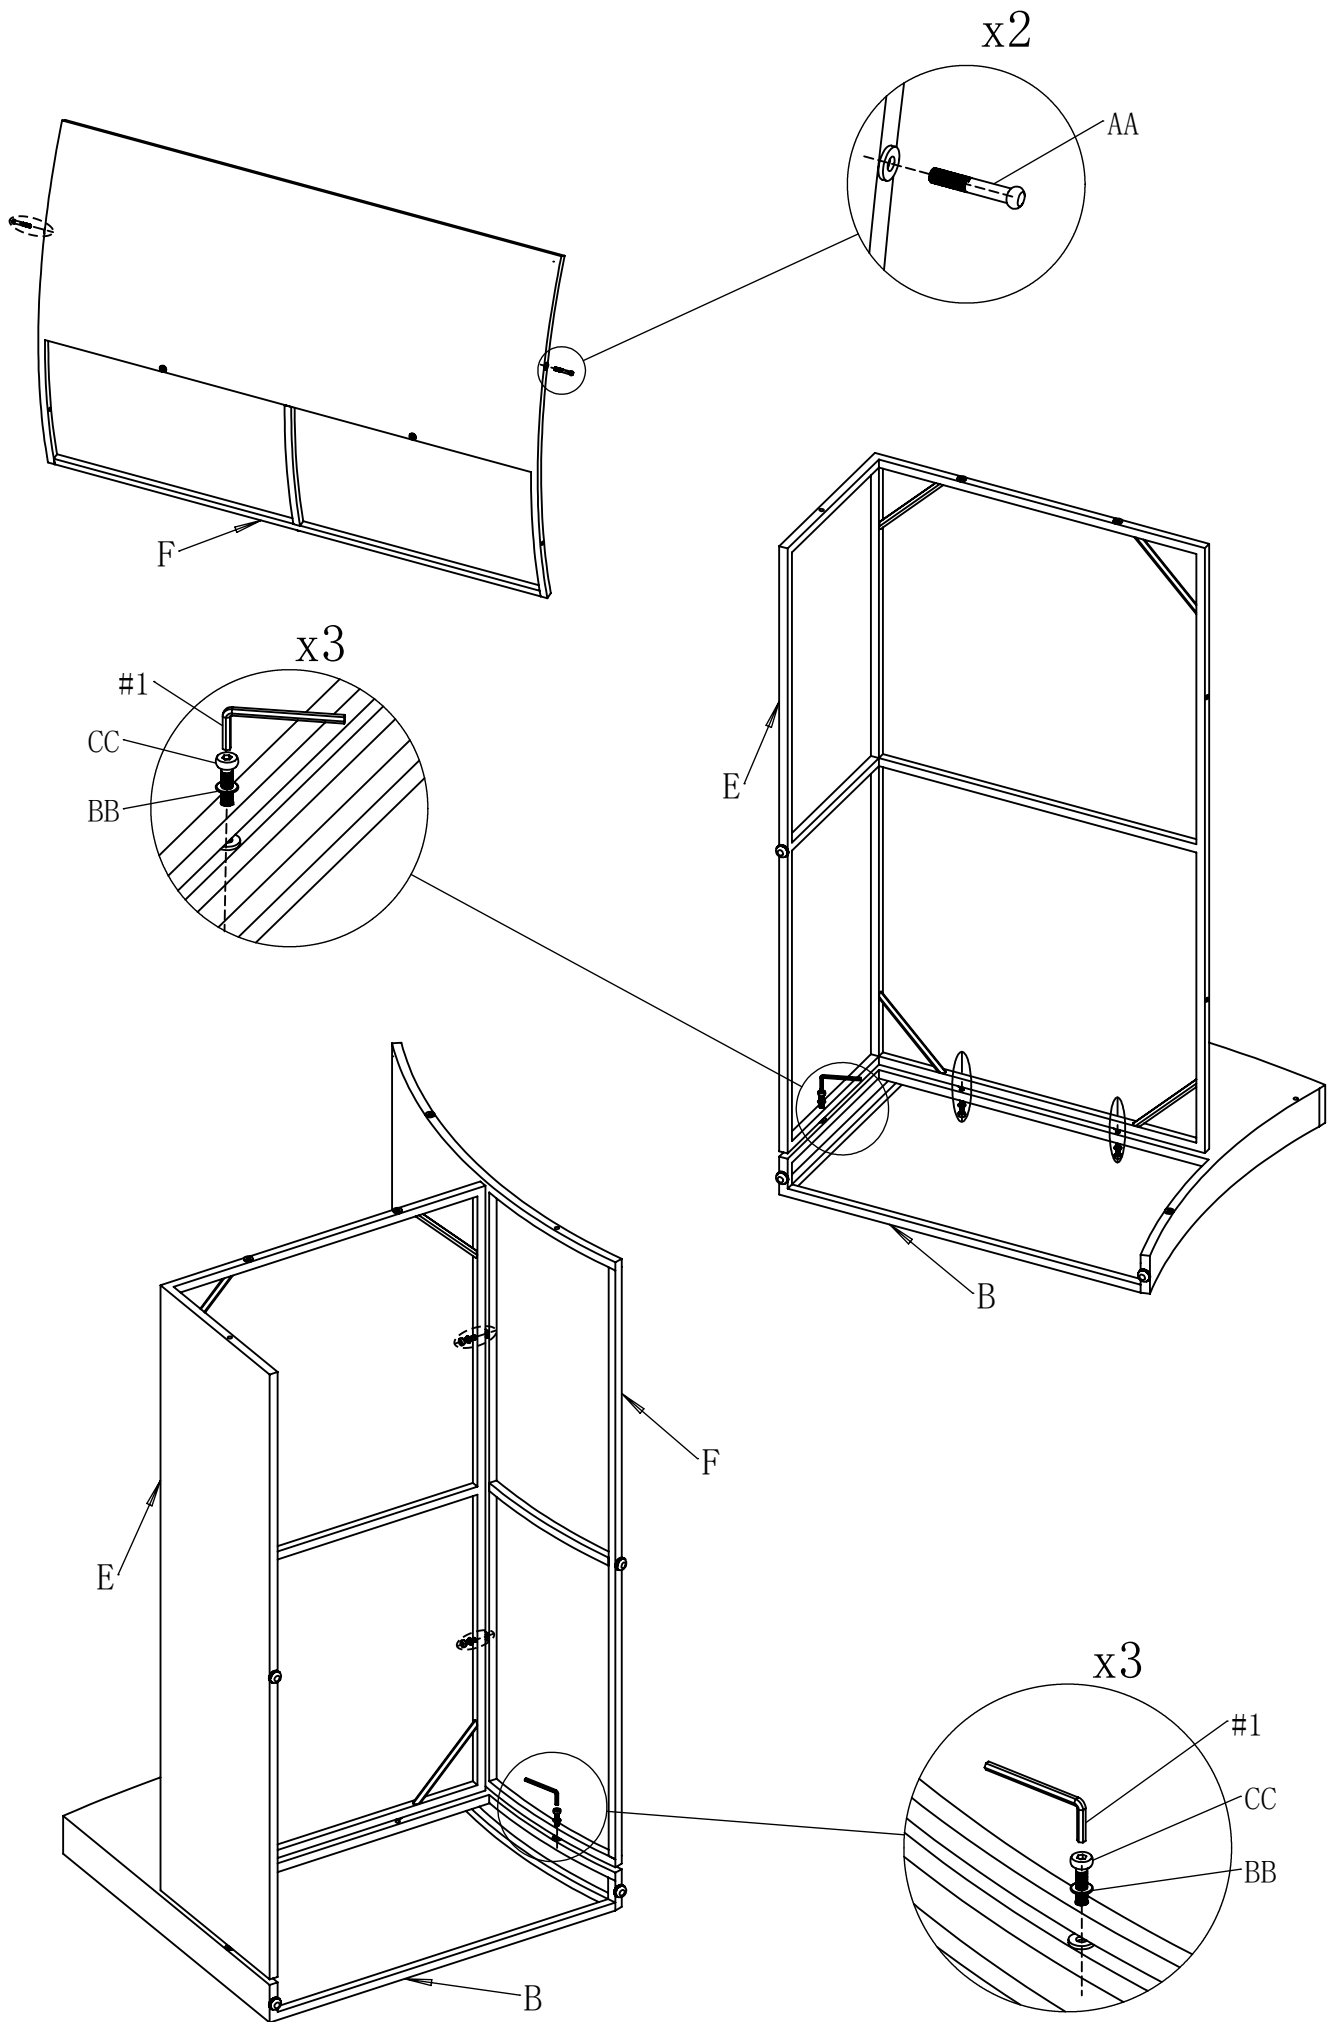

DD

EE

Part	Description	Quantity	Part	Description	Quantity
#1	Allen Wrench	3	AA	Pin	8
#2	Ratchet Wrench	1	BB	Washer	55
#3	Hex Wrench	1	CC	M6*30 Bolt	55
#4	Phillips Screwdriver	1	DD	Philip's Head Screw	4
			EE	Cylinder Support	2

# PACKAGE CONTENTS

Part	Description	Image	Quantity	Part	Description	Image	Quantity
A	Left Armrest		4	J	Coffee Table Back Side Panel		1
B	Right Armrest		4	K	Coffee Table Left Side Panel		1
C	Single Chair Seat		2	L	Coffee Table Right Side Panel		1
D	Single Chair Back		2	M	Coffee Table Top		1
E	Loveseat Seat		1	N	Coffee Table Bottom Panel		1
F	Loveseat Back		1	U	Seat Cushion		7
G	3-seat Sofa Seat		1	V	Back Cushion		7
H	3-seat Sofa Back		1	W	Coffee Table Inner Cover		1
I	Coffee Table Front Side Panel		1				