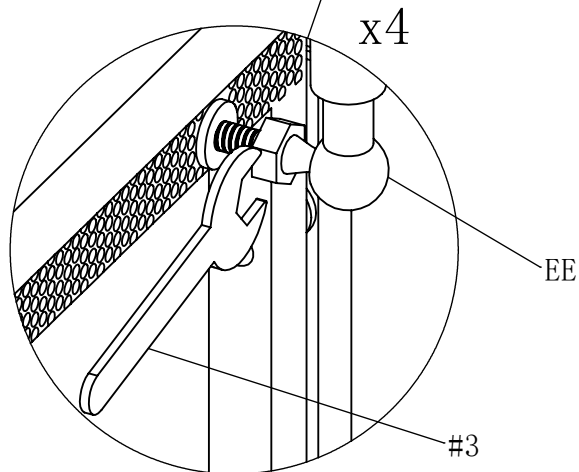

DD

EE

Part	Description	Quantity	Part	Description	Quantity
#1	Allen Wrench	3	AA	Pin	8
#2	Ratchet Wrench	1	BB	Washer	55
#3	Hex Wrench	1	CC	M6*30 Bolt	55
#4	Phillips Screwdriver	1	DD	Philip's Head Screw	4
			EE	Cylinder Support	2

# PACKAGE CONTENTS

Part	Description	Image	Quantity	Part	Description	Image	Quantity
A	Left Armrest		4	J	Coffee Table Back Side Panel		1
B	Right Armrest		4	K	Coffee Table Left Side Panel		1
C	Single Chair Seat		2	L	Coffee Table Right Side Panel		1
D	Single Chair Back		2	M	Coffee Table Top		1
E	Loveseat Seat		1	N	Coffee Table Bottom Panel		1
F	Loveseat Back		1	U	Seat Cushion		7
G	3-seat Sofa Seat		1	V	Back Cushion		7
H	3-seat Sofa Back		1	W	Coffee Table Inner Cover		1
I	Coffee Table Front Side Panel		1				