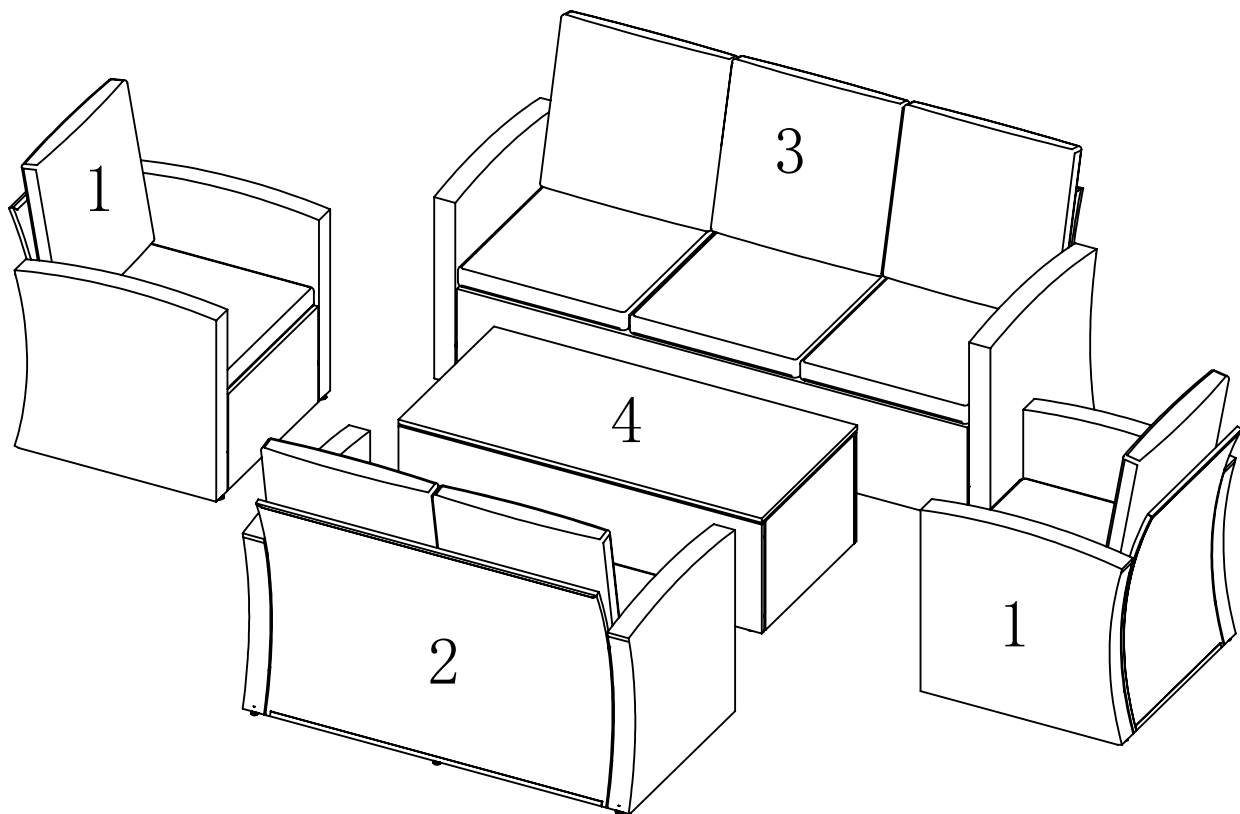

# Assembly Instructions

5 Pieces Outdoor Wicker  
Sectional Conversation Set

1	Single Sofa	3	Three Seater Sofa
2	Loveseat Sofa	4	Coffee Table

# HARDWARE INCLUDED

#1

#2

#3

#4

AA

BB

CC

# PACKAGE CONTENTS

Part	Description	Image	Quantity	Part	Description	Image	Quantity
A	Left Armrest		4	J	Coffee Table Back Side Panel		1
B	Right Armrest		4	K	Coffee Table Left Side Panel		1
C	Single Chair Seat		2	L	Coffee Table Right Side Panel		1
D	Single Chair Back		2	M	Coffee Table Top		1
E	Loveseat Seat		1	N	Coffee Table Bottom Panel		1
F	Loveseat Back		1	U	Seat Cushion		7
G	3-seat Sofa Seat		1	V	Back Cushion		7
H	3-seat Sofa Back		1	W	Coffee Table Inner Cover		1
I	Coffee Table Front Side Panel		1				