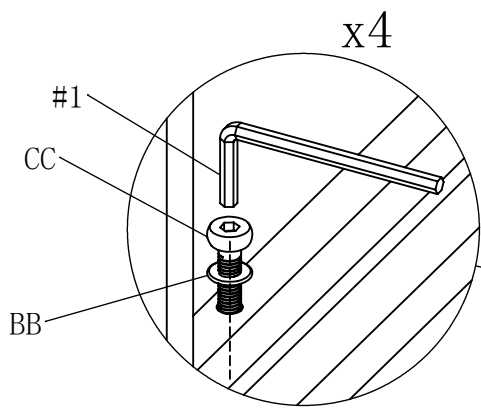

DD

EE

Part	Description	Quantity	Part	Description	Quantity
#1	Allen Wrench	3	AA	Pin	8
#2	Ratchet Wrench	1	BB	Washer	55
#3	Hex Wrench	1	CC	M6*30 Bolt	55
#4	Phillips Screwdriver	1	DD	Philip's Head Screw	4
			EE	Cylinder Support	2

# PACKAGE CONTENTS

Part	Description	Image	Quantity	Part	Description	Image	Quantity
A	Left Armrest		4	J	Coffee Table Back Side Panel		1
B	Right Armrest		4	K	Coffee Table Left Side Panel		1
C	Single Chair Seat		2	L	Coffee Table Right Side Panel		1
D	Single Chair Back		2	M	Coffee Table Top		1
E	Loveseat Seat		1	N	Coffee Table Bottom Panel		1
F	Loveseat Back		1	U	Seat Cushion		7
G	3-seat Sofa Seat		1	V	Back Cushion		7
H	3-seat Sofa Back		1	W	Coffee Table Inner Cover		1
I	Coffee Table Front Side Panel		1				