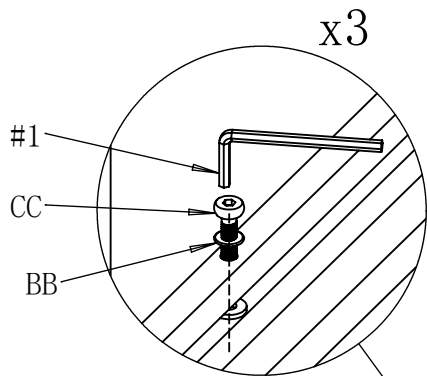

DD

EE

Part	Description	Quantity	Part	Description	Quantity
#1	Allen Wrench	3	AA	Pin	8
#2	Ratchet Wrench	1	BB	Washer	55
#3	Hex Wrench	1	CC	M6*30 Bolt	55
#4	Phillips Screwdriver	1	DD	Philip's Head Screw	4
			EE	Cylinder Support	2

# PACKAGE CONTENTS

Part	Description	Image	Quantity	Part	Description	Image	Quantity
A	Left Armrest		4	J	Coffee Table Back Side Panel		1
B	Right Armrest		4	K	Coffee Table Left Side Panel		1
C	Single Chair Seat		2	L	Coffee Table Right Side Panel		1
D	Single Chair Back		2	M	Coffee Table Top		1
E	Loveseat Seat		1	N	Coffee Table Bottom Panel		1
F	Loveseat Back		1	U	Seat Cushion		7
G	3-seat Sofa Seat		1	V	Back Cushion		7
H	3-seat Sofa Back		1	W	Coffee Table Inner Cover		1
I	Coffee Table Front Side Panel		1				