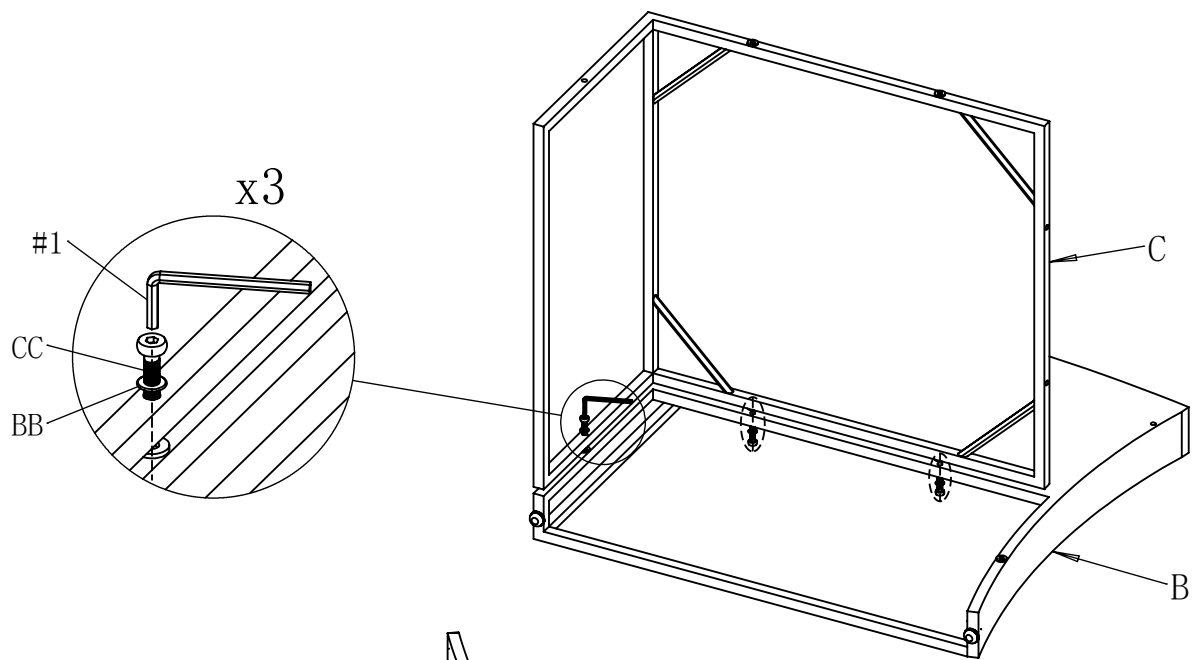

DD

EE

Part	Description	Quantity	Part	Description	Quantity
#1	Allen Wrench	3	AA	Pin	8
#2	Ratchet Wrench	1	BB	Washer	55
#3	Hex Wrench	1	CC	M6*30 Bolt	55
#4	Phillips Screwdriver	1	DD	Philip's Head Screw	4
			EE	Cylinder Support	2

# PACKAGE CONTENTS

Part	Description	Image	Quantity	Part	Description	Image	Quantity
A	Left Armrest		4	J	Coffee Table Back Side Panel		1
B	Right Armrest		4	K	Coffee Table Left Side Panel		1
C	Single Chair Seat		2	L	Coffee Table Right Side Panel		1
D	Single Chair Back		2	M	Coffee Table Top		1
E	Loveseat Seat		1	N	Coffee Table Bottom Panel		1
F	Loveseat Back		1	U	Seat Cushion		7
G	3-seat Sofa Seat		1	V	Back Cushion		7
H	3-seat Sofa Back		1	W	Coffee Table Inner Cover		1
I	Coffee Table Front Side Panel		1				