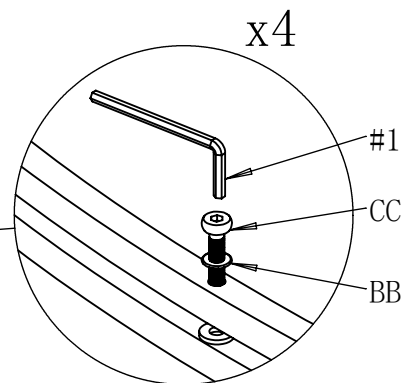

DD

EE

Part	Description	Quantity	Part	Description	Quantity
#1	Allen Wrench	3	AA	Pin	8
#2	Ratchet Wrench	1	BB	Washer	55
#3	Hex Wrench	1	CC	M6*30 Bolt	55
#4	Phillips Screwdriver	1	DD	Philip's Head Screw	4
			EE	Cylinder Support	2

# PACKAGE CONTENTS

Part	Description	Image	Quantity	Part	Description	Image	Quantity
A	Left Armrest		4	J	Coffee Table Back Side Panel		1
B	Right Armrest		4	K	Coffee Table Left Side Panel		1
C	Single Chair Seat		2	L	Coffee Table Right Side Panel		1
D	Single Chair Back		2	M	Coffee Table Top		1
E	Loveseat Seat		1	N	Coffee Table Bottom Panel		1
F	Loveseat Back		1	U	Seat Cushion		7
G	3-seat Sofa Seat		1	V	Back Cushion		7
H	3-seat Sofa Back		1	W	Coffee Table Inner Cover		1
I	Coffee Table Front Side Panel		1				