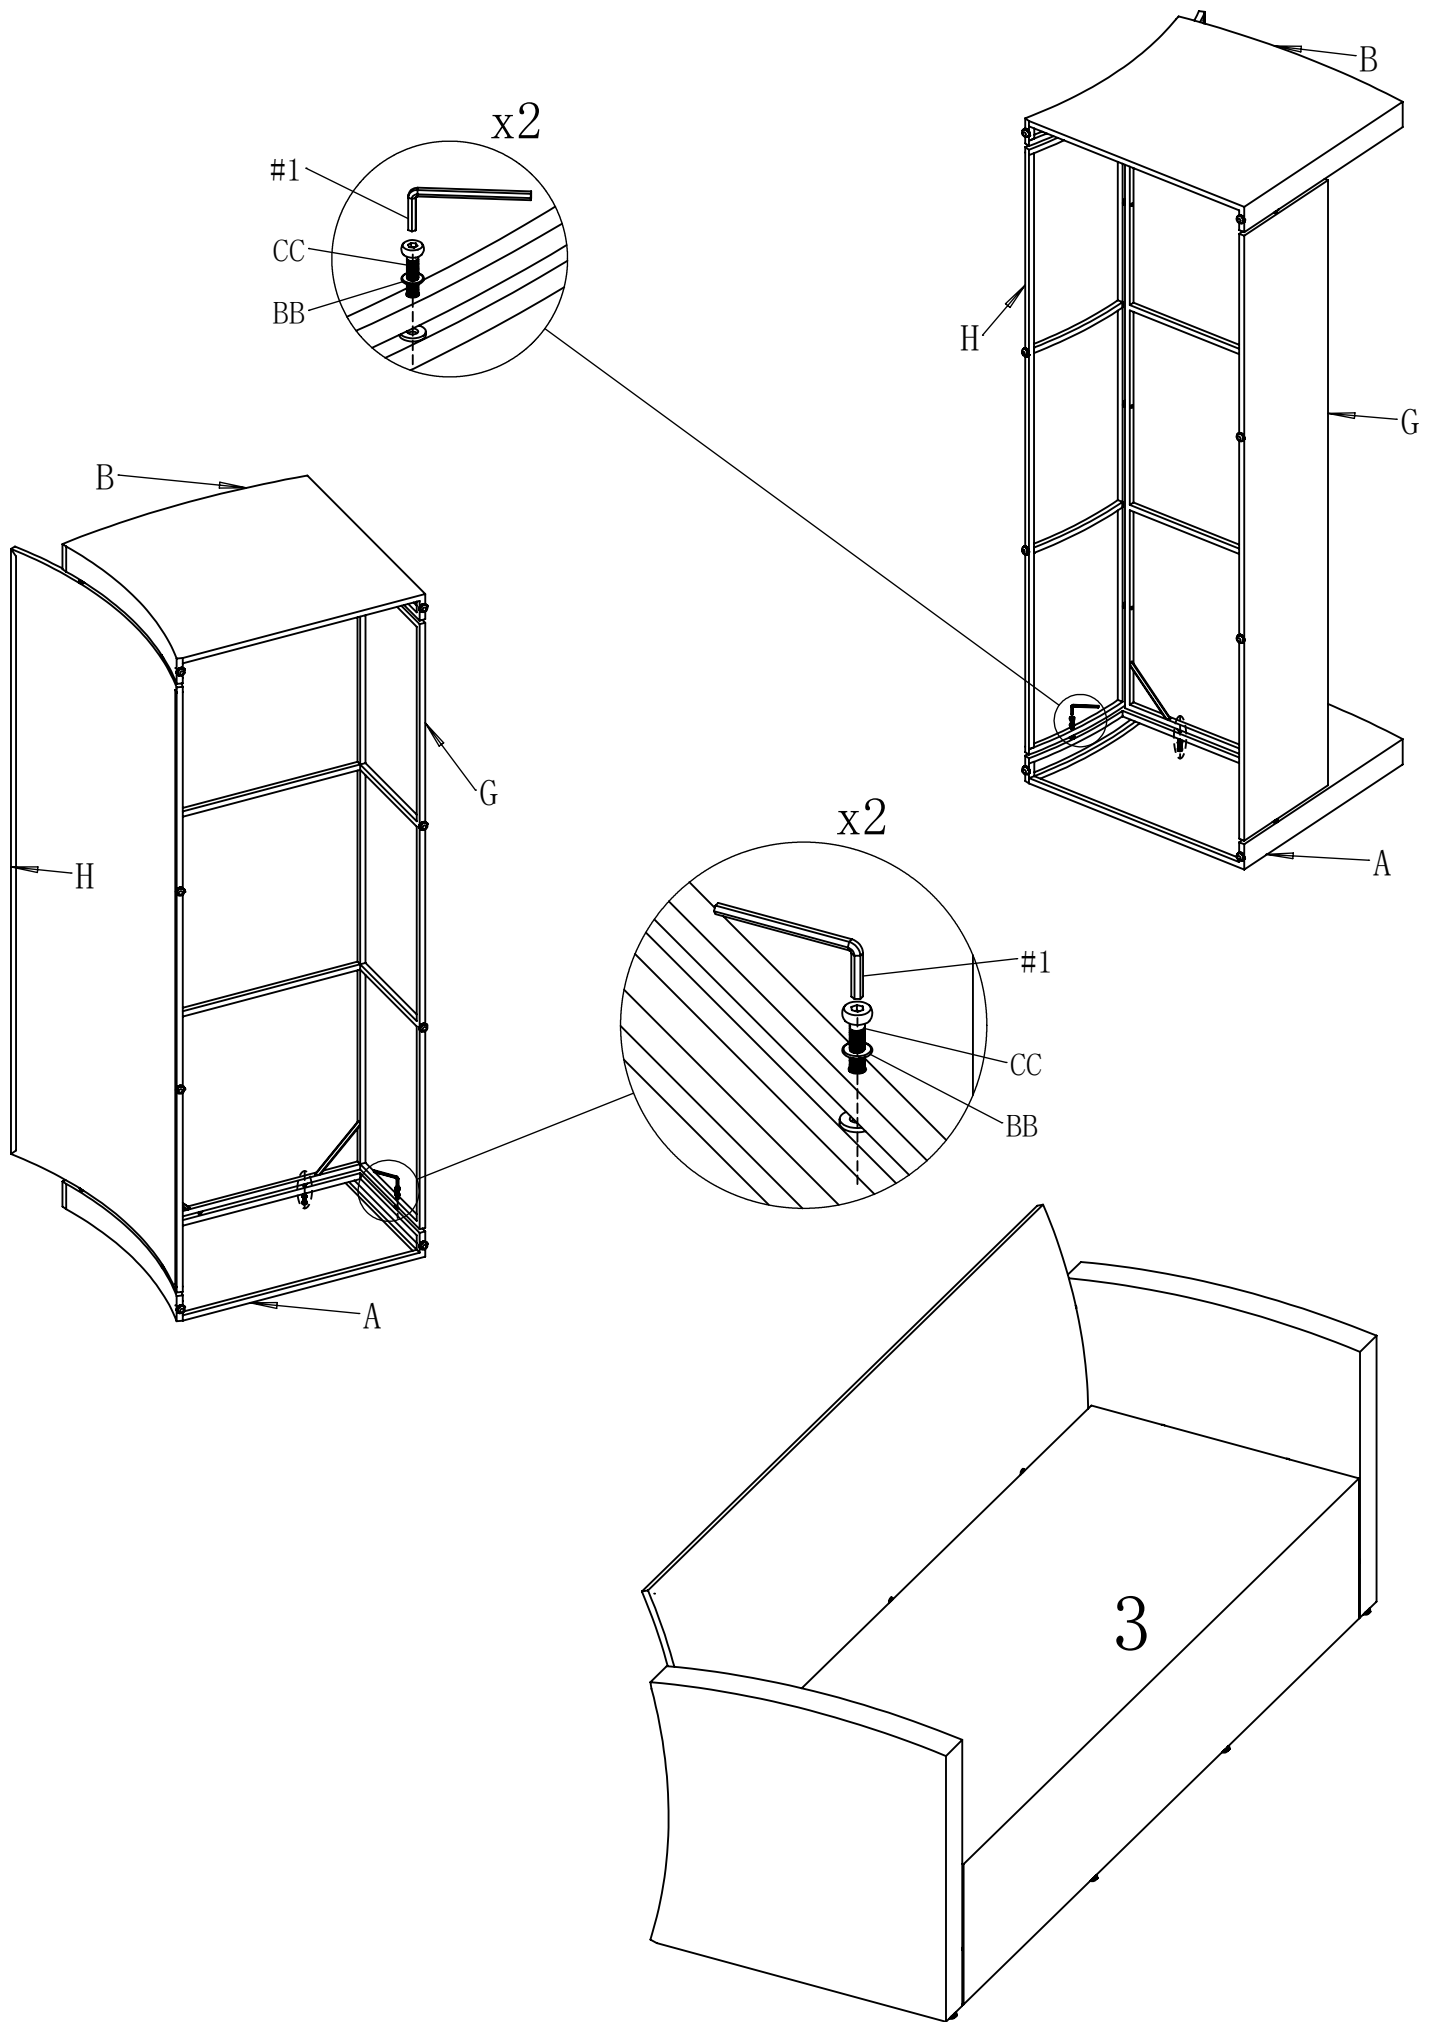

DD

EE

Part	Description	Quantity	Part	Description	Quantity
#1	Allen Wrench	3	AA	Pin	8
#2	Ratchet Wrench	1	BB	Washer	55
#3	Hex Wrench	1	CC	M6*30 Bolt	55
#4	Phillips Screwdriver	1	DD	Philip's Head Screw	4
			EE	Cylinder Support	2

# PACKAGE CONTENTS

Part	Description	Image	Quantity	Part	Description	Image	Quantity
A	Left Armrest		4	J	Coffee Table Back Side Panel		1
B	Right Armrest		4	K	Coffee Table Left Side Panel		1
C	Single Chair Seat		2	L	Coffee Table Right Side Panel		1
D	Single Chair Back		2	M	Coffee Table Top		1
E	Loveseat Seat		1	N	Coffee Table Bottom Panel		1
F	Loveseat Back		1	U	Seat Cushion		7
G	3-seat Sofa Seat		1	V	Back Cushion		7
H	3-seat Sofa Back		1	W	Coffee Table Inner Cover		1
I	Coffee Table Front Side Panel		1				