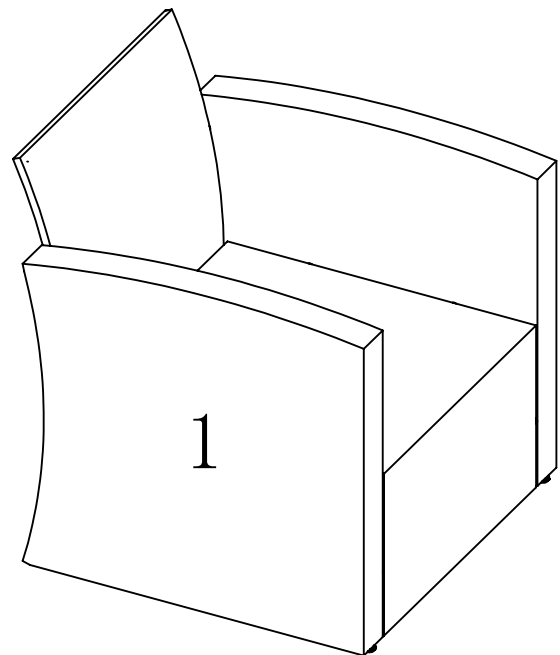

DD

EE

Part	Description	Quantity	Part	Description	Quantity
#1	Allen Wrench	3	AA	Pin	8
#2	Ratchet Wrench	1	BB	Washer	55
#3	Hex Wrench	1	CC	M6*30 Bolt	55
#4	Phillips Screwdriver	1	DD	Philip's Head Screw	4
			EE	Cylinder Support	2

# PACKAGE CONTENTS

Part	Description	Image	Quantity	Part	Description	Image	Quantity
A	Left Armrest		4	J	Coffee Table Back Side Panel		1
B	Right Armrest		4	K	Coffee Table Left Side Panel		1
C	Single Chair Seat		2	L	Coffee Table Right Side Panel		1
D	Single Chair Back		2	M	Coffee Table Top		1
E	Loveseat Seat		1	N	Coffee Table Bottom Panel		1
F	Loveseat Back		1	U	Seat Cushion		7
G	3-seat Sofa Seat		1	V	Back Cushion		7
H	3-seat Sofa Back		1	W	Coffee Table Inner Cover		1
I	Coffee Table Front Side Panel		1				