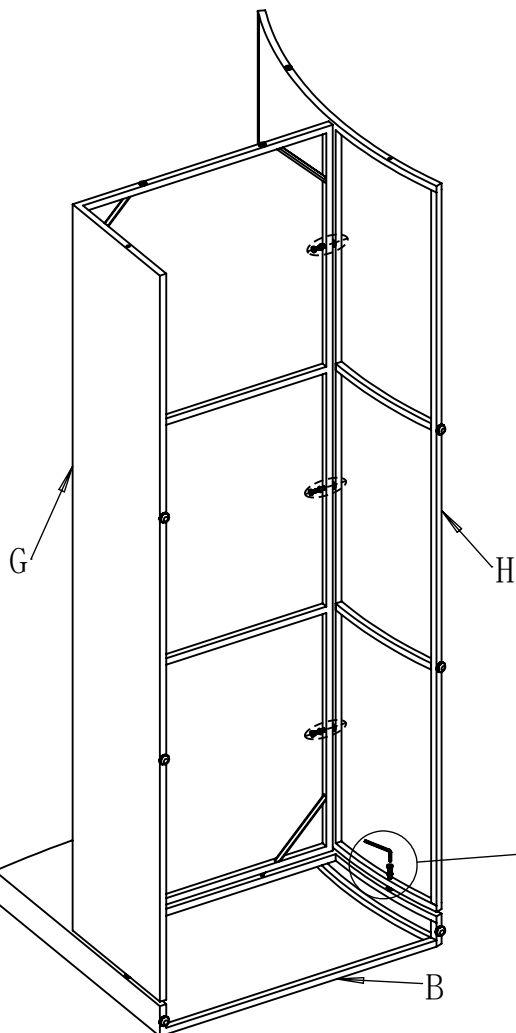

DD

EE

Part	Description	Quantity	Part	Description	Quantity
#1	Allen Wrench	3	AA	Pin	8
#2	Ratchet Wrench	1	BB	Washer	55
#3	Hex Wrench	1	CC	M6*30 Bolt	55
#4	Phillips Screwdriver	1	DD	Philip's Head Screw	4
			EE	Cylinder Support	2

# PACKAGE CONTENTS

Part	Description	Image	Quantity	Part	Description	Image	Quantity
A	Left Armrest		4	J	Coffee Table Back Side Panel		1
B	Right Armrest		4	K	Coffee Table Left Side Panel		1
C	Single Chair Seat		2	L	Coffee Table Right Side Panel		1
D	Single Chair Back		2	M	Coffee Table Top		1
E	Loveseat Seat		1	N	Coffee Table Bottom Panel		1
F	Loveseat Back		1	U	Seat Cushion		7
G	3-seat Sofa Seat		1	V	Back Cushion		7
H	3-seat Sofa Back		1	W	Coffee Table Inner Cover		1
I	Coffee Table Front Side Panel		1				