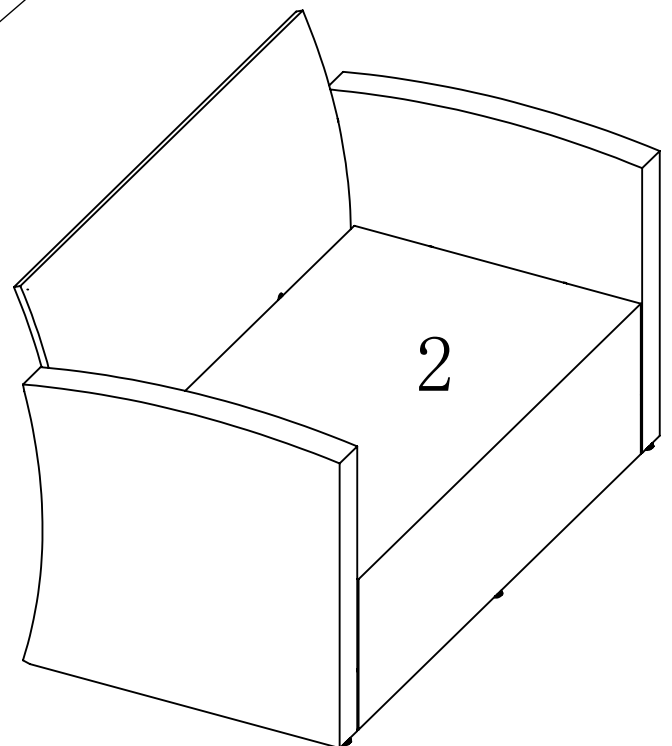

DD

EE

Part	Description	Quantity	Part	Description	Quantity
#1	Allen Wrench	3	AA	Pin	8
#2	Ratchet Wrench	1	BB	Washer	55
#3	Hex Wrench	1	CC	M6*30 Bolt	55
#4	Phillips Screwdriver	1	DD	Philip's Head Screw	4
			EE	Cylinder Support	2

# PACKAGE CONTENTS

Part	Description	Image	Quantity	Part	Description	Image	Quantity
A	Left Armrest		4	J	Coffee Table Back Side Panel		1
B	Right Armrest		4	K	Coffee Table Left Side Panel		1
C	Single Chair Seat		2	L	Coffee Table Right Side Panel		1
D	Single Chair Back		2	M	Coffee Table Top		1
E	Loveseat Seat		1	N	Coffee Table Bottom Panel		1
F	Loveseat Back		1	U	Seat Cushion		7
G	3-seat Sofa Seat		1	V	Back Cushion		7
H	3-seat Sofa Back		1	W	Coffee Table Inner Cover		1
I	Coffee Table Front Side Panel		1				