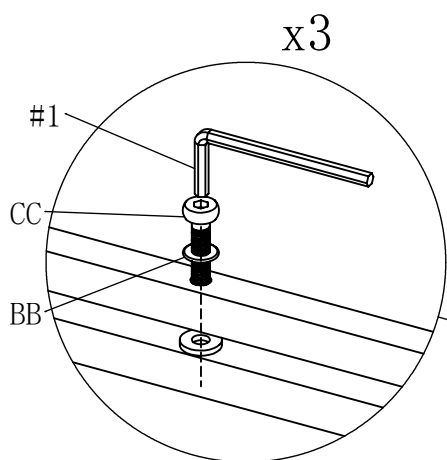

DD

EE

Part	Description	Quantity	Part	Description	Quantity
#1	Allen Wrench	3	AA	Pin	8
#2	Ratchet Wrench	1	BB	Washer	55
#3	Hex Wrench	1	CC	M6*30 Bolt	55
#4	Phillips Screwdriver	1	DD	Philip's Head Screw	4
			EE	Cylinder Support	2

# PACKAGE CONTENTS

Part	Description	Image	Quantity	Part	Description	Image	Quantity
A	Left Armrest		4	J	Coffee Table Back Side Panel		1
B	Right Armrest		4	K	Coffee Table Left Side Panel		1
C	Single Chair Seat		2	L	Coffee Table Right Side Panel		1
D	Single Chair Back		2	M	Coffee Table Top		1
E	Loveseat Seat		1	N	Coffee Table Bottom Panel		1
F	Loveseat Back		1	U	Seat Cushion		7
G	3-seat Sofa Seat		1	V	Back Cushion		7
H	3-seat Sofa Back		1	W	Coffee Table Inner Cover		1
I	Coffee Table Front Side Panel		1				