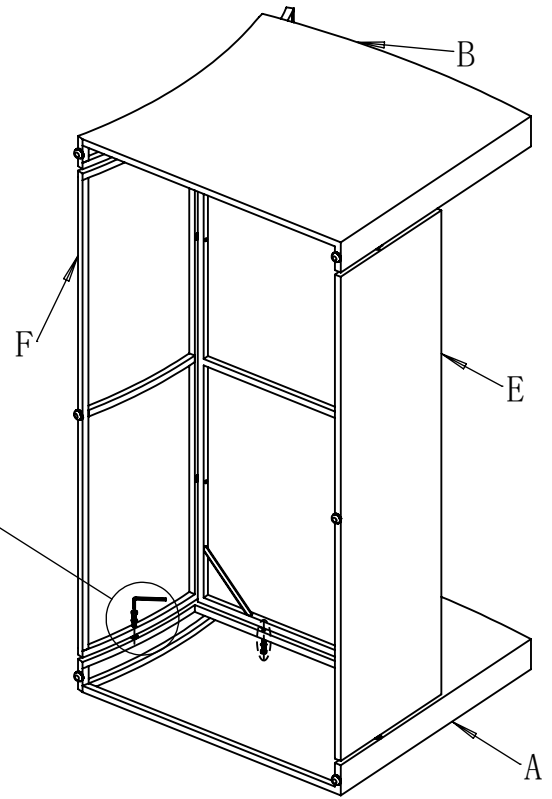

DD

EE

Part	Description	Quantity	Part	Description	Quantity
#1	Allen Wrench	3	AA	Pin	8
#2	Ratchet Wrench	1	BB	Washer	55
#3	Hex Wrench	1	CC	M6*30 Bolt	55
#4	Phillips Screwdriver	1	DD	Philip's Head Screw	4
			EE	Cylinder Support	2

# PACKAGE CONTENTS

Part	Description	Image	Quantity	Part	Description	Image	Quantity
A	Left Armrest		4	J	Coffee Table Back Side Panel		1
B	Right Armrest		4	K	Coffee Table Left Side Panel		1
C	Single Chair Seat		2	L	Coffee Table Right Side Panel		1
D	Single Chair Back		2	M	Coffee Table Top		1
E	Loveseat Seat		1	N	Coffee Table Bottom Panel		1
F	Loveseat Back		1	U	Seat Cushion		7
G	3-seat Sofa Seat		1	V	Back Cushion		7
H	3-seat Sofa Back		1	W	Coffee Table Inner Cover		1
I	Coffee Table Front Side Panel		1				