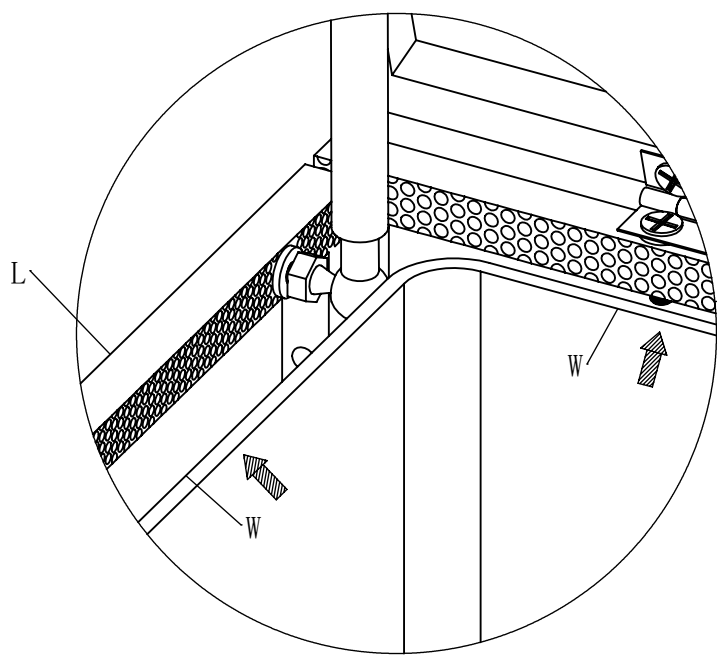

DD

EE

Part	Description	Quantity	Part	Description	Quantity
#1	Allen Wrench	3	AA	Pin	8
#2	Ratchet Wrench	1	BB	Washer	55
#3	Hex Wrench	1	CC	M6*30 Bolt	55
#4	Phillips Screwdriver	1	DD	Philip's Head Screw	4
			EE	Cylinder Support	2

# PACKAGE CONTENTS

Part	Description	Image	Quantity	Part	Description	Image	Quantity
A	Left Armrest		4	J	Coffee Table Back Side Panel		1
B	Right Armrest		4	K	Coffee Table Left Side Panel		1
C	Single Chair Seat		2	L	Coffee Table Right Side Panel		1
D	Single Chair Back		2	M	Coffee Table Top		1
E	Loveseat Seat		1	N	Coffee Table Bottom Panel		1
F	Loveseat Back		1	U	Seat Cushion		7
G	3-seat Sofa Seat		1	V	Back Cushion		7
H	3-seat Sofa Back		1	W	Coffee Table Inner Cover		1
I	Coffee Table Front Side Panel		1				