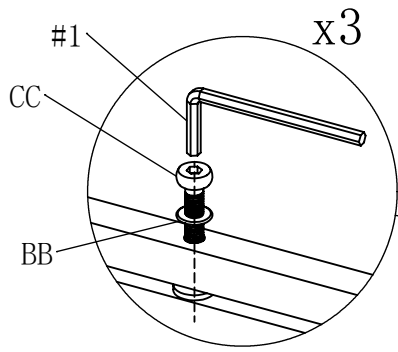

DD

EE

Part	Description	Quantity	Part	Description	Quantity
#1	Allen Wrench	3	AA	Pin	8
#2	Ratchet Wrench	1	BB	Washer	55
#3	Hex Wrench	1	CC	M6*30 Bolt	55
#4	Phillips Screwdriver	1	DD	Philip's Head Screw	4
			EE	Cylinder Support	2

# PACKAGE CONTENTS

Part	Description	Image	Quantity	Part	Description	Image	Quantity
A	Left Armrest		4	J	Coffee Table Back Side Panel		1
B	Right Armrest		4	K	Coffee Table Left Side Panel		1
C	Single Chair Seat		2	L	Coffee Table Right Side Panel		1
D	Single Chair Back		2	M	Coffee Table Top		1
E	Loveseat Seat		1	N	Coffee Table Bottom Panel		1
F	Loveseat Back		1	U	Seat Cushion		7
G	3-seat Sofa Seat		1	V	Back Cushion		7
H	3-seat Sofa Back		1	W	Coffee Table Inner Cover		1
I	Coffee Table Front Side Panel		1				