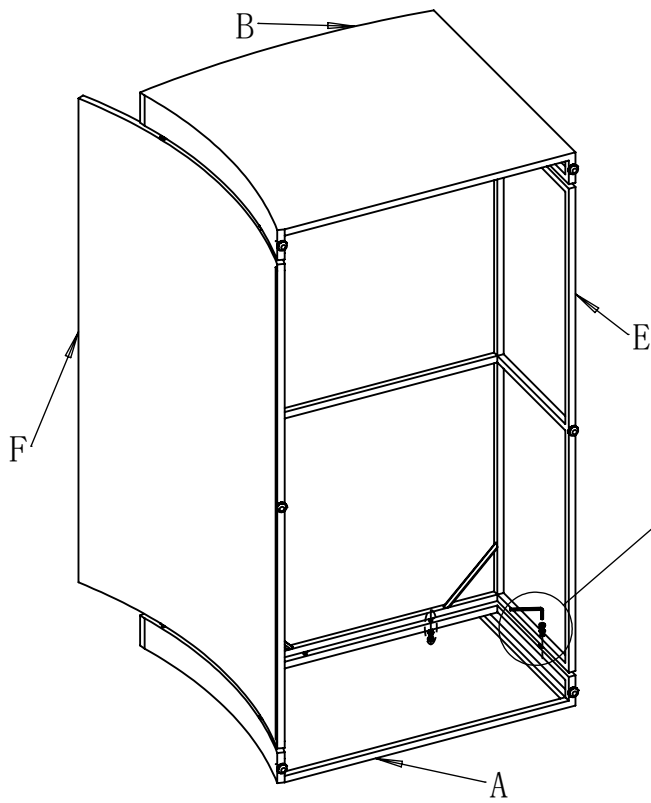

DD

EE

Part	Description	Quantity	Part	Description	Quantity
#1	Allen Wrench	3	AA	Pin	8
#2	Ratchet Wrench	1	BB	Washer	55
#3	Hex Wrench	1	CC	M6*30 Bolt	55
#4	Phillips Screwdriver	1	DD	Philip's Head Screw	4
			EE	Cylinder Support	2

# PACKAGE CONTENTS

Part	Description	Image	Quantity	Part	Description	Image	Quantity
A	Left Armrest		4	J	Coffee Table Back Side Panel		1
B	Right Armrest		4	K	Coffee Table Left Side Panel		1
C	Single Chair Seat		2	L	Coffee Table Right Side Panel		1
D	Single Chair Back		2	M	Coffee Table Top		1
E	Loveseat Seat		1	N	Coffee Table Bottom Panel		1
F	Loveseat Back		1	U	Seat Cushion		7
G	3-seat Sofa Seat		1	V	Back Cushion		7
H	3-seat Sofa Back		1	W	Coffee Table Inner Cover		1
I	Coffee Table Front Side Panel		1				