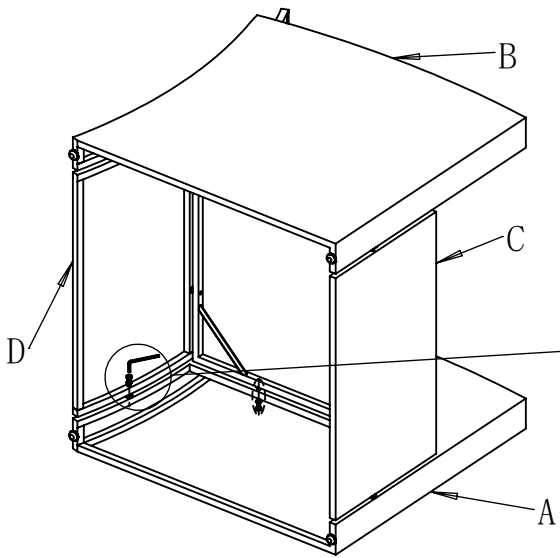

DD

EE

Part	Description	Quantity	Part	Description	Quantity
#1	Allen Wrench	3	AA	Pin	8
#2	Ratchet Wrench	1	BB	Washer	55
#3	Hex Wrench	1	CC	M6*30 Bolt	55
#4	Phillips Screwdriver	1	DD	Philip's Head Screw	4
			EE	Cylinder Support	2

# PACKAGE CONTENTS

Part	Description	Image	Quantity	Part	Description	Image	Quantity
A	Left Armrest		4	J	Coffee Table Back Side Panel		1
B	Right Armrest		4	K	Coffee Table Left Side Panel		1
C	Single Chair Seat		2	L	Coffee Table Right Side Panel		1
D	Single Chair Back		2	M	Coffee Table Top		1
E	Loveseat Seat		1	N	Coffee Table Bottom Panel		1
F	Loveseat Back		1	U	Seat Cushion		7
G	3-seat Sofa Seat		1	V	Back Cushion		7
H	3-seat Sofa Back		1	W	Coffee Table Inner Cover		1
I	Coffee Table Front Side Panel		1				