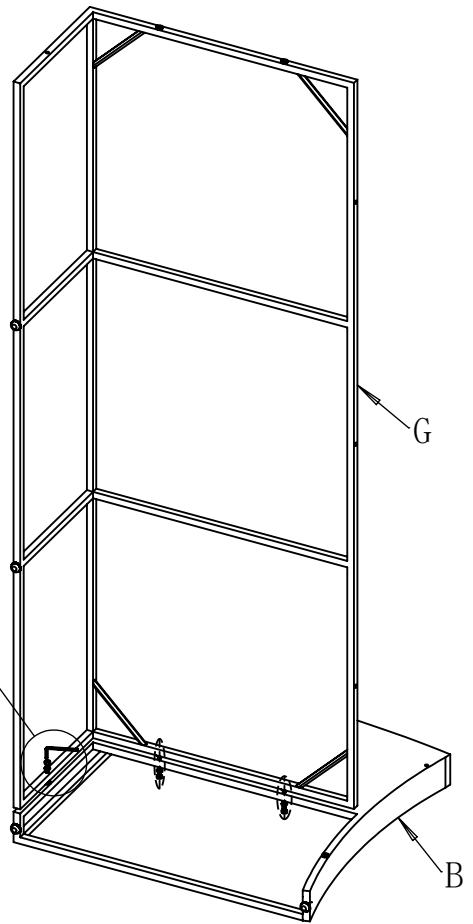

DD

EE

Part	Description	Quantity	Part	Description	Quantity
#1	Allen Wrench	3	AA	Pin	8
#2	Ratchet Wrench	1	BB	Washer	55
#3	Hex Wrench	1	CC	M6*30 Bolt	55
#4	Phillips Screwdriver	1	DD	Philip's Head Screw	4
			EE	Cylinder Support	2

# PACKAGE CONTENTS

Part	Description	Image	Quantity	Part	Description	Image	Quantity
A	Left Armrest		4	J	Coffee Table Back Side Panel		1
B	Right Armrest		4	K	Coffee Table Left Side Panel		1
C	Single Chair Seat		2	L	Coffee Table Right Side Panel		1
D	Single Chair Back		2	M	Coffee Table Top		1
E	Loveseat Seat		1	N	Coffee Table Bottom Panel		1
F	Loveseat Back		1	U	Seat Cushion		7
G	3-seat Sofa Seat		1	V	Back Cushion		7
H	3-seat Sofa Back		1	W	Coffee Table Inner Cover		1
I	Coffee Table Front Side Panel		1				