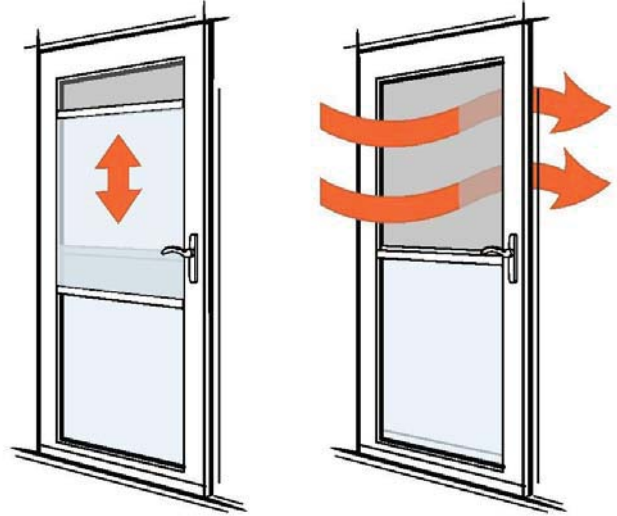

SPECIFICATIONS

Internet #: 203207917

Product Name: Andersen® - 36 in. x 80 in. 2500 Series White Self-Storing Storm Door

DIMENSIONS

Assembled Depth (in.)	1.5
Assembled Height (in.)	81
Assembled Width (in.)	36.375
Door Size (WxH) in.	36 x 80
Door Thickness (in.)	1.25
Fits Opening Height (in.)	80 to 81
Fits Opening Width (in.)	35 3/4 to 36 3/8

DETAILS

Bottom Door Sweep	Double	Handleset Finish	Nickel
Color Family	White	Included	Screen
Color/Finish	White	Material	Aluminum
Door Handing	Universal/Reversible	Product Weight (lb.)	70
Door Type	Storm	Returnable	90-Day
Features	Built-in Keyed-Lock Tamper-Proof Hinges Retractable Screen	Type of Weatherstripping	Dual
Finish Type	Painted	View Type	Full-view