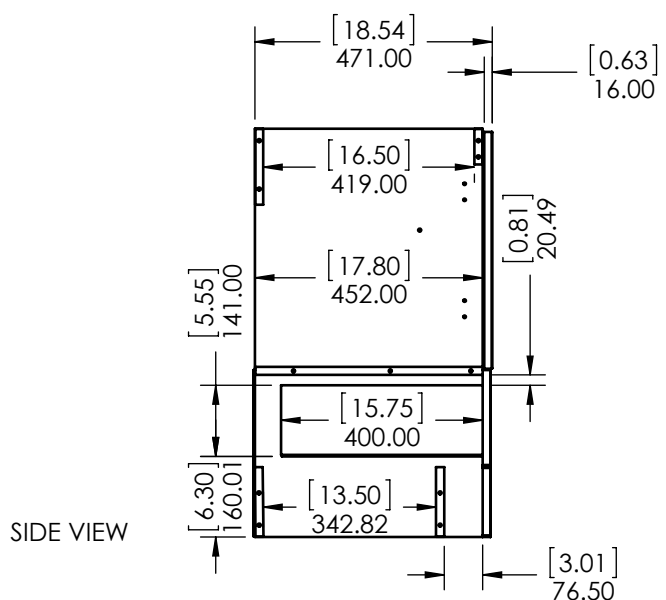

ITEM ID	DESCRIPTION
DR30P2-PG	Delridge 30in

REV	ECO#	DESCRIPTION	REV'D BY DATE	CHK'D BY DATE	APRV'D BY DATE
0		New Release	RR 04/23/19	RR 04/23/19	RR 04/23/19

ISOMETRIC VIEW

BACK VIEW

PROPRIETARY AND CONFIDENTIAL
THE INFORMATION CONTAINED IN THIS DRAWING IS THE SOLE PROPERTY OF WOODCRAFTERS HOME PRODUCTS L.L.C. ANY REPRODUCTION IN PART OR AS A WHOLE WITHOUT THE WRITTEN PERMISSION OF WOODCRAFTERS HOME PRODUCTS L.L.C. IS PROHIBITED.

UNLESS OTHERWISE SPECIFIED
DIMENSIONS ARE IN mm and [inches]
AND TOLERANCES ARE +/- 1.0 [0.04]

DRAWN BY:	RR	4/23/19
CHECKED BY:	RR	4/23/19
APPROVED BY:	RR	4/23/19
DO NOT SCALE DRAWING	SCALE: 1:15	SIZE: A

TITLE:	Delridge 30in		
PART NO:	PAGE	1 OF 1	REV: 0