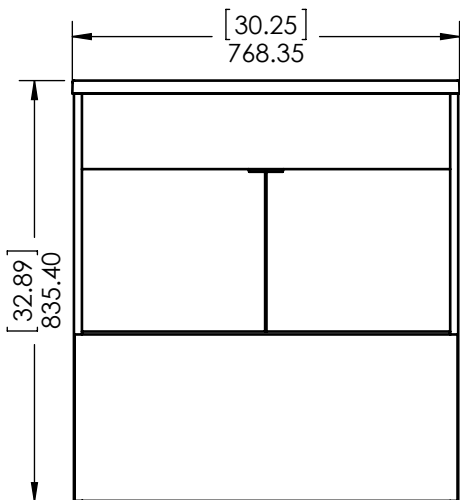

ITEM ID	DESCRIPTION
DR30P2-PG	Delridge 30in

REV	ECO#	DESCRIPTION	REV'D BY DATE	CHK'D BY DATE	APRV'D BY DATE
0		New Release	RR 04/23/19	RR 04/23/19	RR 04/23/19

SIDE VIEW

FRONT VIEW

BACK VIEW

ISOMETRIC VIEW

PROPRIETARY AND CONFIDENTIAL THE INFORMATION CONTAINED IN THIS DRAWING IS THE SOLE PROPERTY OF WOODCRAFTERS HOME PRODUCTS L.L.C. ANY REPRODUCTION IN PART OR AS A WHOLE WITHOUT THE WRITTEN PERMISSION OF WOODCRAFTERS HOME PRODUCTS L.L.C. IS PROHIBITED.	UNLESS OTHERWISE SPECIFIED DIMENSIONS ARE IN mm and [inches] AND TOLERANCES ARE +/- 1.0 [0.04]	DRAWN BY:	RR	4/23/19	TITLE: Delridge 30in	
		CHECKED BY:	RR	4/23/19		
		APPROVED BY:	RR	4/23/19		
DO NOT SCALE DRAWING		SCALE: 1:15	SIZE: A	PART NO:	PAGE 1 OF 1	REV: 0

ID	Description	Technology	Status
595192	Top, Alpine 30.25x18.75in Color Point - Beach	Color Point	Approved for production
595201	Top, Alpine 30.25x18.75in (New Packaging)	AB Composite	Approved for production
595302	Vtop Alpine 30.25x18.75 CP Maui	Color Point	Approved for production
AL3019- WH	Glacier Bay 30.25 in. Cultured Marble Vanity Top in White with White Basin	AB Composite	Approved for production

Rev #	Approved by	Change
4	R. Cazarez	Dim. Modified
5	R. Rubio	New Model Added

PROPRIETARY AND CONFIDENTIAL		UNLESS OTHERWISE SPECIFIED		NAME		DATE	
THE INFORMATION CONTAINED IN THIS DRAWING IS THE SOLE PROPERTY OF WOODCRAFTERS. ANY REPRODUCTION IN PART OR AS A WHOLE WITHOUT THE WRITTEN PERMISSION OF WOODCRAFTERS IS PROHIBITED.		DIMENSIONS ARE IN MM. AND (INCHES)		DRAWN	J. Martinez	08/25/16	
		TOLERANCES ARE + 0.125 [3.175] - 0.125 [-3.175]		CHECKED	E. Sandoval	08/25/16	
		SCALE:1:10		ENG APPR.	R. Rubio	08/25/16	
				MFG APPR.	C. Leal	08/25/16	
						SHEET 1 OF 1	
				A ALPINE TOP 30 - FG		REV: 5	

UNLESS OTHERWISE SPECIFIED
 DIMENSIONS ARE IN mm and [inches]
 AND TOLERANCES ARE +/- 1.0 [0.04]

DRAWN BY:	RR	4/23/19
CHECKED BY:	RR	4/23/19
APPROVED BY:	RR	4/23/19
DO NOT SCALE DRAWING	SCALE: 1:15	SIZE: A