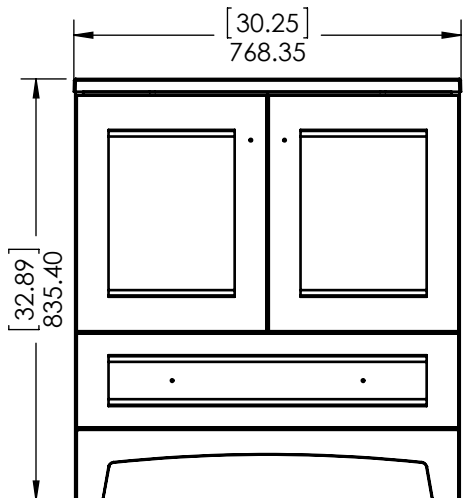

ITEM ID	DESCRIPTION
DR30P2-PG	Delridge 30in

REV	ECO#	DESCRIPTION	REV'D BY DATE	CHK'D BY DATE	APRV'D BY DATE
0		New Release	RR 04/23/19	RR 04/23/19	RR 04/23/19

SIDE VIEW

FRONT VIEW

BACK VIEW

ISOMETRIC VIEW

PROPRIETARY AND CONFIDENTIAL THE INFORMATION CONTAINED IN THIS DRAWING IS THE SOLE PROPERTY OF WOODCRAFTERS HOME PRODUCTS L.L.C. ANY REPRODUCTION IN PART OR AS A WHOLE WITHOUT THE WRITTEN PERMISSION OF WOODCRAFTERS HOME PRODUCTS L.L.C. IS PROHIBITED.	UNLESS OTHERWISE SPECIFIED DIMENSIONS ARE IN mm and [inches] AND TOLERANCES ARE +/- 1.0 [0.04]	DRAWN BY:	RR	4/23/19	TITLE: Delridge 30in	
		CHECKED BY:	RR	4/23/19		
		APPROVED BY:	RR	4/23/19		
DO NOT SCALE DRAWING		SCALE: 1:15	SIZE: A	PART NO:	PAGE 1 OF 1	REV: 0

ID	Description	Technology	Status
595192	Top, Alpine 30.25x18.75in Color Point - Beach	Color Point	Approved for production
595201	Top, Alpine 30.25x18.75in (New Packaging)	AB Composite	Approved for production
595302	Vtop Alpine 30.25x18.75 CP Maui	Color Point	Approved for production
AL3019- WH	Glacier Bay 30.25 in. Cultured Marble Vanity Top in White with White Basin	AB Composite	Approved for production

Rev #	Approved by	Change
4	R. Cazarez	Dim. Modified
5	R. Rubio	New Model Added

PROPRIETARY AND CONFIDENTIAL		UNLESS OTHERWISE SPECIFIED		NAME		DATE	
THE INFORMATION CONTAINED IN THIS DRAWING IS THE SOLE PROPERTY OF WOODCRAFTERS. ANY REPRODUCTION IN PART OR AS A WHOLE WITHOUT THE WRITTEN PERMISSION OF WOODCRAFTERS IS PROHIBITED.		DIMENSIONS ARE IN MM. AND (INCHES)		DRAWN	J. Martinez	08/25/16	
		TOLERANCES ARE + 0.125 [3.175] - 0.125 [-3.175]		CHECKED	E. Sandoval	08/25/16	
		SCALE:1:10		ENG APPR.	R. Rubio	08/25/16	
				MFG APPR.	C. Leal	08/25/16	
						SHEET 1 OF 1	
				A ALPINE TOP 30 - FG		REV: 5	

UNLESS OTHERWISE SPECIFIED
 DIMENSIONS ARE IN mm and [inches]
 AND TOLERANCES ARE +/- 1.0 [0.04]

DRAWN BY:	RR	4/23/19
CHECKED BY:	RR	4/23/19
APPROVED BY:	RR	4/23/19
DO NOT SCALE DRAWING	SCALE: 1:15	SIZE: A