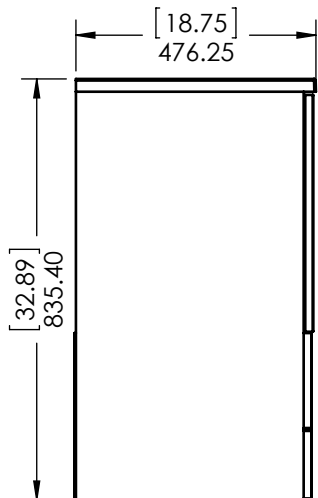

ITEM ID	DESCRIPTION
DR30P2-PG	Delridge 30in

REV	ECO#	DESCRIPTION	REV'D BY DATE	CHK'D BY DATE	APRV'D BY DATE
0		New Release	RR 04/23/19	RR 04/23/19	RR 04/23/19

SIDE VIEW

FRONT VIEW

BACK VIEW

ISOMETRIC VIEW

PROPRIETARY AND CONFIDENTIAL THE INFORMATION CONTAINED IN THIS DRAWING IS THE SOLE PROPERTY OF WOODCRAFTERS HOME PRODUCTS L.L.C. ANY REPRODUCTION IN PART OR AS A WHOLE WITHOUT THE WRITTEN PERMISSION OF WOODCRAFTERS HOME PRODUCTS L.L.C. IS PROHIBITED.	UNLESS OTHERWISE SPECIFIED DIMENSIONS ARE IN mm and [inches] AND TOLERANCES ARE +/- 1.0 [0.04]	DRAWN BY:	RR	4/23/19	TITLE: Delridge 30in	
		CHECKED BY:	RR	4/23/19		
		APPROVED BY:	RR	4/23/19		
DO NOT SCALE DRAWING		SCALE: 1:15	SIZE: A	PART NO:	PAGE 1 OF 1	REV: 0

ID	Description	Technology	Status
595192	Top, Alpine 30.25x18.75in Color Point - Beach	Color Point	Approved for production
595201	Top, Alpine 30.25x18.75in (New Packaging)	AB Composite	Approved for production
595302	Vtop Alpine 30.25x18.75 CP Maui	Color Point	Approved for production
AL3019- WH	Glacier Bay 30.25 in. Cultured Marble Vanity Top in White with White Basin	AB Composite	Approved for production

Rev #	Approved by	Change
4	R. Cazarez	Dim. Modified
5	R. Rubio	New Model Added

PROPRIETARY AND CONFIDENTIAL		UNLESS OTHERWISE SPECIFIED		NAME		DATE	
THE INFORMATION CONTAINED IN THIS DRAWING IS THE SOLE PROPERTY OF WOODCRAFTERS. ANY REPRODUCTION IN PART OR AS A WHOLE WITHOUT THE WRITTEN PERMISSION OF WOODCRAFTERS IS PROHIBITED.		DIMENSIONS ARE IN MM. AND (INCHES)		DRAWN	J. Martinez	08/25/16	
		TOLERANCES ARE + 0.125 [3.175] - 0.125 [-3.175]		CHECKED	E. Sandoval	08/25/16	
		SCALE:1:10		ENG APPR.	R. Rubio	08/25/16	
				MFG APPR.	C. Leal	08/25/16	
						SHEET 1 OF 1	
				A ALPINE TOP 30 - FG		REV: 5	

UNLESS OTHERWISE SPECIFIED
 DIMENSIONS ARE IN mm and [inches]
 AND TOLERANCES ARE +/- 1.0 [0.04]

DRAWN BY:	RR	4/23/19
CHECKED BY:	RR	4/23/19
APPROVED BY:	RR	4/23/19
DO NOT SCALE DRAWING	SCALE: 1:15	SIZE: A