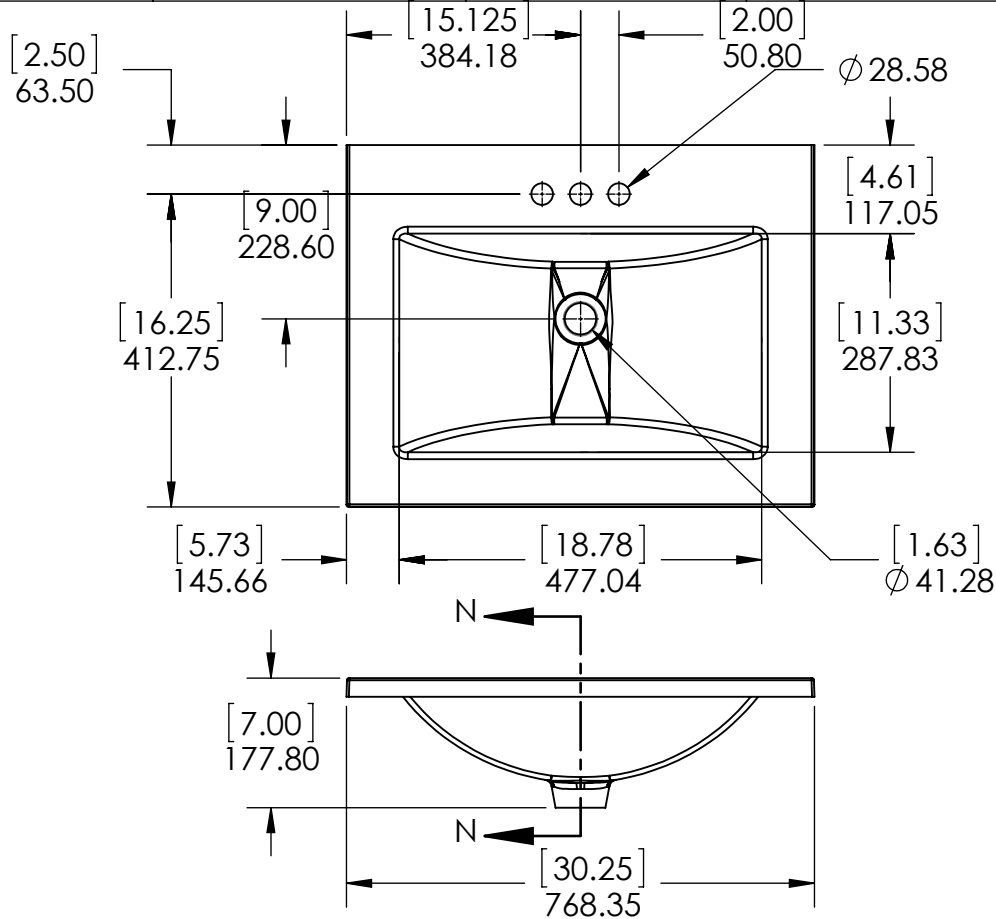

ID	Description	Technology	Status
595192	Top, Alpine 30.25x18.75in Color Point - Beach	Color Point	Approved for production
595201	Top, Alpine 30.25x18.75in (New Packaging)	AB Composite	Approved for production
595302	Vtop Alpine 30.25x18.75 CP Maui	Color Point	Approved for production
AL3019- WH	Glacier Bay 30.25 in. Cultured Marble Vanity Top in White with White Basin	AB Composite	Approved for production

Rev #	Approved by	Change
4	R. Cazarez	Dim. Modified
5	R. Rubio	New Model Added

PROPRIETARY AND CONFIDENTIAL		UNLESS OTHERWISE SPECIFIED		NAME		DATE	
THE INFORMATION CONTAINED IN THIS DRAWING IS THE SOLE PROPERTY OF WOODCRAFTERS. ANY REPRODUCTION IN PART OR AS A WHOLE WITHOUT THE WRITTEN PERMISSION OF WOODCRAFTERS IS PROHIBITED.		DIMENSIONS ARE IN MM. AND (INCHES)		DRAWN	J. Martinez	08/25/16	
		TOLERANCES ARE + 0.125 [3.175] - 0.125 [-3.175]		CHECKED	E. Sandoval	08/25/16	
		SCALE:1:10		ENG APPR.	R. Rubio	08/25/16	
				MFG APPR.	C. Leal	08/25/16	
						SHEET 1 OF 1	
				A ALPINE TOP 30 - FG		REV: 5