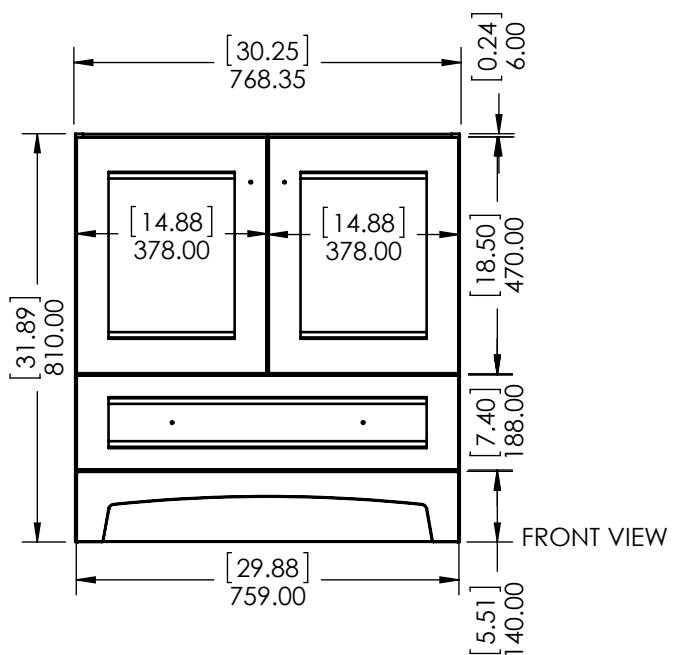

ITEM ID	DESCRIPTION
DR30P2-PG	Delridge 30in

REV	ECO#	DESCRIPTION	REV'D BY DATE	CHK'D BY DATE	APRV'D BY DATE
0		New Release	RR 04/23/19	RR 04/23/19	RR 04/23/19

ISOMETRIC VIEW

BACK VIEW

PROPRIETARY AND CONFIDENTIAL
THE INFORMATION CONTAINED IN THIS DRAWING IS THE SOLE PROPERTY OF WOODCRAFTERS HOME PRODUCTS L.L.C. ANY REPRODUCTION IN PART OR AS A WHOLE WITHOUT THE WRITTEN PERMISSION OF WOODCRAFTERS HOME PRODUCTS L.L.C. IS PROHIBITED.

UNLESS OTHERWISE SPECIFIED
DIMENSIONS ARE IN mm and [inches]
AND TOLERANCES ARE +/- 1.0 [0.04]

DRAWN BY:	RR	4/23/19
CHECKED BY:	RR	4/23/19
APPROVED BY:	RR	4/23/19
DO NOT SCALE DRAWING	SCALE: 1:15	SIZE: A

TITLE:	Delridge 30in		
PART NO:	PAGE	1 OF 1	REV: 0