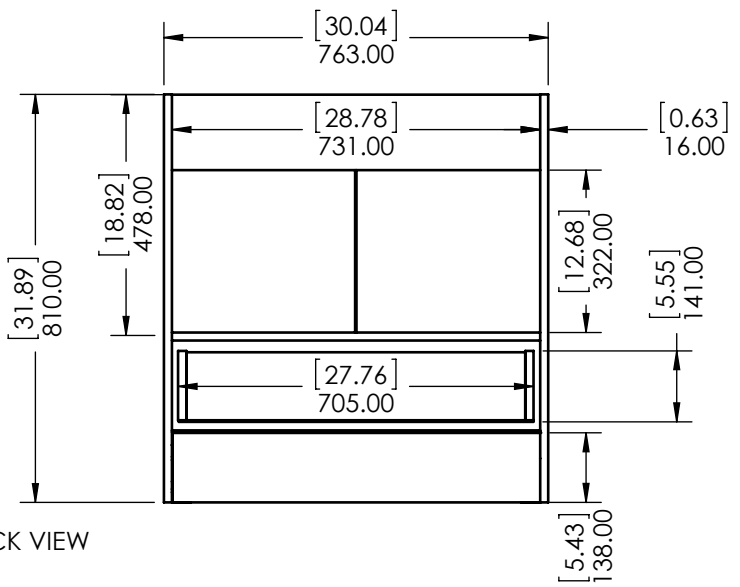

ITEM ID	DESCRIPTION
DR30P2-PG	Delridge 30in

REV	ECO#	DESCRIPTION	REV'D BY DATE	CHK'D BY DATE	APRV'D BY DATE
0		New Release	RR 04/23/19	RR 04/23/19	RR 04/23/19

BACK VIEW

PROPRIETARY AND CONFIDENTIAL
THE INFORMATION CONTAINED IN THIS DRAWING IS THE SOLE PROPERTY OF WOODCRAFTERS HOME PRODUCTS L.L.C. ANY REPRODUCTION IN PART OR AS A WHOLE WITHOUT THE WRITTEN PERMISSION OF WOODCRAFTERS HOME PRODUCTS L.L.C. IS PROHIBITED.

UNLESS OTHERWISE SPECIFIED
DIMENSIONS ARE IN mm and [inches]
AND TOLERANCES ARE +/- 1.0 [0.04]

DRAWN BY:	RR	4/23/19
CHECKED BY:	RR	4/23/19
APPROVED BY:	RR	4/23/19
DO NOT SCALE DRAWING	SCALE: 1:15	SIZE: A

TITLE:	Delridge 30in		
PART NO:	PAGE	1 OF 1	REV: 0