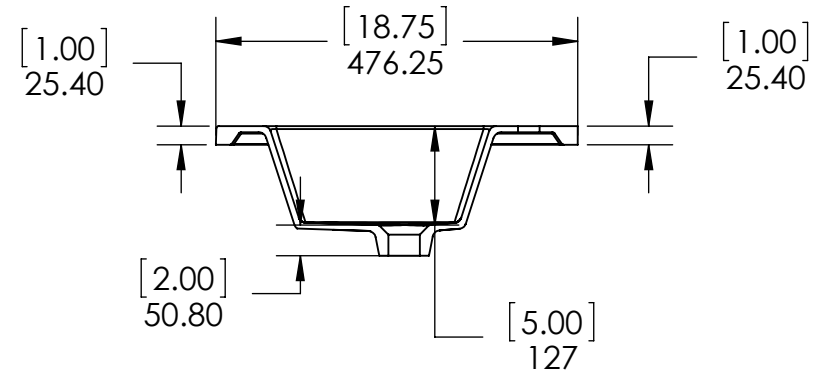

ITEM ID	DESCRIPTION
DR30P2-PG	Delridge 30in

REV	ECO#	DESCRIPTION	REV'D BY DATE	CHK'D BY DATE	APRV'D BY DATE
0		New Release	RR 04/23/19	RR 04/23/19	RR 04/23/19

SIDE VIEW

FRONT VIEW

BACK VIEW

ISOMETRIC VIEW

PROPRIETARY AND CONFIDENTIAL THE INFORMATION CONTAINED IN THIS DRAWING IS THE SOLE PROPERTY OF WOODCRAFTERS HOME PRODUCTS L.L.C. ANY REPRODUCTION IN PART OR AS A WHOLE WITHOUT THE WRITTEN PERMISSION OF WOODCRAFTERS HOME PRODUCTS L.L.C. IS PROHIBITED.	UNLESS OTHERWISE SPECIFIED DIMENSIONS ARE IN mm and [inches] AND TOLERANCES ARE +/- 1.0 [0.04]	DRAWN BY:	RR	4/23/19	TITLE: Delridge 30in	
		CHECKED BY:	RR	4/23/19		
		APPROVED BY:	RR	4/23/19		
DO NOT SCALE DRAWING		SCALE: 1:15	SIZE: A	PART NO:	PAGE 1 OF 1	REV: 0

ID	Description	Technology	Status
595192	Top, Alpine 30.25x18.75in Color Point - Beach	Color Point	Approved for production
595201	Top, Alpine 30.25x18.75in (New Packaging)	AB Composite	Approved for production
595302	Vtop Alpine 30.25x18.75 CP Maui	Color Point	Approved for production
AL3019- WH	Glacier Bay 30.25 in. Cultured Marble Vanity Top in White with White Basin	AB Composite	Approved for production

Rev #	Approved by	Change
4	R. Cazarez	Dim. Modified
5	R. Rubio	New Model Added

PROPRIETARY AND CONFIDENTIAL		UNLESS OTHERWISE SPECIFIED		NAME		DATE	
THE INFORMATION CONTAINED IN THIS DRAWING IS THE SOLE PROPERTY OF WOODCRAFTERS. ANY REPRODUCTION IN PART OR AS A WHOLE WITHOUT THE WRITTEN PERMISSION OF WOODCRAFTERS IS PROHIBITED.		DIMENSIONS ARE IN MM. AND (INCHES)		DRAWN	J. Martinez	08/25/16	
		TOLERANCES ARE + 0.125 [3.175] - 0.125 [-3.175]		CHECKED	E. Sandoval	08/25/16	
		SCALE:1:10		ENG APPR.	R. Rubio	08/25/16	
				MFG APPR.	C. Leal	08/25/16	
						SHEET 1 OF 1	
				A ALPINE TOP 30 - FG		REV: 5	

UNLESS OTHERWISE SPECIFIED
 DIMENSIONS ARE IN mm and [inches]
 AND TOLERANCES ARE +/- 1.0 [0.04]

DRAWN BY:	RR	4/23/19
CHECKED BY:	RR	4/23/19
APPROVED BY:	RR	4/23/19
DO NOT SCALE DRAWING	SCALE: 1:15	SIZE: A