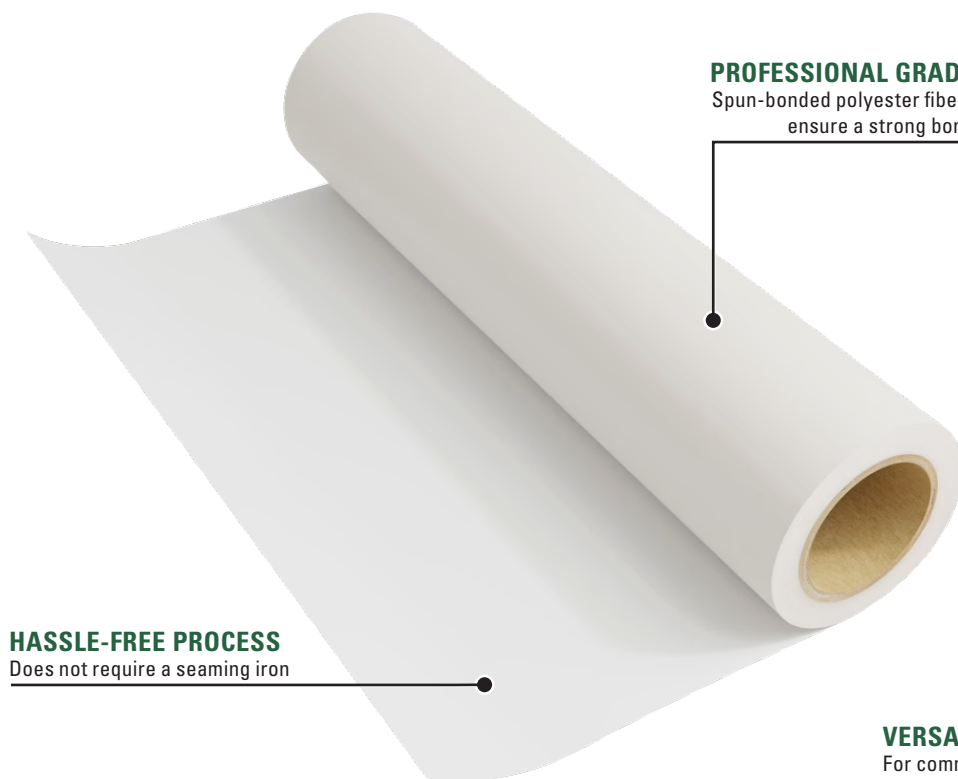

trafficMASTER™
Artificial Grass

12 in x
15 ft
30.48 cm X 457.2 cm

TURF SEAM TAPE

- Professional grade
- Extra wide tape designed to bond the edges of artificial grass together
- Use with TrafficMASTER™ Turf Seam Glue

PROFESSIONAL GRADE

Spun-bonded polyester fibers ensure a strong bond

HASSLE-FREE PROCESS

Does not require a seaming iron

VERSATILE

For commercial, residential, indoor and outdoor applications of synthetic grass

For secure, permanent and undetectable artificial grass seams, use TrafficMASTER™ Seam Tape. When applied correctly, the TrafficMASTER seam tape and glue method permanently holds the edges of artificial grass together. Lay the seam tape where two edges of artificial grass meet and apply TrafficMASTER Seam Glue, sold separately, over the seam tape. Once the seams are fully bonded, they will be resistant to all weather conditions. Tape does not contain adhesive and must be used with the TrafficMASTER Seam Glue.