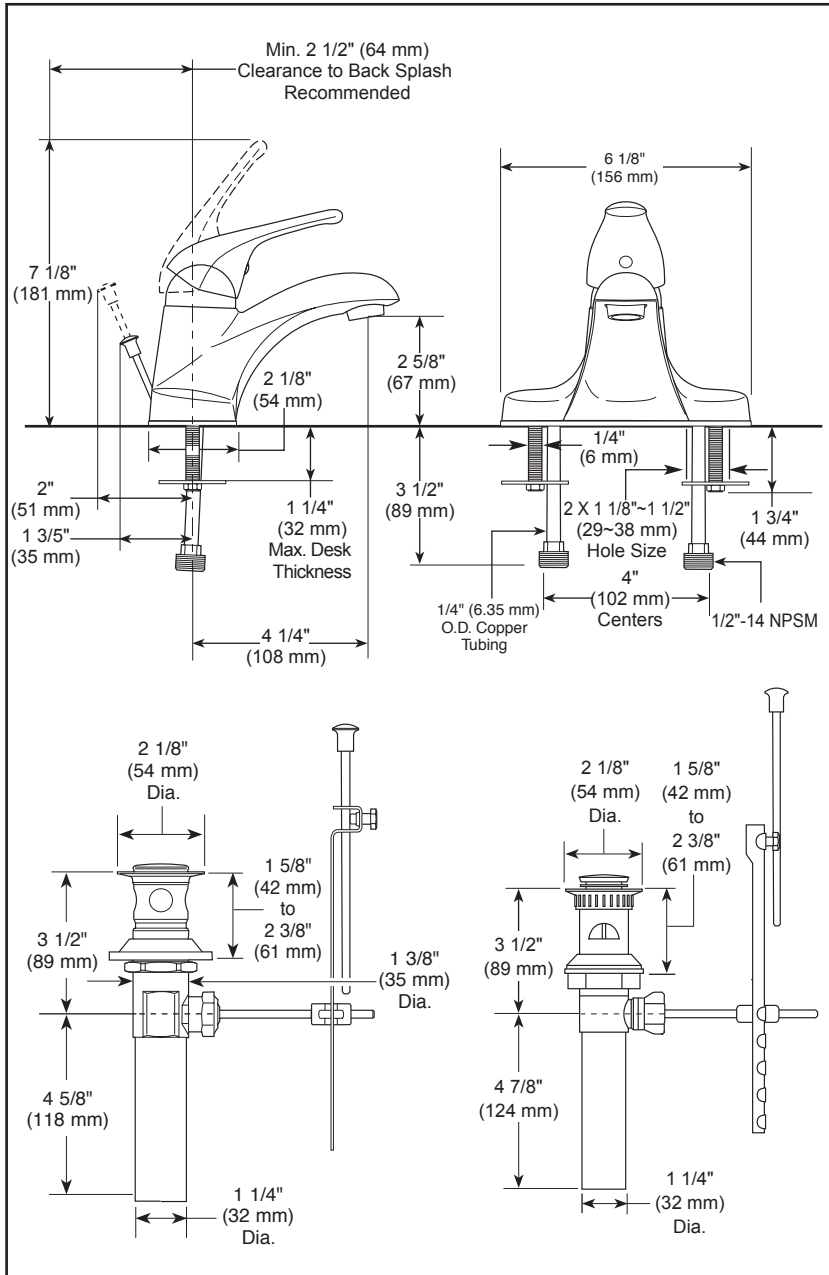

▲ Designate proper finish suffix

LAVATORY FAUCETS

- Single Handle Deck Mount
- 3 Hole Sink Applications
- 4" Centerset

STANDARD SPECIFICATIONS:

- Max flow rate: 1.50 GPM @ 60 PSI, 5.68 L/Min @ 414 kPa.
- Max flow rate (ECO models only): 1.20 GPM @ 60 PSI, 4.54 L/Min @ 414 kPa.
- Solid brass fabricated body.
- Single handle lavatory faucets for exposed mounting on 3 hole sinks with 4" centers.
- 4" (102 mm) centerset.
- 4 1/4" (108 mm) long spout.
- All operating parts shall be replaceable from the top.
- Lever handle. Control mechanism is the rotating stainless steel ball type with replaceable non-metallic seats.
- Control handle shall return to neutral position when valve is turned off.
- Models have 1/4" O.D. copper supply tubes - 3 1/2" (89 mm) long with 1/2"-14 NPSM adapters.
- Metal drain with pop-up type fitting with plated flange and stopper.
- Models with "PPU" have plastic pop-up type fitting with plated flange and stopper.
- Models with "LH" no drain and no lift rod hole.

WARRANTY

- Lifetime limited warranty on parts (other than electronic parts and batteries) and finishes; or for commercial users, for 5 years from the date of purchase.
- 5 year limited warranty on electronic parts (other than batteries); or for commercial users, for 1 year from the date of purchase. No warranty is provided on batteries.

COMPLIES WITH

- ASME A112.18.1 / CSA B125.1
- ASME A112.18.2 / CSA B125.2

Indicates compliance to
ICC / ANSI A117.1

- EPA WaterSense®
- Verified compliant with 0.25% weighted average Pb content regulations.

Delta reserves the right (1) to make changes in specifications and materials, and (2) to change or discontinue models, both without notice or obligation. Dimensions are for reference only. See current full-line price book or www.deltafaucet.com for finish options and product availability.

55 E. 111th Street, Indianapolis, Indiana 46280
350 South Eggenware Road, St. Thomas, Ontario Canada N5P 4L1
© 2016 Masco Corporation of Indiana