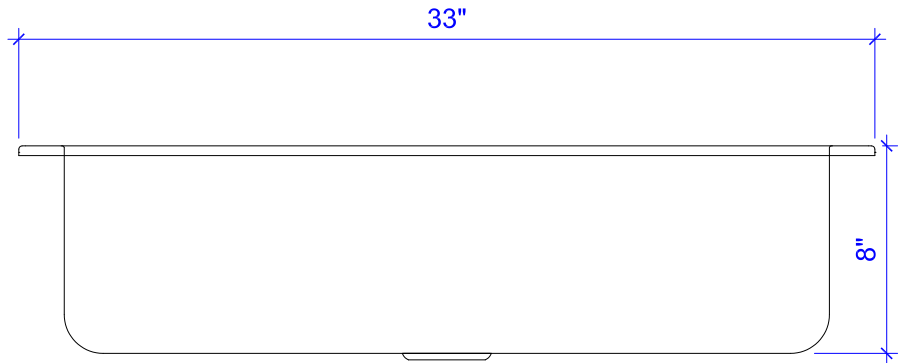

Angelico Drop-In Copper Sink

REAL COPPER
SINKOLOGY[™]
Best Sink. Best Price.

Models: # [SK101-33AC](#)

33" x 22" x 8"

Features

- + Handmade 16 Gauge Copper
- + Antique Copper Finish
- + Reinforced Faucet Deck for Stability
- + Lifetime Warranty
- + Additional Faucet Holes Available

Angelico Drop-In Sink

Technical Specifications

- + Outer - 33" x 22" x 8"
- + Inner - 29 1/2" x 16" x 8"
- + Deck Width - 4 1/4"
- + Drain - 3.5" diameter center drain
- + Thickness - 16 gauge pure copper