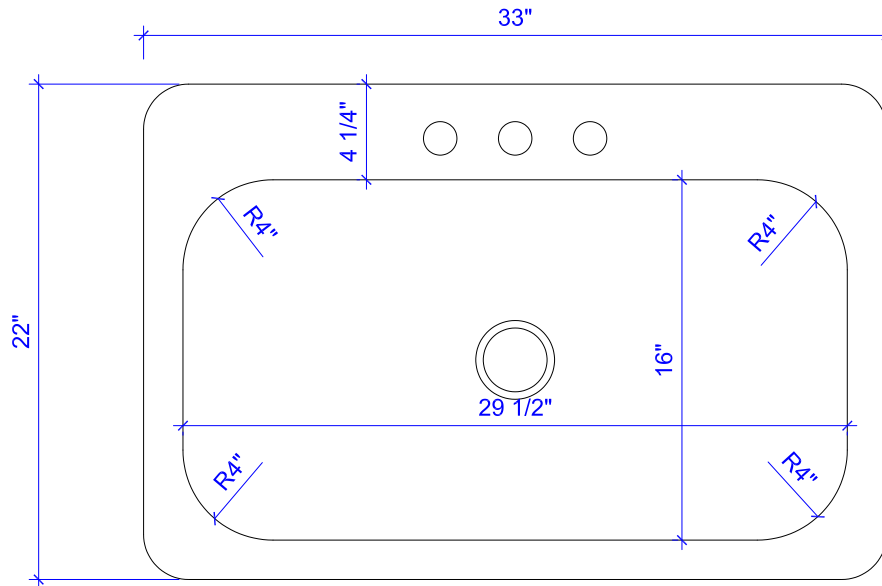

TOP VIEW

LifetimeWarranty

All Sinkology products come with a lifetime warranty. You won't need, but it's there.

CustomerService@Sinkology.com | 866.915.3003