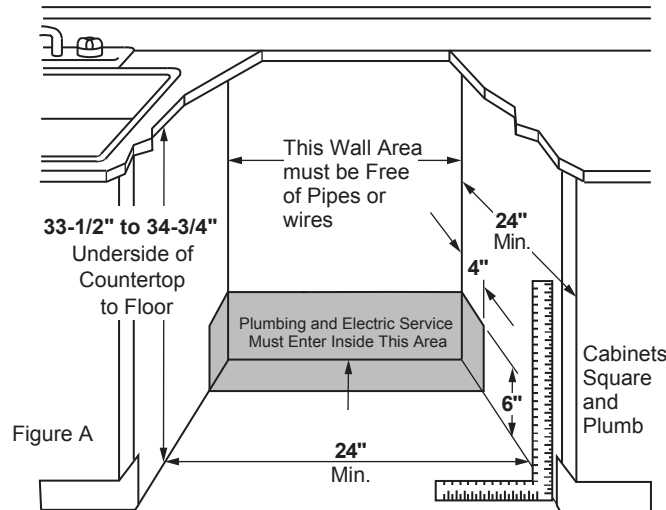

GDP665SYN

GE® Stainless Steel Interior Dishwasher with Hidden Controls

DIMENSIONS AND INSTALLATION INFORMATION (IN INCHES)

ELECTRICAL RATING

Voltage AC.....	120
Hertz.....	60
Total connected load amperage.....	6.6
Calrod® heater watts max.....	800/500

For use on adequately wired 120-volt, 15-amp circuit having 2-wire service with a separate ground wire. This appliance must be grounded for safe operation.

INSTALLATION INFORMATION: Before installing, consult installation instructions packed with product for current dimensional data.