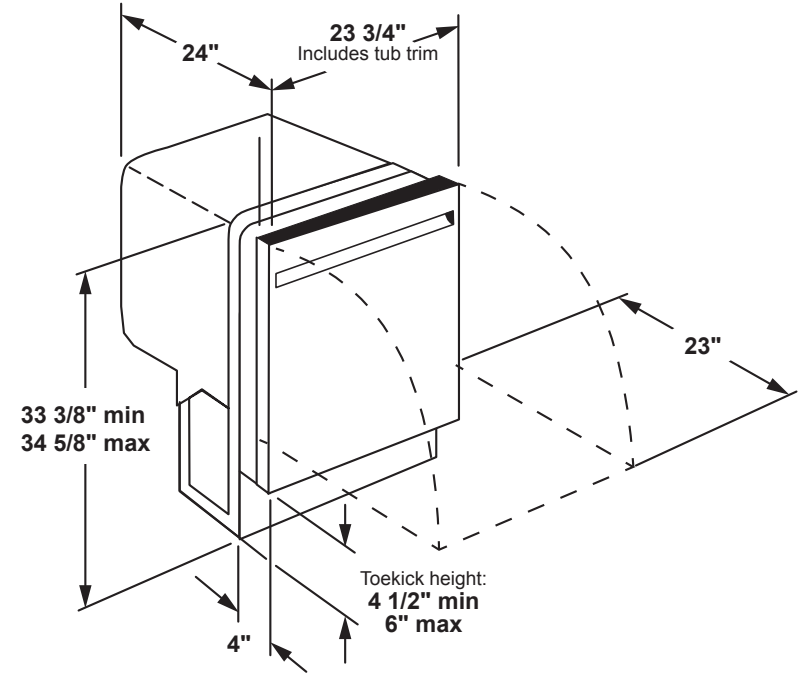

GDP665SYN

GE® Stainless Steel Interior Dishwasher with Hidden Controls

DIMENSIONS AND INSTALLATION INFORMATION (IN INCHES)

ELECTRICAL RATING

Voltage AC.....	120
Hertz.....	60
Total connected load amperage.....	6.6
Calrod® heater watts max.....	800/500

For use on adequately wired 120-volt, 15-amp circuit having 2-wire service with a separate ground wire. This appliance must be grounded for safe operation.

INSTALLATION INFORMATION: Before installing, consult installation instructions packed with product for current dimensional data.