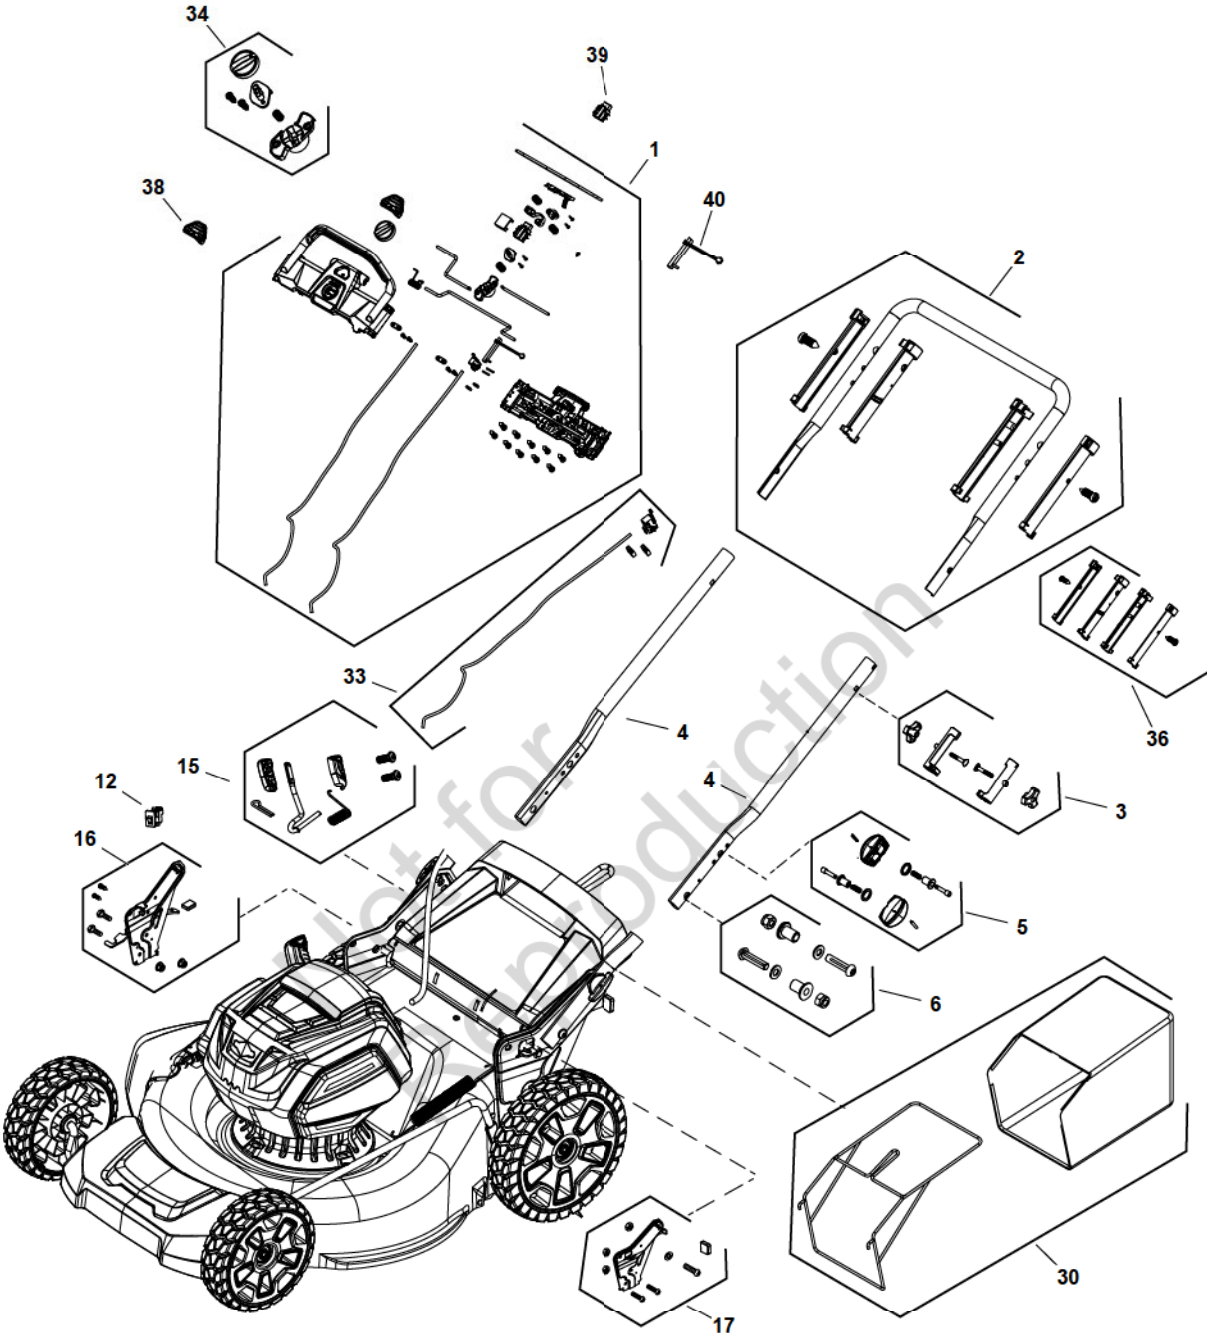

EXPLODED VIEW

PARTS LIST

REF	Part #	Description	QTY	Note
7	84002061	REAR COVER ASSEMBLY	1	
8	-----	COVER, Top, Battery	1	Order Wholegood
9	84002076	BATTERY HOUSING & PCB ASSEMBLY	1	
10	-----	MOTOR, Electric	1	Order Wholegood
11	-----	COVER, Side, Battery	1	Order Wholegood
13	770194	KIT, Side Discharge	1	
14	770193	SIDE COVER Assembly	1	
18	84002065	PLUG, Mulching	1	
20	-----	COVER, Top	1	Order Wholegood
21	-----	COVER, Bottom	1	Order Wholegood
22	84002068	KIT, Blade	1	
23	-----	BAFFLE, Rear	1	Order Wholegood
24	84002066	KIT, Rear Deflector	1	
42	1760266	BATTERY, 82V 2.0	1	Optional
43	1760265	BATTERY, 82V 4.0	1	Optional
44	1760967	BATTERY, 82V 5.0	1	Optional
45	1760263	CHARGER, Rapid 82V	1	Optional

EXPLODED VIEW

PARTS LIST

REF	Part #	Description	QTY	Note
1	84002042	PANEL ASSEMBLY	1	
2	84002043	UPPER HANDLE ASSEMBLY	1	
3	84001954	KIT, Locator, Handles	1	
4	84001931	HANDLE, Lower	2	
5	84001929	KIT, Handle, Release	1	
6	84001930	KIT, Hardware, Handle	1	
12	84001946	SWITCH, Vertical Storage	1	
15	770180	HANDLE, Height Adjust	1	
16	-----	HEIGHT ADJUST, Right	1	Order Wholegood
17	-----	HEIGHT ADJUST, Left	1	Order Wholegood
30	770182	GRASS BAG ASSEMBLY	1	
33	84002074	KIT, Drive Cable	1	
34	84002070	KIT, Control Knob	1	
35	84002075	KIT, Battery Release	1	
36	84001635	KIT, Slides	1	
38	84002071	KIT, Safety Key	1	
39	84002072	SWITCH, Operator Presence	1	
40	84002073	SWITCH, Speed Control	1	
41	84002064	KEY, Safety	1	

EXPLODED VIEW

PARTS LIST

REF	Part #	Description	QTY	Note
19	-----	MOWER DECK	1	Order Wholegood
25	84002067	KIT, Gearbox	1	
26	-----	AXLE, Rear Wheel	1	Order Wholegood
27	770186	KIT, Front Axle	1	
28	84001935	SPRING, Height Adjust	1	
29	-----	BAR, Height Adjust	1	Order Wholegood
31	84002069	KIT, Rear Wheel	2	
32	770188	KIT, Front Wheel	2	