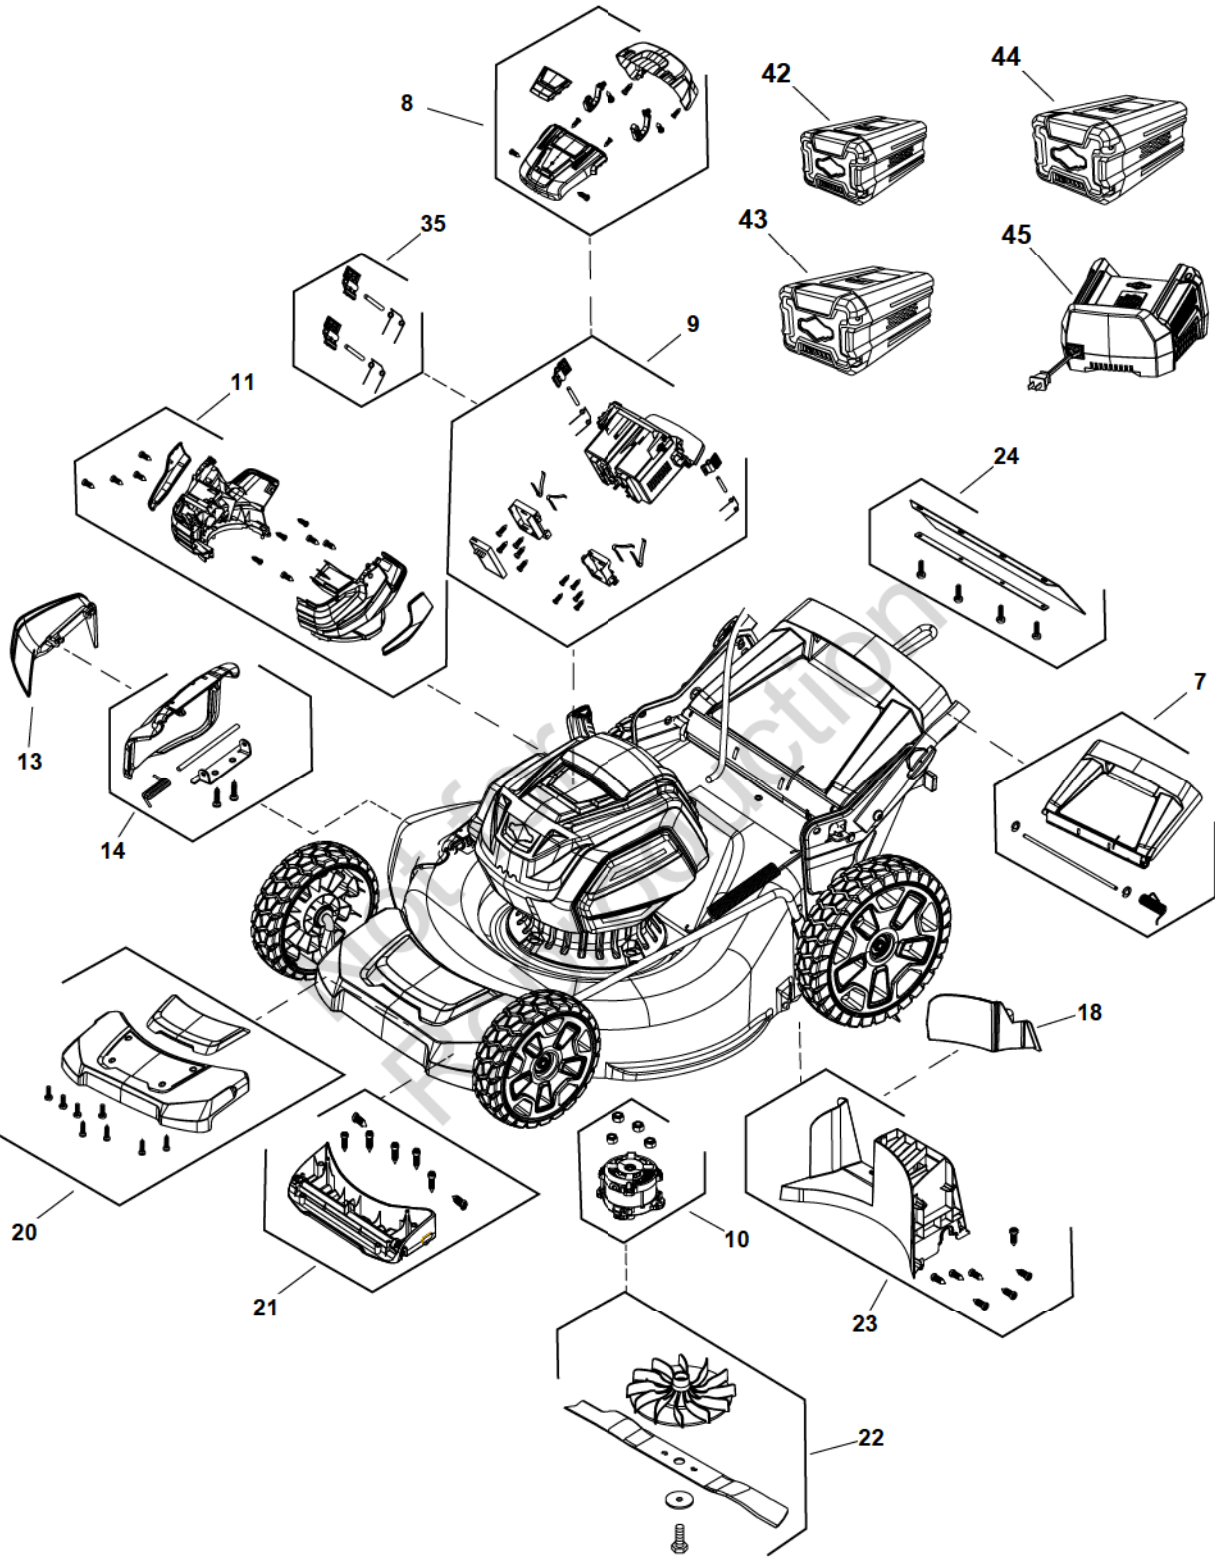

EXPLODED VIEW

PARTS LIST

REF	Part #	Description	QTY	Note
7	84002061	REAR COVER ASSEMBLY	1	
8	-----	COVER, Top, Battery	1	Order Wholegood
9	84002076	BATTERY HOUSING & PCB ASSEMBLY	1	
10	-----	MOTOR, Electric	1	Order Wholegood
11	-----	COVER, Side, Battery	1	Order Wholegood
13	770194	KIT, Side Discharge	1	
14	770193	SIDE COVER Assembly	1	
18	84002065	PLUG, Mulching	1	
20	-----	COVER, Top	1	Order Wholegood
21	-----	COVER, Bottom	1	Order Wholegood
22	84002068	KIT, Blade	1	
23	-----	BAFFLE, Rear	1	Order Wholegood
24	84002066	KIT, Rear Deflector	1	
42	1760266	BATTERY, 82V 2.0	1	Optional
43	1760265	BATTERY, 82V 4.0	1	Optional
44	1760967	BATTERY, 82V 5.0	1	Optional
45	1760263	CHARGER, Rapid 82V	1	Optional

EXPLODED VIEW

PARTS LIST

REF	Part #	Description	QTY	Note
1	84002042	PANEL ASSEMBLY	1	
2	84002043	UPPER HANDLE ASSEMBLY	1	
3	84001954	KIT, Locator, Handles	1	
4	84001931	HANDLE, Lower	2	
5	84001929	KIT, Handle, Release	1	
6	84001930	KIT, Hardware, Handle	1	
12	84001946	SWITCH, Vertical Storage	1	
15	770180	HANDLE, Height Adjust	1	
16	-----	HEIGHT ADJUST, Right	1	Order Wholegood
17	-----	HEIGHT ADJUST, Left	1	Order Wholegood
30	770182	GRASS BAG ASSEMBLY	1	
33	84002074	KIT, Drive Cable	1	
34	84002070	KIT, Control Knob	1	
35	84002075	KIT, Battery Release	1	
36	84001635	KIT, Slides	1	
38	84002071	KIT, Safety Key	1	
39	84002072	SWITCH, Operator Presence	1	
40	84002073	SWITCH, Speed Control	1	
41	84002064	KEY, Safety	1	

EXPLODED VIEW

PARTS LIST

REF	Part #	Description	QTY	Note
19	-----	MOWER DECK	1	Order Wholegood
25	84002067	KIT, Gearbox	1	
26	-----	AXLE, Rear Wheel	1	Order Wholegood
27	770186	KIT, Front Axle	1	
28	84001935	SPRING, Height Adjust	1	
29	-----	BAR, Height Adjust	1	Order Wholegood
31	84002069	KIT, Rear Wheel	2	
32	770188	KIT, Front Wheel	2	