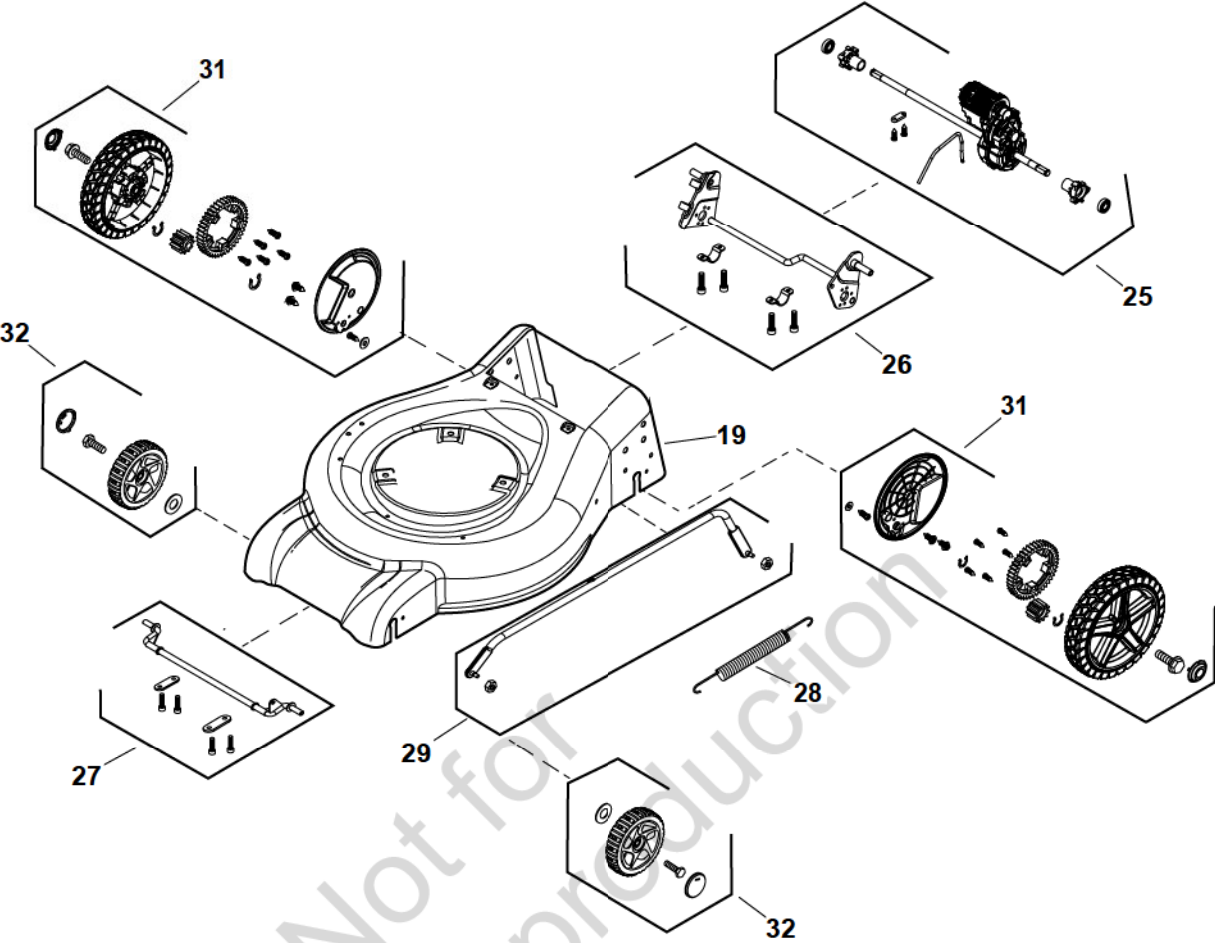

EXPLODED VIEW

PARTS LIST

REF	Part #	Description	QTY	Note
7	84002061	REAR COVER ASSEMBLY	1	
8	-----	COVER, Top, Battery	1	Order Wholegood
9	84002076	BATTERY HOUSING & PCB ASSEMBLY	1	
10	-----	MOTOR, Electric	1	Order Wholegood
11	-----	COVER, Side, Battery	1	Order Wholegood
13	770194	KIT, Side Discharge	1	
14	770193	SIDE COVER Assembly	1	
18	84002065	PLUG, Mulching	1	
20	-----	COVER, Top	1	Order Wholegood
21	-----	COVER, Bottom	1	Order Wholegood
22	84002068	KIT, Blade	1	
23	-----	BAFFLE, Rear	1	Order Wholegood
24	84002066	KIT, Rear Deflector	1	
42	1760266	BATTERY, 82V 2.0	1	Optional
43	1760265	BATTERY, 82V 4.0	1	Optional
44	1760967	BATTERY, 82V 5.0	1	Optional
45	1760263	CHARGER, Rapid 82V	1	Optional

EXPLODED VIEW

PARTS LIST

REF	Part #	Description	QTY	Note
1	84002042	PANEL ASSEMBLY	1	
2	84002043	UPPER HANDLE ASSEMBLY	1	
3	84001954	KIT, Locator, Handles	1	
4	84001931	HANDLE, Lower	2	
5	84001929	KIT, Handle, Release	1	
6	84001930	KIT, Hardware, Handle	1	
12	84001946	SWITCH, Vertical Storage	1	
15	770180	HANDLE, Height Adjust	1	
16	-----	HEIGHT ADJUST, Right	1	Order Wholegood
17	-----	HEIGHT ADJUST, Left	1	Order Wholegood
30	770182	GRASS BAG ASSEMBLY	1	
33	84002074	KIT, Drive Cable	1	
34	84002070	KIT, Control Knob	1	
35	84002075	KIT, Battery Release	1	
36	84001635	KIT, Slides	1	
38	84002071	KIT, Safety Key	1	
39	84002072	SWITCH, Operator Presence	1	
40	84002073	SWITCH, Speed Control	1	
41	84002064	KEY, Safety	1	

EXPLODED VIEW

PARTS LIST

REF	Part #	Description	QTY	Note
19	-----	MOWER DECK	1	Order Wholegood
25	84002067	KIT, Gearbox	1	
26	-----	AXLE, Rear Wheel	1	Order Wholegood
27	770186	KIT, Front Axle	1	
28	84001935	SPRING, Height Adjust	1	
29	-----	BAR, Height Adjust	1	Order Wholegood
31	84002069	KIT, Rear Wheel	2	
32	770188	KIT, Front Wheel	2	