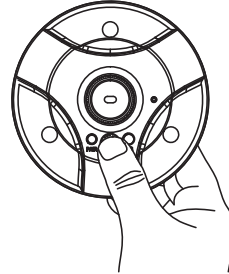

**NOTE:** If the speaker does not turn on after pressing the ON/OFF button for 2 seconds (as outlined in the Use and Care Guide), then please refer to the below steps to reboot the speaker.

- 1** Press the ON/OFF button and the PAIR button at the same time for 3 seconds until the green light on the PAIR button is illuminated.

- 2** Press the ON/OFF button for 2 seconds to turn on the speaker.

**NOTA:** Si la caja eléctrica para suelo no se enciende después de pulsar el botón de encendido/apagado (ON/OFF) durante 2 segundos (tal y como se indica en la Guía de Uso y Cuidado), consulte los siguientes pasos para restaurarla.