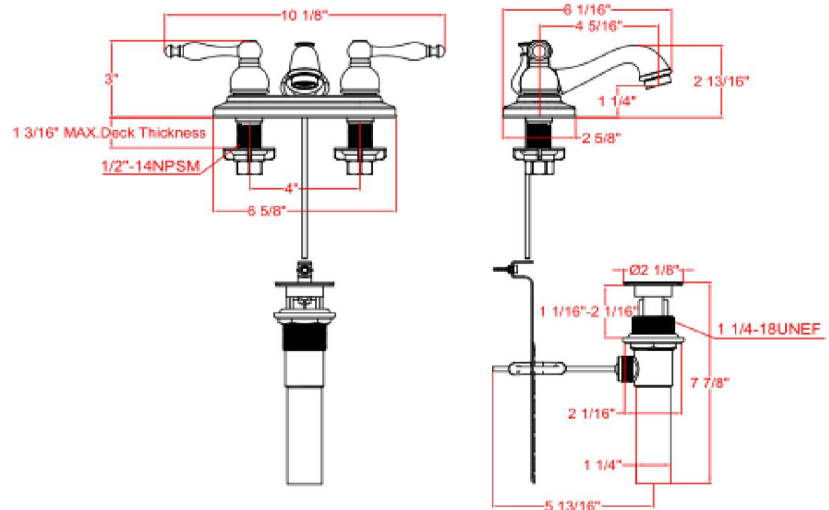

Saratoga Bathroom Faucet  
Satin Nickel

**SPECIFICATIONS**

MATERIAL:	Hybrid	FLOW RATE:	1.2 GPM
HANDLE MATERIAL:	Zinc	LOW FLOW:	Yes
SPOUT MATERIAL:	N/A	HANDLES - CONFIGURATION:	Double Handle
CARTRIDGE MATERIAL:	Washerless	HANDLE REACH:	3.07"
WATERWAY MATERIAL:	Hybrid	SPRAYER INCLUDED:	No
DRAIN MATERIAL:	Brass	DIMENSIONS WITH DECK PLATE:	10.1" L x 6.1" W x 3" D
FAUCET TYPE:	Lav Centerset	WEIGHT WITH DECK PLATE:	2.65 lbs.
MOUNTING TYPE:	Deck Mount	DIMENSIONS W/O DECK PLATE:	10.1" L x 6.1" W x 3" D
MOUNTING HOLES:	3	WEIGHT W/O DECK PLATE:	2.65 lbs.
MAX DECK THICKNESS:	1.26"	PVD FINISH:	Yes
DECK PLATE - INCLUDED:	N/A		
SPOUT REACH:	4.29"		
SPOUT HEIGHT:	1.1"		