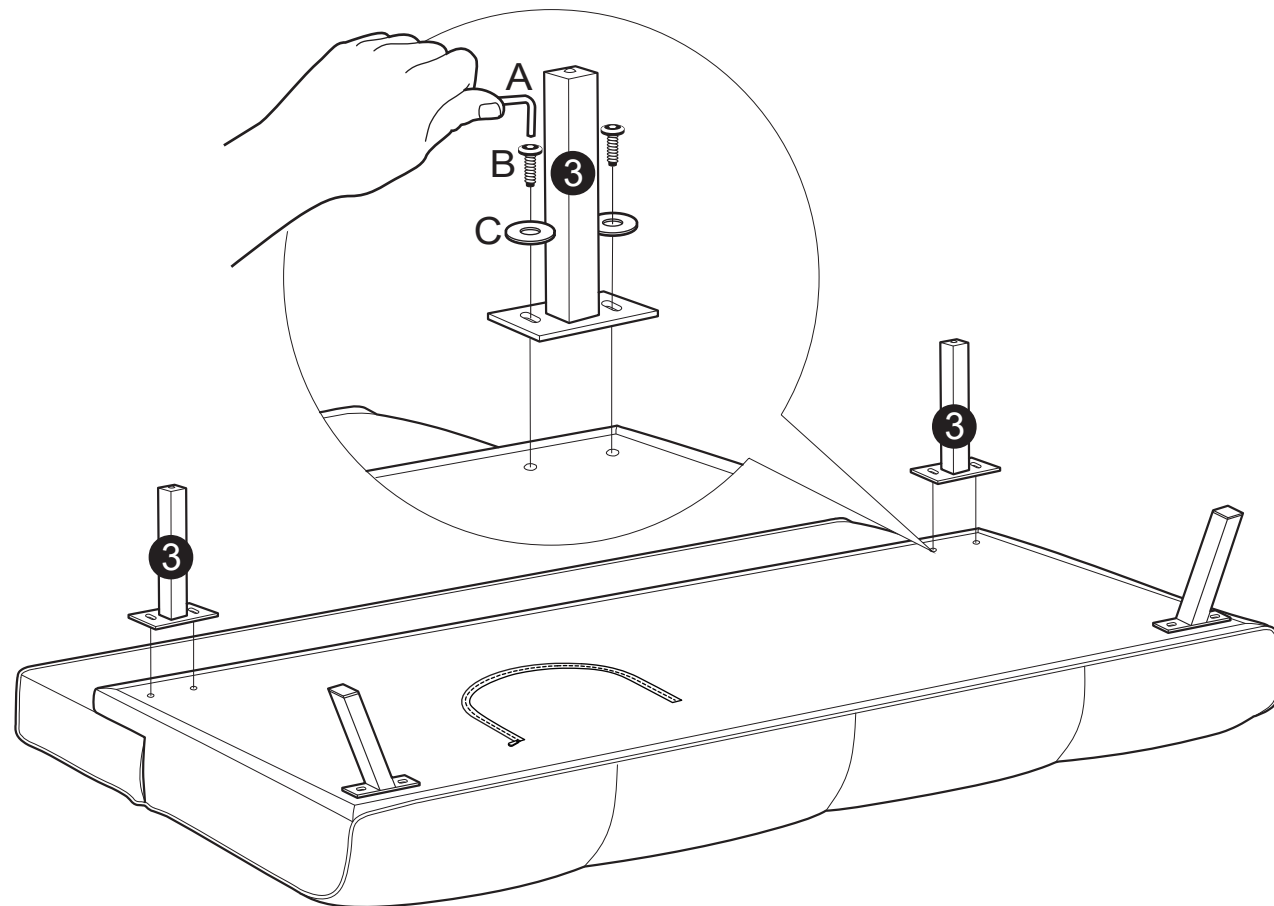

# HARDWARE

A  
Hex Key  
M4 x 70mm  
QTY : 1 PC

B  
Bolt  
M6 x 25mm  
QTY : 8 PCS

C  
Washer  
M6 x 15mm  
QTY : 8 PCS

---

Step 1 :

---

## Step 2 :

---

Step 3 :

---