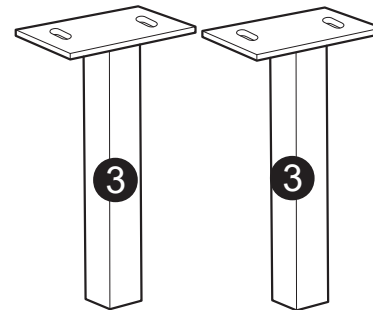

# PARTS

---

Sofa Body  
QTY:1

Front Leg  
QTY:2

Rear Leg  
QTY:2

---

# HARDWARE

A  
Hex Key  
M4 x 70mm  
QTY : 1 PC

B  
Bolt  
M6 x 25mm  
QTY : 8 PCS

C  
Washer  
M6 x 15mm  
QTY : 8 PCS

---

Step 1 :

---