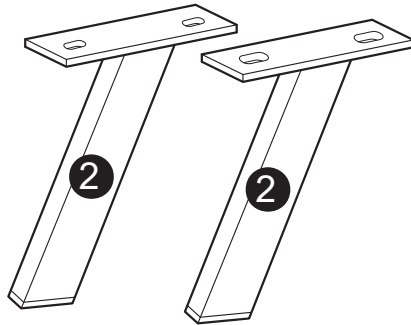

Front Leg
QTY:2