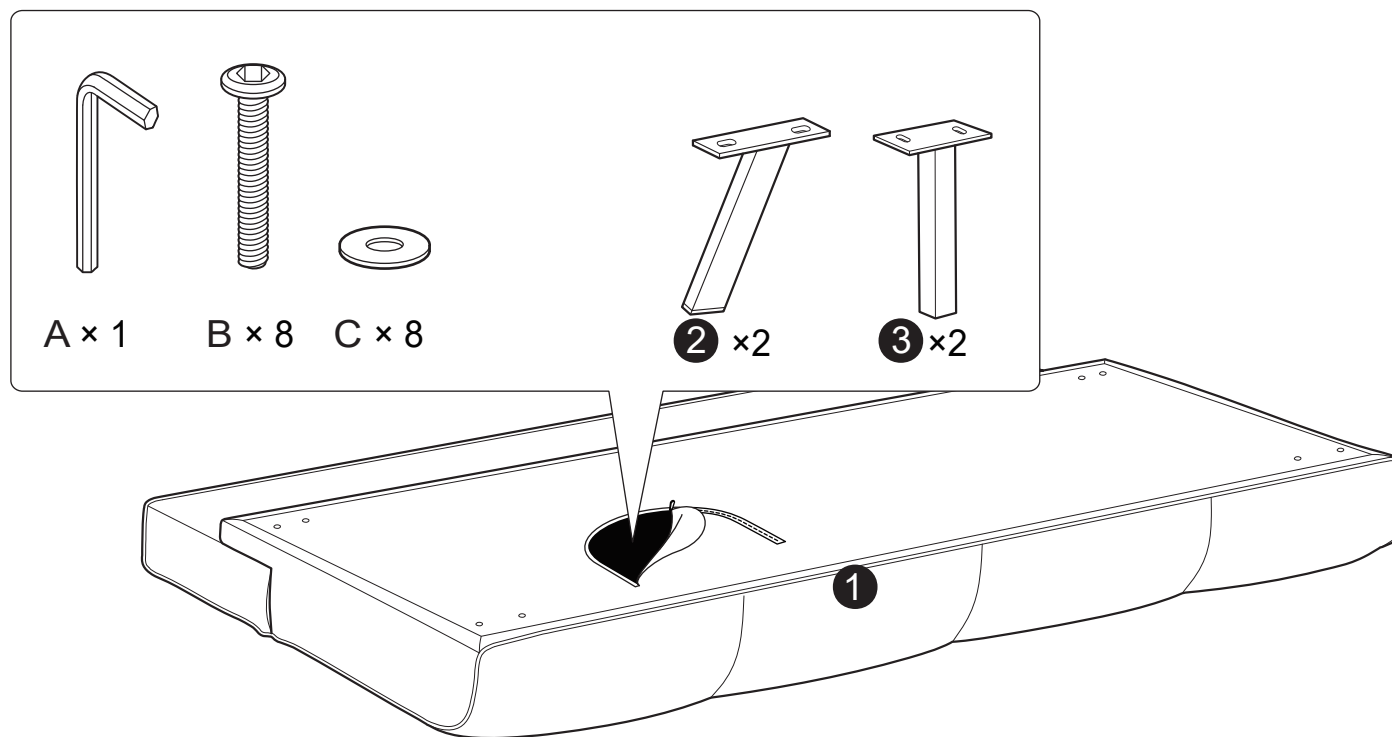

# HARDWARE

A  
Hex Key  
M4 x 70mm  
QTY : 1 PC

B  
Bolt  
M6 x 25mm  
QTY : 8 PCS

C  
Washer  
M6 x 15mm  
QTY : 8 PCS

---

Step 1 :

---

## Step 2 :

---

Step 3 :

---