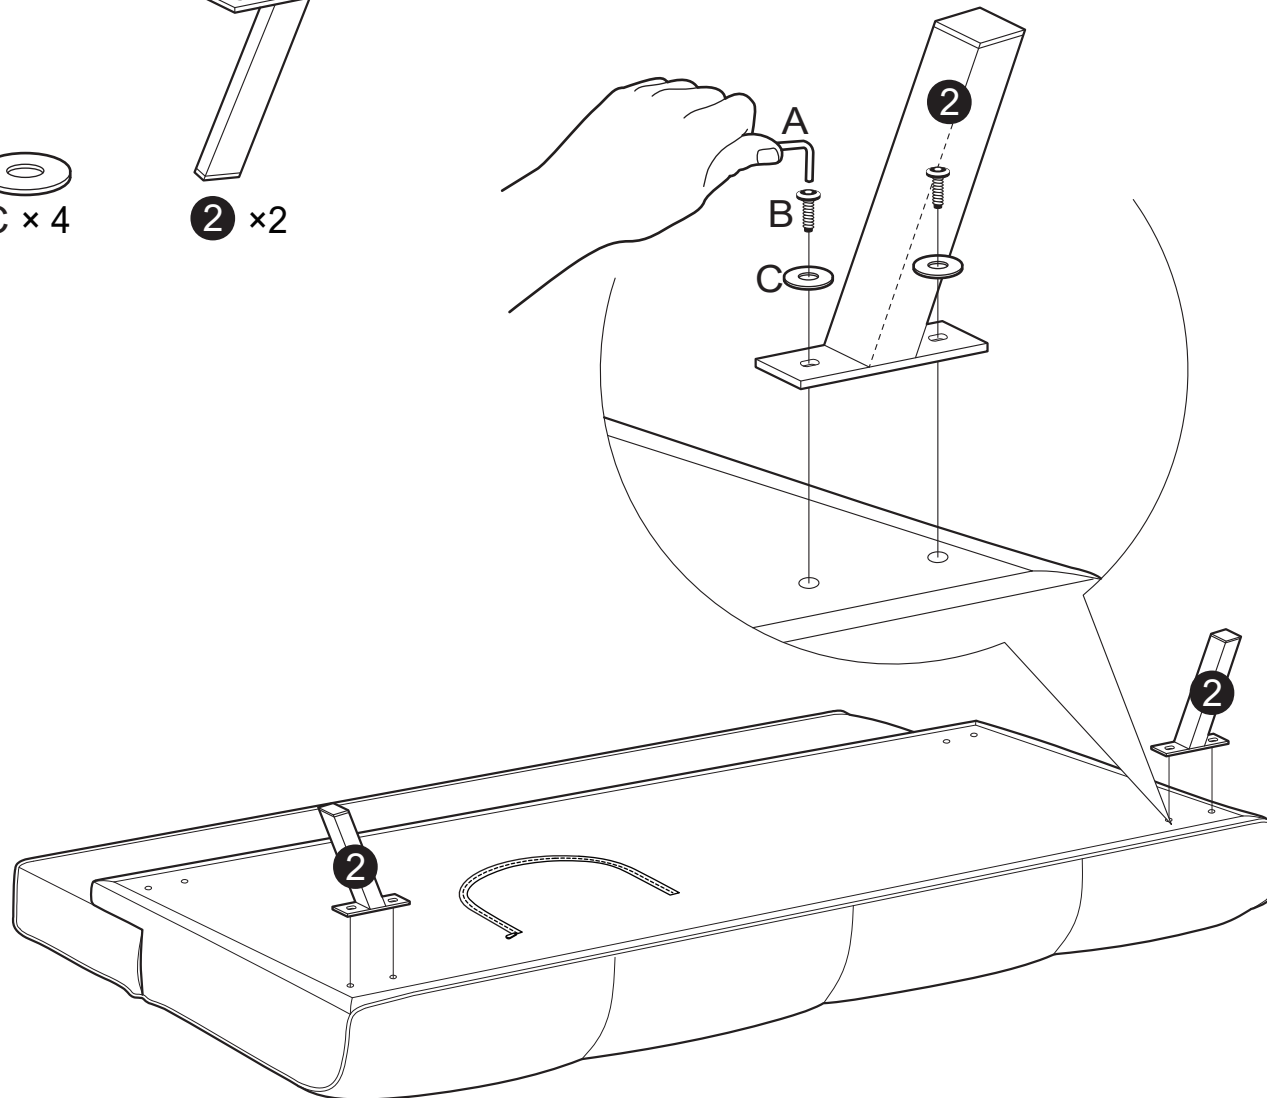

# HARDWARE

A  
Hex Key  
M4 x 70mm  
QTY : 1 PC

B  
Bolt  
M6 x 25mm  
QTY : 8 PCS

C  
Washer  
M6 x 15mm  
QTY : 8 PCS

---

Step 1 :

---

## Step 2 :

---

Step 3 :

---