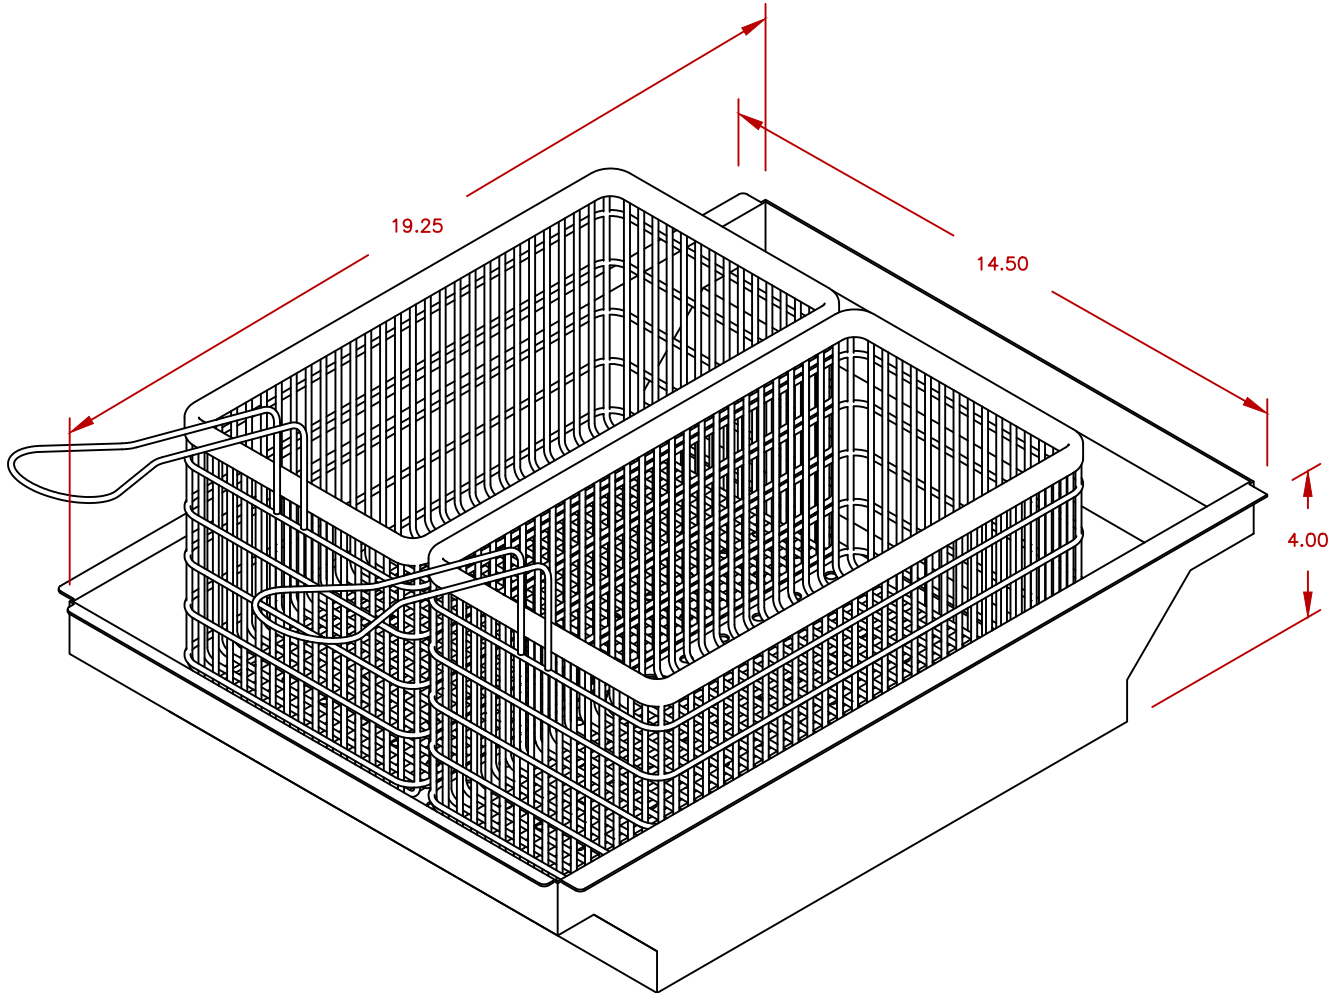

LINE	BBQ LINE
MODEL	DEEP FRY HELPER
NUM	

TITLE
 2021 BARBECUE LINE
 GRILL ACCESORIES
 DEEP FRY HELPER

SCALE:

DWG NO.
 BBQ09902

DWG BY
 M ORTEGA

REVISED

REV. DESCR.

DATE
 12/8/2020