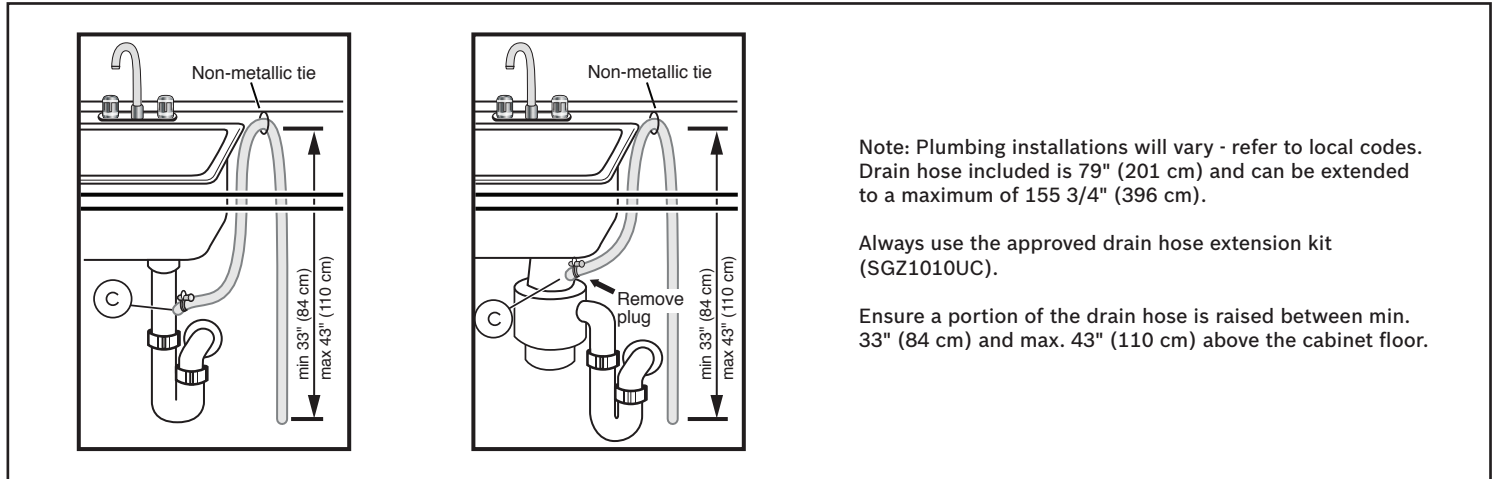

Notes: All height, width and depth dimensions are shown in inches. BSH reserves the absolute and unrestricted right to change product materials and specifications, at any time, without notice. Consult the product's installation instructions for final dimensional data and other details prior to making cutout.

24" Recessed Handle Dishwasher

300 Series – Stainless Steel SHEM63W55N

BOSCH

Invented for life

Installation Details

Accessories: To purchase Bosch accessories, cleaners & parts please visit www.bosch-home.com/us/store or call 1-800-944-2904 (Mon to Fri 5 am to 6 pm PST, Sat 6 am to 3 pm PST).