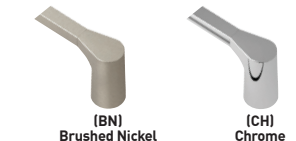

A complete paper holder or towel bar consists of mounting posts (YB4600) and bar or roller.

MOEN
Buy it for looks. Buy it for life.®

Visit our website at moen.com

Customer Service: 1-800-882-0116

International: 1-440-962-2217

Canada: 1-800-465-6130

Mexico: 1-800-718-4345

Fax: 1-800-848-6636

Fax: 1-440-962-2726