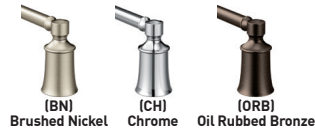

Moen® Collections featuring the Pro-Fit® Installation System — Your time-saving solution for mounting accessories

ICON™ COLLECTION

The sleek, modern style of the Icon collection is designed to perfectly match the Icon collection of faucets.

- YB5803 Double Robe Hook
- YB5808 Pivoting Paper Holder
- YB5818 18" Towel Bar
- YB5822 24" Double Towel Bar
- YB5824 24" Towel Bar
- YB5886 Towel Ring
- YB5890 Glass Shelf

EVA® COLLECTION

The sophisticated flowing curves of the Eva collection are designed to perfectly match the Eva collection of faucets.

- YB2803 Robe Hook
- YB2808 Paper Holder
- YB2818 18" Towel Bar
- YB2824 24" Towel Bar
- YB2886 Towel Ring

DARTMOOR™ COLLECTION

In scale and in style, the Dartmoor collection is designed to delight and perfectly match the Dartmoor collection of faucets. Finial detailing creates a tailored look that's thoroughly classic.

- YB2103 Robe Hook
- YB2108 Paper Holder
- YB2118 18" Towel Bar
- YB2124 24" Towel Bar
- YB2186 Towel Ring

BRANTFORD™ COLLECTION

With beautiful traditional style, this collection is designed to perfectly match the Brantford collection of faucets.

- YB2203 Double Robe Hook
- YB2208 Paper Holder
- YB2218 18" Towel Bar
- YB2224 24" Towel Bar
- YB2286 Towel Ring

GLYDE™ COLLECTION

Elegantly simple, the Glyde collection's graceful curves and contours flow beautifully, creating a transitional style that spans a variety of decorating trends and is designed to perfectly match the Glyde collection of faucets.

- YB2303 Robe Hook
- YB2308 Paper Holder
- YB2318 18" Towel Bar
- YB2324 24" Towel Bar
- YB2386 Towel Ring

MASON® COLLECTION

The bold and rounded design of the Mason collection is designed to perfectly match the popular Chateau® collection of faucets.