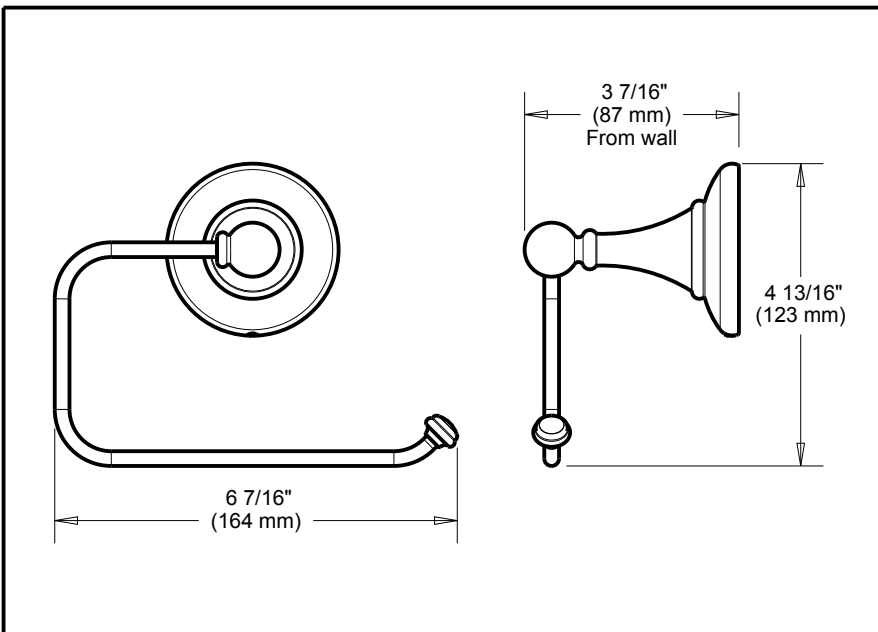

DELTA[®]

ACCESSORIES

- Greenwich II™ Bath Collection
- Euro TPH

Submitted Model No.: _____

Specific Features: _____

STANDARD SPECIFICATIONS:

- Wood blocking is preferable behind all wall surfaces. If wood blocking is not available, the following fasteners are suggested: Tile/Masonry-Plastic or lead Anchors Plaster/drywall-Toggle bolts.
- Mounting hardware and mounting template included with product.