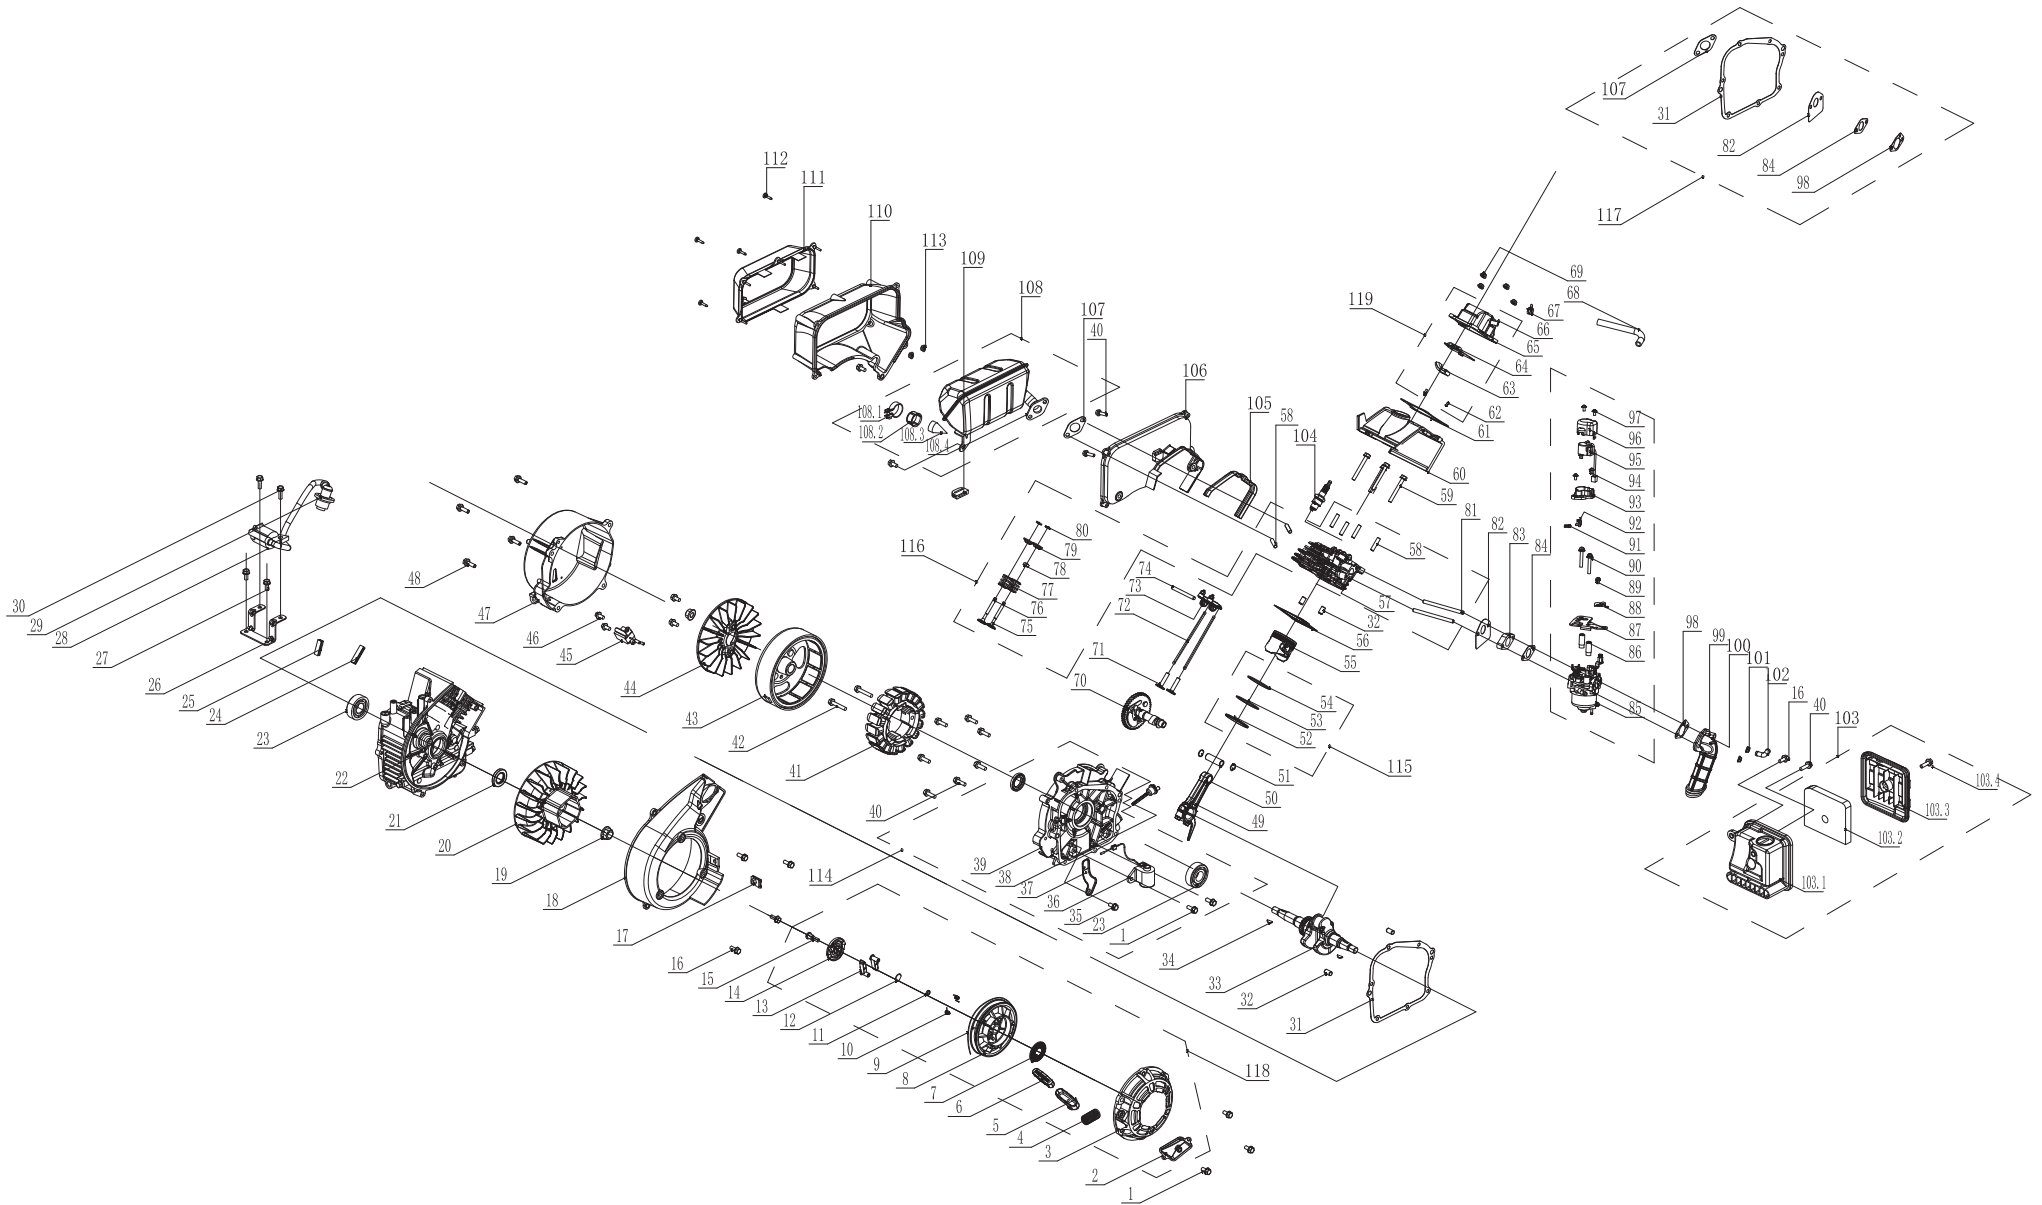

80cc ENGINE PARTS DIAGRAM

Parts Diagrams - Parts Lists - Wiring Diagram

W01785 Portable Generator

NO.	Part Number	Description	Qty.	NO.	Part Number	Description	Qty.
1	316465501	Engine Subassembly	1	55	317713525	Left Side Cover Assy	1
2	317723586	Oil Nozzle	1	56	317723526	Plug II	1
3	317713515	Screw M6×15	1	57	317723527	PlugI	1
4	317713514	Isolator	1	58	317713523	Front Bridge	1
5	317713513	Bolt M6×15	3	59	317713522	Front Cover Assy	1
6	317713512	Isolator	3	60	330713523	Screw St4.2×16	1
7	317713506	Nut M6	7	61	336718363	Screw M6×20	2
8	336718314	Nut M6	4	62	330713594	Circuit Breaker Amp 20A	1
9	317713508	Bolt M6×12	4	63	336755005	Circuit Breaker Cover	1
10	317713509	Base Mounting	2	64	336718383	Screw M4×14	2
11	317713510	Base Mounting	2	65	317713581	Socket 5-20R	1
12	317713507	Base Assy	1	66	330713596	Nut M4	2
13	317713504	Passageway, Air Cleaner	1	67	317713580	Socket L5-30R	1
14	317713505	Passageway, Electric Machinery	1	68	317713562	Parallel Terminal	2
15	330723528	Wire Clip	1	69	316415500	Control Panel Assy	1
16	336718396	Screw M5×20	1	70	317713563	Outlet Cover (parallel Terminal)	2
17	317713539	Bridge Rectifier	1	71	317713578	Outlet Cover L5-30R	1
18	316755500	Ground Wire	1	72	317713579	Outlet Cover 5-20R	1
19	316718302	Control Unit	1	73	336755002	Co Indicator Light	1
20	317713500	Fuel Guide Plate	1	74	336718383	Screw M14×14	5
21	316725500	Rubber, Support	1	75	336713577	Nut M5	2
22	317713541	Clip of Control Unit	1	76	317713567	Flat Washer Φ5	1
23	317713537	Bolt M6×12	4	77	317713560	Screw M3×10	2
24	317713501	Cover, Top	1	78	317713559	Outlet Cover (USB)	1
25	317713503	Right Side Cover Assy	1	79	316735503	Engine Switch Cover	2
26	336718397	Screw M5×14	15	80	317718305	Economic Switch	1
27	317713543	Rubber of Control Unit	2	81	317718303	Engine Switch	1
28	317713542	Mounting of Control Unit	2	82	317713569	Serrated Lock Washers 5	1
29	317713532	Maintenance Cover	1	83	336718345	Bolt M5×12	1
30	317713531	Maintenance Cover	1	84	317713556	USB	1
31	330713525	Cage Nut M5	13	85	316715502	Ignition Assy.	1
32	317713530	Supporter, Back Cover	1	86	317713548	Chock Cable Assy.	1
33	330713527	Bolt M6×16	9				
34	317713529	Fuel Tank Cap Comp	1				
35	317713528	Fuel Filter	1				
36	317713526	Mounting, Fuel Tank	2				
37	317713527	Fuel Tank Assy	1				
38	317713535	Buffer	2				
39	316755501	CO Control Module	1				
40	316715500	Bracket, Fuel Tank	1				
41	317713544	Fuel Canister, Cover	1				
42	336718397	Screw M5×14	2				
43	317713552	Fuel Cock Comp.	1				
44	317713545	Fuel Canister, Base	1				
45	317713547	Tube	1				
46	317718300	Fuel Cock Knob	1				
47	317718304	Bolt M6×20	2				
48	317713550	Screw M4×10	1				
49	317718302	Bush	1				
50	316725501	Hose, Fuel	1				
51	316715503	Tube Clip Φ13.5×10	1				
52	317713579	Filter Tube	1				
53	330713508	Tube Clip Φ10.5×b8	3				
54	316725502	Hose, Fuel	1