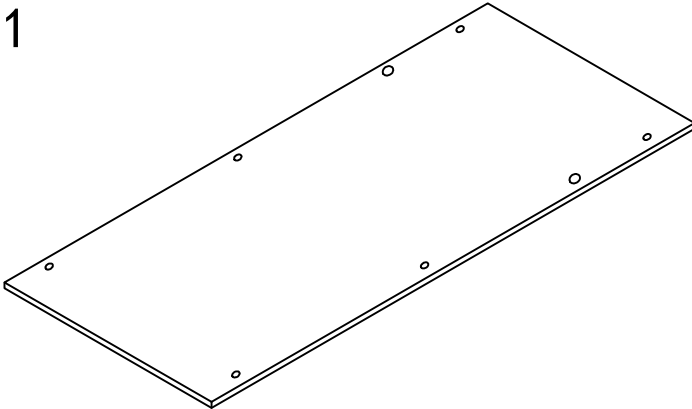

ASSEMBLY INSTRUCTION FOR DX-C0281 P1

LITTLE TREE Corner computer desk

Notes: Don't tighten screws completely at first, just in case parts were assembled wrong and need disassemble. Tighten screws at last when all parts are put together

2PCS

2PCS

2PCS

ASSEMBLY INSTRUCTION FOR DX-C0281 P2

ASSEMBLY INSTRUCTION FOR DX-C0281 P3

H 
M6X40
2PCS

H 
M6X40
8PCS

H 
M6X40
2PCS