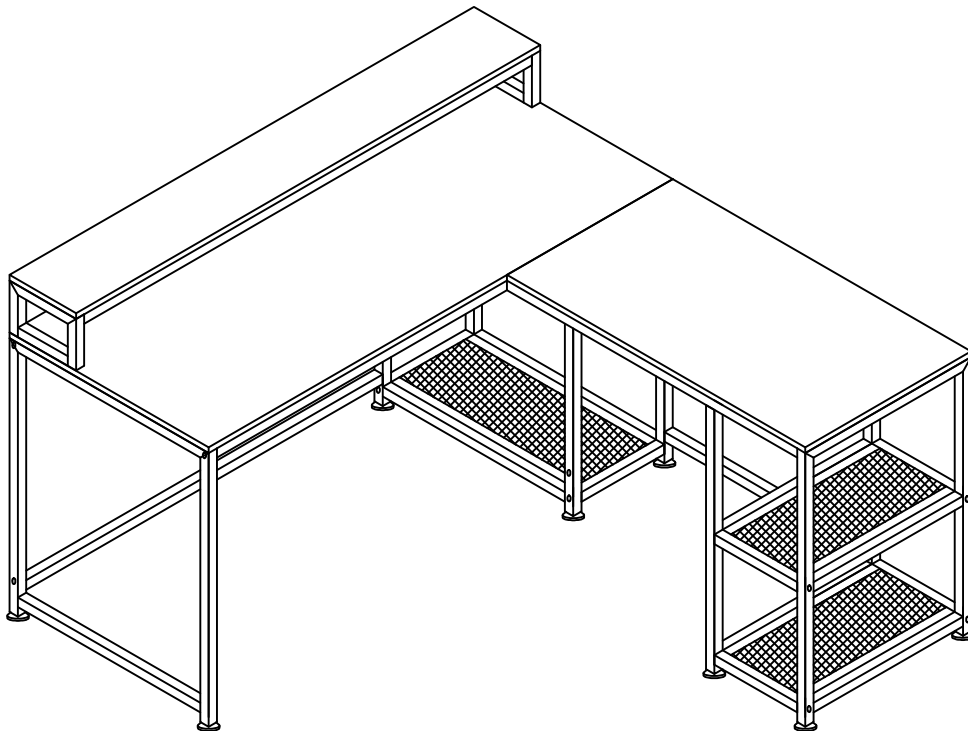

G 
M6X35
10PCS

H 
M6X40
4PCS

G 
M6X35
6PCS

ASSEMBLY INSTRUCTION FOR DX-C0281 P6

G 
M6X35
4PCS

Thanks for choosing Tribesigns desk, your satisfaction is our priority.

**If you have any installation problems or any damages caused by shipping, feel free to contact us at “ support@tribesigns.com“, our friendly customer service will solve problem for you
www.tribesigns.com**