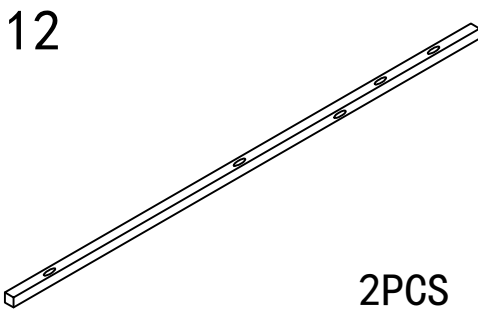

ASSEMBLY INSTRUCTION FOR DX-C0281 P1

LITTLE TREE Corner computer desk

Notes: Don't tighten screws completely at first, just in case parts were assembled wrong and need disassemble. Tighten screws at last when all parts are put together

2PCS

2PCS

2PCS

ASSEMBLY INSTRUCTION FOR DX-C0281 P2

ASSEMBLY INSTRUCTION FOR DX-C0281 P3

H 
M6X40
2PCS

H 
M6X40
8PCS

H 
M6X40
2PCS