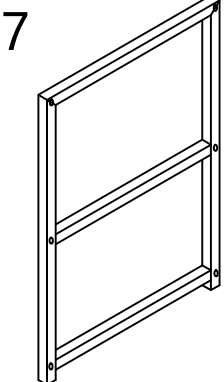

ASSEMBLY INSTRUCTION FOR DX-C0281 P1

LITTLE TREE Corner computer desk

Notes: Don't tighten screws completely at first, just in case parts were assembled wrong and need disassemble. Tighten screws at last when all parts are put together

2PCS

2PCS

2PCS

ASSEMBLY INSTRUCTION FOR DX-C0281 P2

ASSEMBLY INSTRUCTION FOR DX-C0281 P3

H 
M6X40
2PCS

H 
M6X40
8PCS

H 
M6X40
2PCS