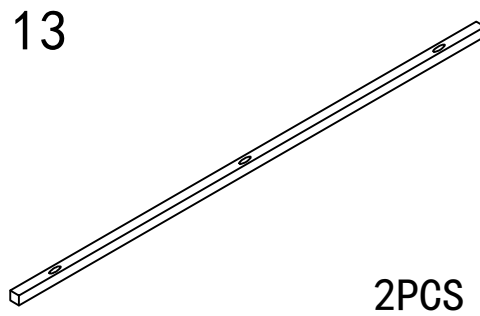

ASSEMBLY INSTRUCTION FOR DX-C0281 P1

LITTLE TREE Corner computer desk

Notes: Don't tighten screws completely at first, just in case parts were assembled wrong and need disassemble. Tighten screws at last when all parts are put together

2PCS

2PCS

2PCS

ASSEMBLY INSTRUCTION FOR DX-C0281 P2

ASSEMBLY INSTRUCTION FOR DX-C0281 P3

H 
M6X40
2PCS

H 
M6X40
8PCS

H 
M6X40
2PCS