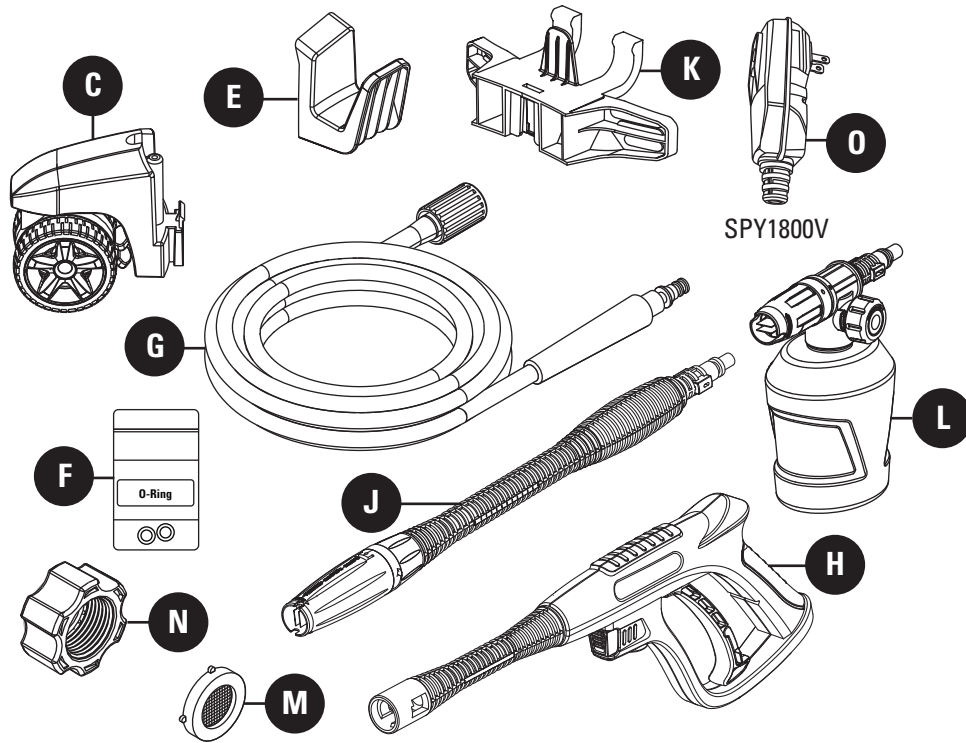

Replacement Parts

For replacement parts, call our customer service department at 1-855-770-7529. 9:00 a.m. - 5:00 p.m., EST, Monday - Friday or order online at www.powerplaypro.com.

Part	Description	Part #
C	Caster	PWXA093
E	Hose Holder	PWXA094
F	O-Ring Replacement Kit	PWXA096
G	Hose	PWXA098
H	Spray Gun	PWXA099
J	Lance	PWXA097

Part	Description	Part #
K	Foam Cannon Bracket	PWXA095
L	Foam Cannon	PWXA076
M	Water Filter	PWXA091
N	Garden Hose Adapter	PWXA090
O	GFCI Assembly	PWXA092