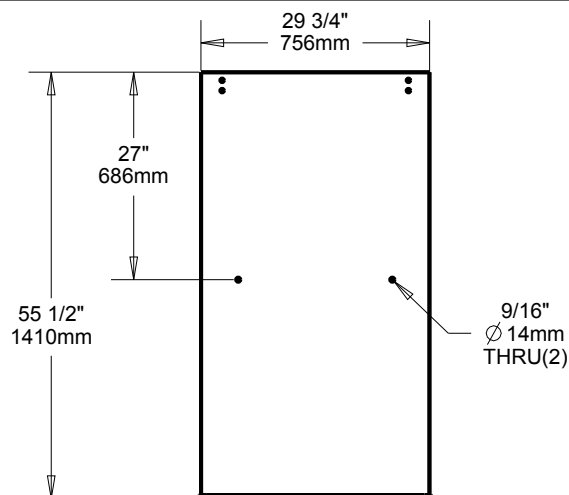

TECHNICAL DATA

SHOWER DOOR

SLIDING MOD STYLE BATHTUB TRACK 60"

ID	DESCRIPTION	QTY	MATERIAL
1	#8-18 X 1.5" LONG PHILLIPS HEAD	4	SS
2	BLADE SEAL 10mm TUB	1	PVC
3	BUBBLE SEAL 10mm TUB	1	PVC
4	10mm DAMPER	4	ASSEMBLY
5	MOD DOOR ROLLER ASSY 10mm GLASS	4	ASSEMBLY
6	BUBBLE SEAL w/WING 10mm TUB	2	PVC
7	B3 EXPOSED ROLLER DOOR TOP TRACK	1	AL6463
8	TOGGLE WALL ANCHOR	4	POLYPROPYLENE
9	MOD BOTTOM TRACK	1	AL6463
10	MOD BOTTOM BUMPER 10mm	2	PVC
11	MOD CENTER GUIDE 10mm GLASS	1	NYLON
12	B3 EXPOSED ROLLER ROLLER GLASS WALL BRACKET	2	ZINC_DIE_CAST
13	MOD DRILL GUIDE FOR TOP TRACK BRACKET	1	AL6063_EXT
14	MOD DRILL GUIDE FOR DAMPER	1	NYLON
15	MOD TOP TRACK RETAINER	2	NYLON
16	MOD CENTER GUIDE OVER	1	NYLON
17	M5 x 12 mm STAINLESS STEEL	2	SS
18	#6 x 3/8 TYPE BT SS	1	SS
19	MOD NYLON O RING	1	NYLON
20	10mm GLAZING EXTRUSION	2	TRITAN
21	10mm GLAZING END	4	TRITAN

UNIQUE FEATURE: Constructed of Corrosion Resistant Anodized Aluminum.
60" Track Assembly Kit

Fits 60" Shower Doors with an Opening min/max of 50 1/8" - 58 1/2" (127cm-149cm),
with a Height of 59 1/4" (150cm).

NOTE: Height of 63" (160cm) Required for installation
Compatible with all 1/4" (6mm) Delta Shower Glass

WARRANTY: 5 Year Limited Warranty.

see what Delta can do

TECHNICAL DATA

Shower Door

3/8"(10mm) SLIDING BATHTUB
60" GLASS PANELS

MATERIALS: 3/8" (10mm) Tempered Glass Panels.

INSTALLATION: Detailed Instructions and Hardware Included in Track Kit (Sold separately) for Easy Installation.

UNIQUE FEATURES: Spot Guard Easy Clean Coating.