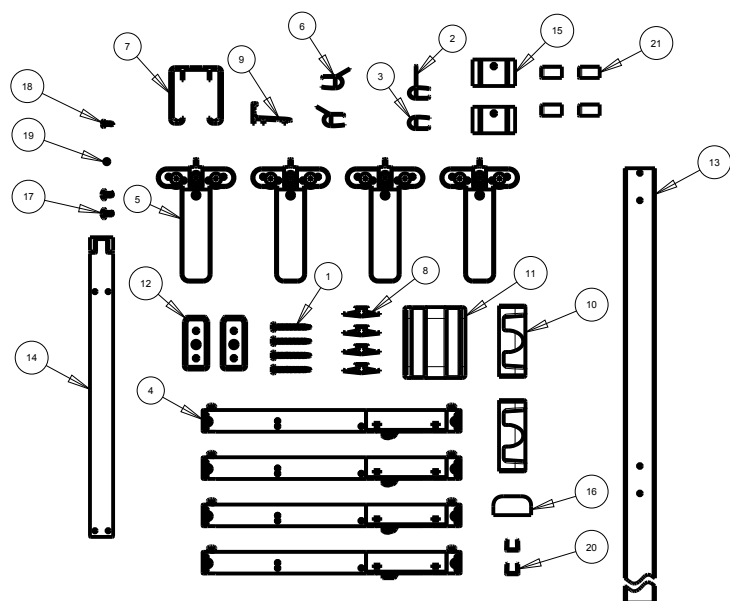

TECHNICAL DATA

SHOWER DOOR

SLIDING MOD STYLE BATHTUB TRACK 60"

ID	DESCRIPTION	QTY	MATERIAL
1	#8-18 X 1.5" LONG PHILLIPS HEAD	4	SS
2	BLADE SEAL 10mm TUB	1	PVC
3	BUBBLE SEAL 10mm TUB	1	PVC
4	10mm DAMPER	4	ASSEMBLY
5	MOD DOOR ROLLER ASSY 10mm GLASS	4	ASSEMBLY
6	BUBBLE SEAL w/WING 10mm TUB	2	PVC
7	B3 EXPOSED ROLLER DOOR TOP TRACK	1	AL6463
8	TOGGLE WALL ANCHOR	4	POLYPROPYLENE
9	MOD BOTTOM TRACK	1	AL6463
10	MOD BOTTOM BUMPER 10mm	2	PVC
11	MOD CENTER GUIDE 10mm GLASS	1	NYLON
12	B3 EXPOSED ROLLER ROLLER GLASS WALL BRACKET	2	ZINC_DIE_CAST
13	MOD DRILL GUIDE FOR TOP TRACK BRACKET	1	AL6063_EXT
14	MOD DRILL GUIDE FOR DAMPER	1	NYLON
15	MOD TOP TRACK RETAINER	2	NYLON
16	MOD CENTER GUIDE OVER	1	NYLON
17	M5 x 12 mm STAINLESS STEEL	2	SS
18	#6 x 3/8 TYPE BT SS	1	SS
19	MOD NYLON O RING	1	NYLON
20	10mm GLAZING EXTRUSION	2	TRITAN
21	10mm GLAZING END	4	TRITAN

UNIQUE FEATURE: Constructed of Corrosion Resistant Anodized Aluminum.
60" Track Assembly Kit

Fits 60" Shower Doors with an Opening min/max of 50 1/8" - 58 1/2" (127cm-149cm),
with a Height of 59 1/4" (150cm).

NOTE: Height of 63" (160cm) Required for installation
Compatible with all 1/4" (6mm) Delta Shower Glass

WARRANTY: 5 Year Limited Warranty.

see what Delta can do

TECHNICAL DATA

Shower Door

3/8"(10mm) SLIDING BATHTUB
60" GLASS PANELS

MATERIALS: 3/8" (10mm) Tempered Glass Panels.

INSTALLATION: Detailed Instructions and Hardware Included in Track Kit (Sold separately) for Easy Installation.

UNIQUE FEATURES: Spot Guard Easy Clean Coating.