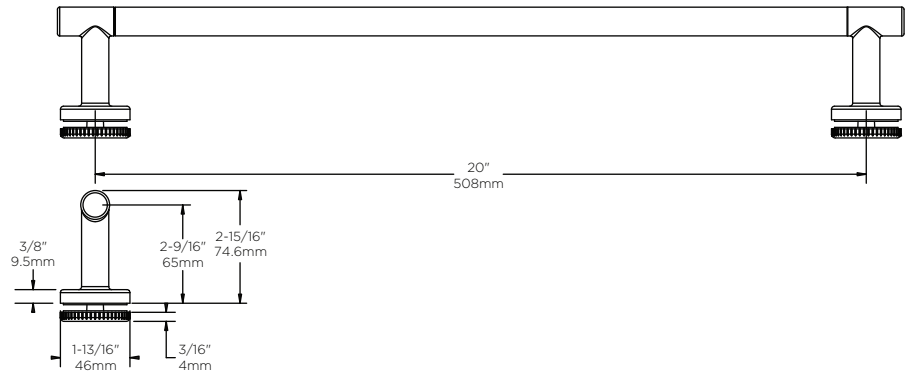

UNIQUE FEATURE: Constructed of Corrosion Resistant Anodized Aluminum.
60" Track Assembly Kit

Fits 60" Shower Doors with an Opening min/max of 50 1/8" - 58 1/2" (127cm-149cm),
with a Height of 59 1/4" (150cm).

NOTE: Height of 63" (160cm) Required for installation
Compatible with all 1/4" (6mm) Delta Shower Glass

WARRANTY: 5 Year Limited Warranty.

see what Delta can do

TECHNICAL DATA

Shower Door

3/8"(10mm) SLIDING BATHTUB
60" GLASS PANELS

Includes Pre-Installed Clear Bottom Glazing.

MOD: Fits Doors with an Opening min/max of 50 1/8" - 58 1/2" (127cm - 149cm)

NOTE: Not compatible with Delta Traditional or Delta Contemporary Track Kits

WARRANTY: 5 Year Limited Warranty.

see what Delta can do

TECHNICAL DATA

Shower Door

LYNDALL™ HANDLE

- MATERIALS:** Zinc Posts for All, Stainless Steel Bars for Polished Chrome, Aluminum Bars for Brushed Nickel, Oil Rubbed Bronze, Polished Brass and Matte Black.
- INSTALLATION:** Detailed Instructions and Hardware Included for Easy Installation.
- UNIQUE FEATURE:** Coordinates with Delta® Faucets and Bath Hardware. Compatible with All Delta® Sliding Bathtub or Shower Doors.
- WARRANTY:** 5 Year Limited Warranty.