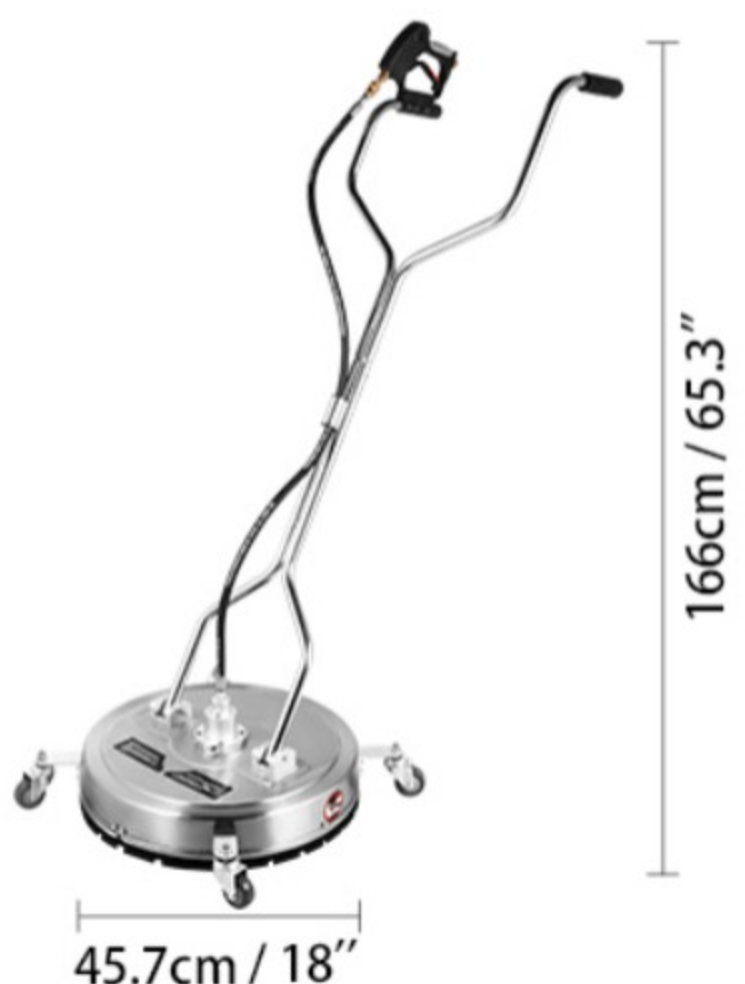

Specifications

- Cleaning Surface: 18" / 45.7 cm
- Max. Working Pressure: 4000 PSI
- Max. Flow: 10.5 GPM
- Min. Working Pressure: 2000 PSI
- Min. Flow: 3 GPM
- Inlet: 3/8" QC Female Plug
- Outlet: Three 1.75 mm orifice nozzles
- Maximum Temperature: 212 °F

Package Content

- 1 x Surface Cleaner