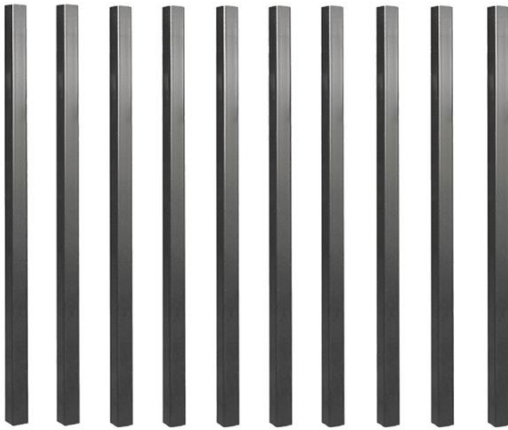

- Porches
- Decks
- Balconies
- Pet Enclosures
- Pergolas
- Outdoor Stairs

QUESTIONS? INQUIRIES? CONTACT US FOR MORE INFORMATION

Email: [sales@nuvoiron.com](mailto:sales@nuvoiron.com) | Toll Free: 1 (866) 955-0355

# Square Balusters and Connectors ----->

**SQPS26 3/4" Square x 26" Long Galvanized Steel Tubing Baluster**  
Stainless Steel Screws Included\*  
10 pcs. per consumerpack

**SQPS32 3/4" Square x 32" Long Galvanized Steel Tubing Baluster**  
Stainless Steel Screws Included\*  
10 pcs. per consumerpack