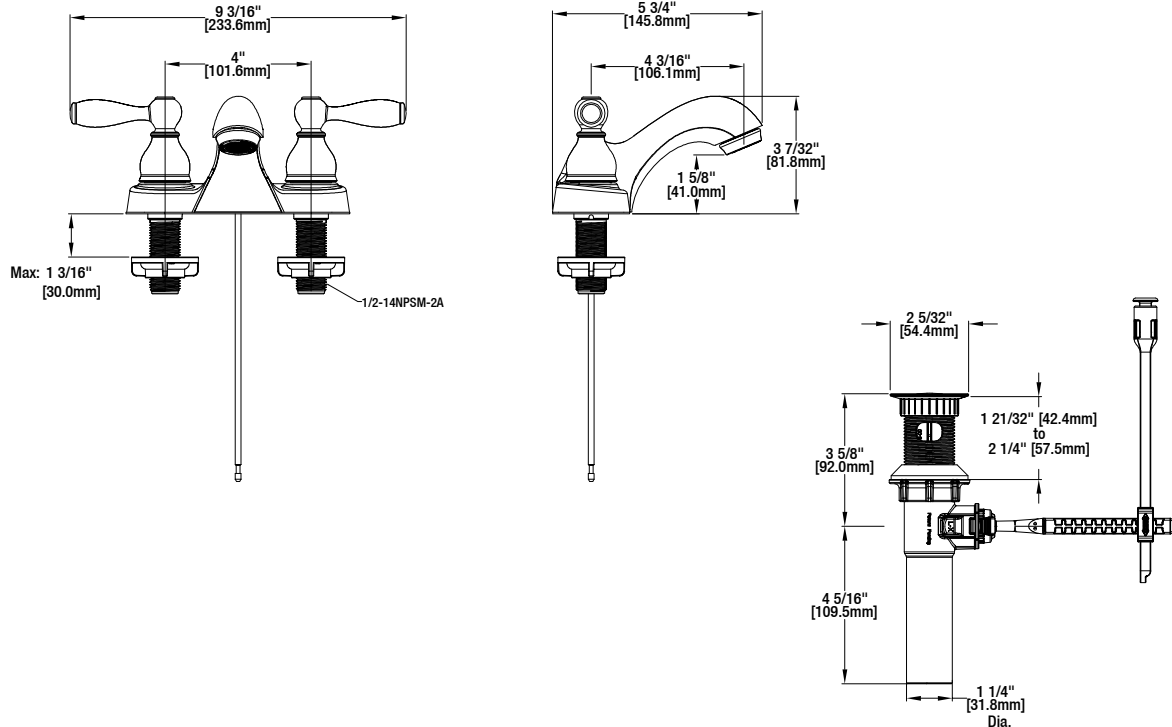

WARRANTY

- Limited Lifetime Warranty

INSTALLATION DIMENSIONS

Glacier Bay reserves the right to make changes in specifications and materials and to change and discontinue models, both without notice or obligation. Dimensions are for reference only.