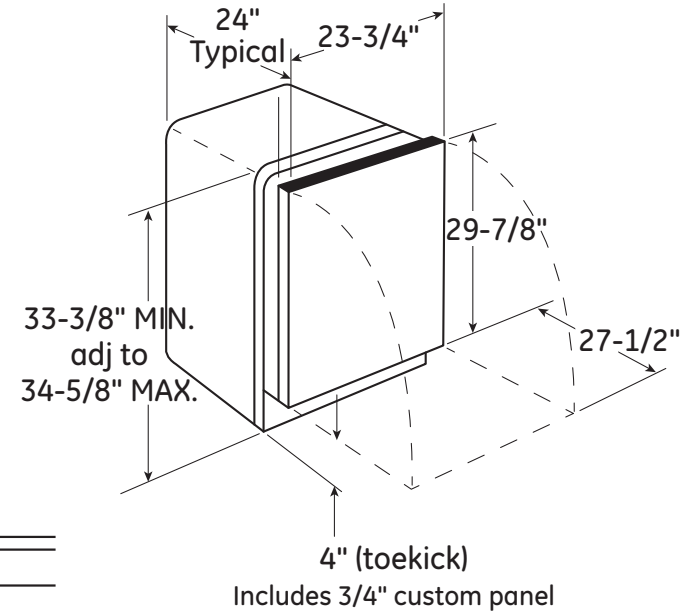

GDT590SGJ/SMJ/SSJ

GE® Stainless Steel Interior Dishwasher with Hidden Controls

DIMENSIONS AND INSTALLATION INFORMATION (IN INCHES)

ELECTRICAL RATING

Voltage AC	120
Hertz.....	60
Total connected load amperage.....	7.1
Calrod® heater watts	415/800

For use on adequately wired 120-volt, 15-amp circuit having 2-wire service with a separate ground wire. This appliance must be grounded for safe operation.

INSTALLATION INFORMATION:

installing, consult installation instructions packed with product for current dimensional data.