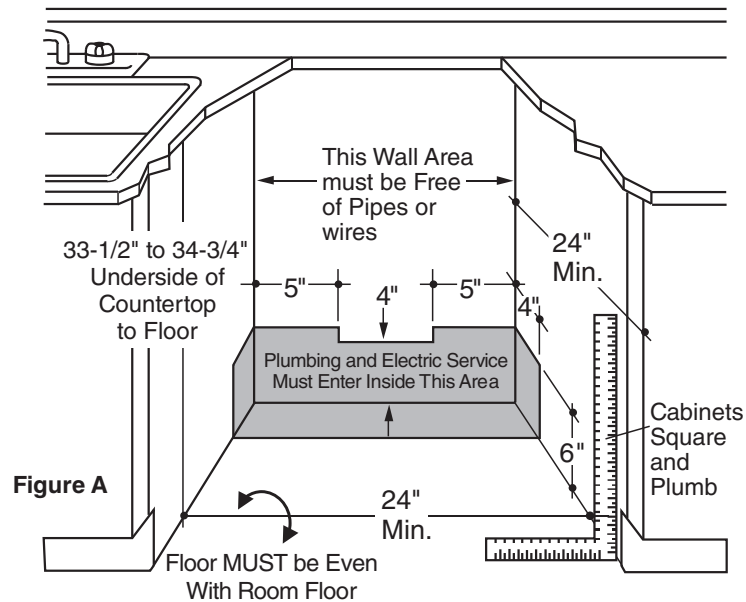

GDT590SGJ/SMJ/SSJ

GE® Stainless Steel Interior Dishwasher with Hidden Controls

DIMENSIONS AND INSTALLATION INFORMATION (IN INCHES)

ELECTRICAL RATING

Voltage AC	120
Hertz.....	60
Total connected load amperage.....	7.1
Calrod® heater watts	415/800

For use on adequately wired 120-volt, 15-amp circuit having 2-wire service with a separate ground wire. This appliance must be grounded for safe operation.

INSTALLATION INFORMATION:

installing, consult installation instructions packed with product for current dimensional data.