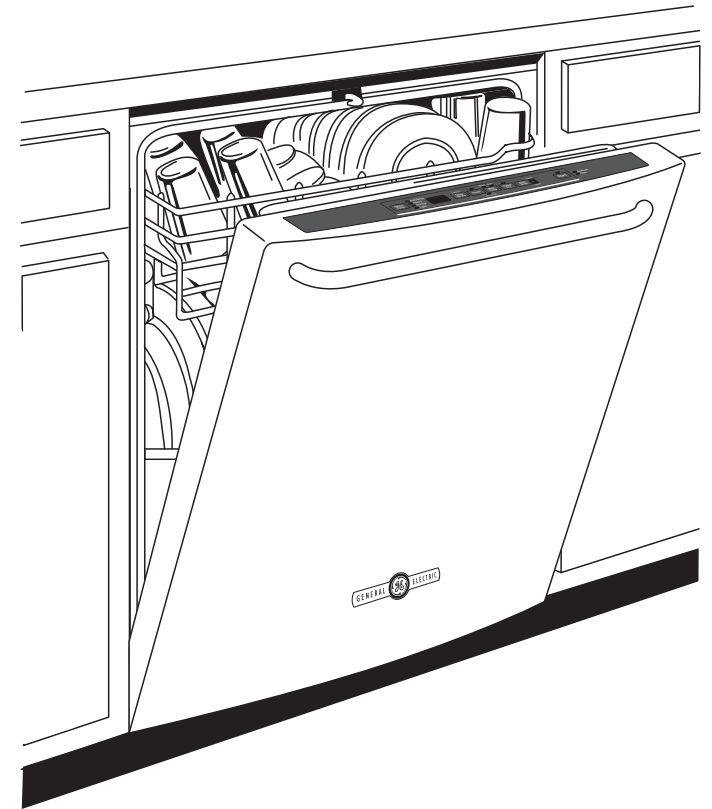

GDT590SGJ/SMJ/SSJ

GE® Stainless Steel Interior Dishwasher with Hidden Controls

FEATURES AND BENEFITS

Full stainless steel interior – Enjoy an attractive appearance and long-lasting durability

Third Rack – Easily clean an entire flatware collection, knives and small utensils with an additional rack across the top of the dishwasher

GE's most advanced wash system – Consistently clean and dry dishes are ensured with GE's most advanced wash system, featuring 65% more wash power.*

Easy touch adjustable upper rack with 2 Stem Safe shelves – Quickly adjust the upper rack 2 inches up or down to accommodate tall glassware and 10-1/2" plates with plenty of room in the bottom rack for large platters and cookie sheets

48 dBA with status light on door – A dishwasher this quiet has a status light to let you know it is running

Full extension smooth glide upper rack – Loading and unloading is smooth and simple with a durable rack that fully extends on ball bearings

Hidden vent with fan dry – Dishes dry efficiently and quickly with a fan that extracts moisture from the interior

Model GDT590SSJSS – Stainless steel

Model GDT590SGJWW – White

Model GDT590SGJBB – Black

Model GDT590SMJES – Slate

*Wash power delivered to each rack. Compared to previous GE models.

GE APPLIANCES