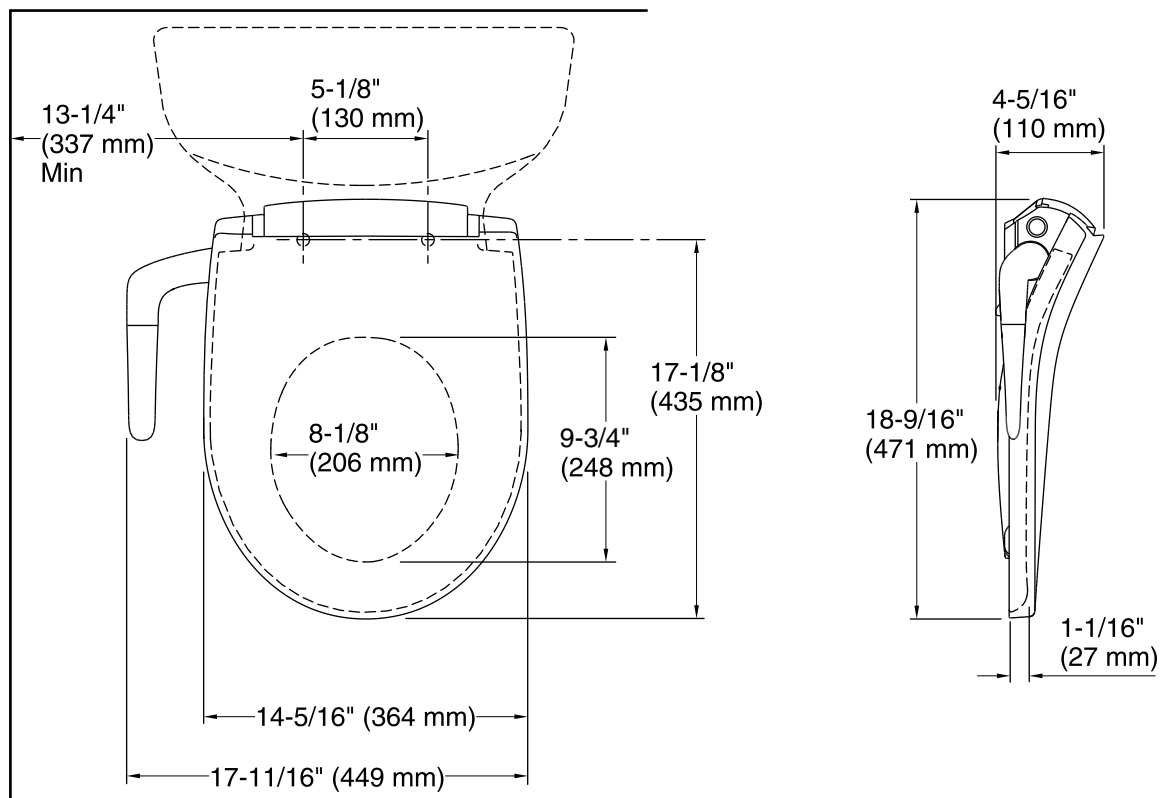

Material

- Plastic

Installation

- Fits most round toilets.
- Requires connection to toilet water supply line. All hoses and connections are included.
- Requires phillips screwdriver and adjustable wrench for installation.

Technical Information

All product dimensions are nominal.

Seat shape type: Round
 Seat front type: Closed front
 Seat hinge type: Quick-Attach®, Quiet-Close™, Quick-Release™

Notes

Install this product according to the installation guide.