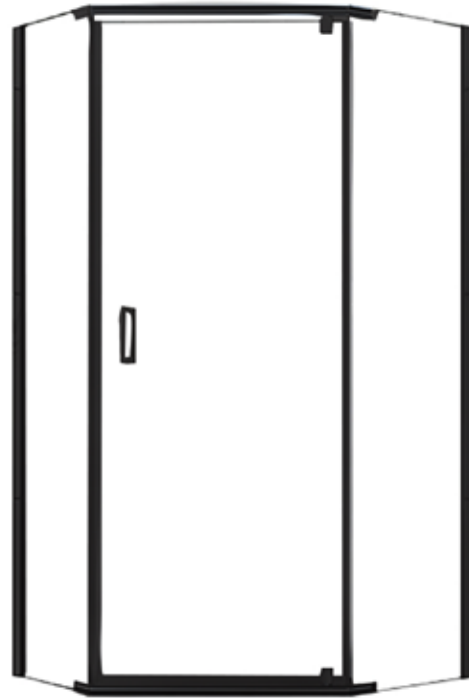

FRAMELESS NEO-ANGLE SHOWER DOOR

Model #: CVNA0674-CL-MB

FITS CENTERLINE 23-1/8" x 24-3/8" x 23-1/8" & 74"H

Clear Glass

Matte Black Finish

1/4" tempered safety glass

Aluminum frame

Stylish 8" back-to-back handle

Easy installation - no cutting necessary

Full length magnetic strike for ultimate water seal

Reversible left or right hand swing

Convenient 71-5/8" walk through height

Sizing to coordinate with most
42" Neo-Angle bases

H2OFF® Clean Glass Technology is applied
to the inside surface of the glass

Backed by a 10-Year Warranty