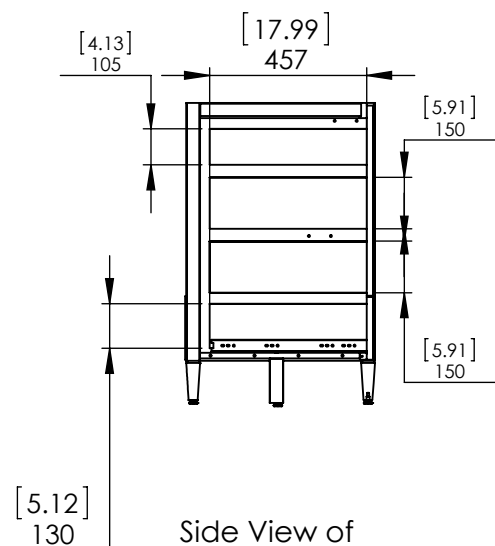

Top View

Isometric View

Side View of
Central Drawers

Front View

SECTION B-B
SCALE 1 : 22

Side View

DWR	ARB	03/26/18
REV	R&D	03/26/18
APP	ING	03/26/18

SCALE: 1:20 MODELO:

ITEM: CB60-WH CB60-ST CB60-FG	CB60-CH CB60-CR	REV A
-------------------------------------	--------------------	-----------------

NAME: **Claxby 60in- White/
Sterling**

MATERIAL: **German Beech 4/4
Laminated Particle Board**

Vanity Claxby 60 White

DRAWING TYPE	ITEM ID	ITEM DESCRIPTION	TECHNOLOGIES	DRAWING STATUS	REV	ECO #	DESCRIPTION	REV'D BY DATE	CHK'D BY DATE	APRV'D BY DATE
Finish Good	SS61R-AH	Vtop Rect 61x22 Bitono SS Silver Ash	Solid Surface	Ready for production	0		New Model	2/27/18	2/27/18	2/27/18

<p>PROPRIETARY AND CONFIDENTIAL</p> <p>THE INFORMATION CONTAINED IN THIS DRAWING IS THE SOLE PROPERTY OF WOODCRAFTERS. ANY REPRODUCTION IN PART OR AS A WHOLE WITHOUT THE WRITTEN PERMISSION OF WOODCRAFTERS IS PROHIBITED.</p>	UNLESS OTHERWISE SPECIFIED					
	DIMENSIONS ARE IN MM. AND (INCHES)					
	TOLERANCES ARE					
	+ 0.125 [3.175] - 0.125 [-3.175]					
	SCALE:1:10					
DRAWN	R. Rubio	DATE	2/27/18			
CHECKED	R. Rubio	DATE	2/27/18			
ENG APPR.	R. Rubio	DATE	2/27/18			
MFG APPR.	C. Leal	DATE	2/27/18			
SIZE	A	DWG. NO.	Vtop Rect 61x22 Bitono SS Silver Ash			
				SHEET 1 OF 1	REV: 0	