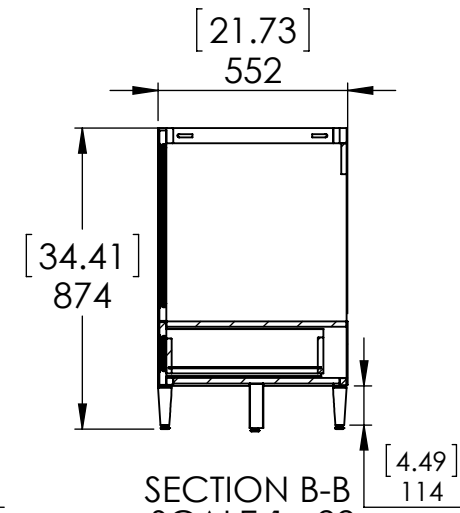

Top View

Isometric View

Side View of
Central Drawers

Front View

SECTION B-B
SCALE 1 : 22

Side View

DWR	ARB	03/26/18
REV	R&D	03/26/18
APP	ING	03/26/18

SCALE: 1:20 MODELO:

ITEM: CB60-WH CB60-ST CB60-FG	CB60-CH CB60-CR	REV A
-------------------------------------	--------------------	-----------------

NAME: **Claxby 60in- White/
Sterling**

MATERIAL: **German Beech 4/4
Laminated Particle Board**

Vanity Claxby 60 White

DRAWING TYPE	ITEM ID	ITEM DESCRIPTION	TECHNOLOGIES	DRAWING STATUS	REV	ECO #	DESCRIPTION	REV'D BY DATE	CHK'D BY DATE	APRV'D BY DATE
Finish Good	SS61R-AH	Vtop Rect 61x22 Bitono SS Silver Ash	Solid Surface	Ready for production	0		New Model	2/27/18	2/27/18	2/27/18

<p>PROPRIETARY AND CONFIDENTIAL</p> <p>THE INFORMATION CONTAINED IN THIS DRAWING IS THE SOLE PROPERTY OF WOODCRAFTERS. ANY REPRODUCTION IN PART OR AS A WHOLE WITHOUT THE WRITTEN PERMISSION OF WOODCRAFTERS IS PROHIBITED.</p>	UNLESS OTHERWISE SPECIFIED					
	DIMENSIONS ARE IN MM. AND (INCHES)					
	TOLERANCES ARE					
	+ 0.125 [3.175] - 0.125 [-3.175]					
	SCALE:1:10					
DRAWN	R. Rubio	DATE	2/27/18			
CHECKED	R. Rubio	DATE	2/27/18			
ENG APPR.	R. Rubio	DATE	2/27/18			
MFG APPR.	C. Leal	DATE	2/27/18			
SIZE	A	DWG. NO.	Vtop Rect 61x22 Bitono SS Silver Ash			
				SHEET 1 OF 1	REV: 0	