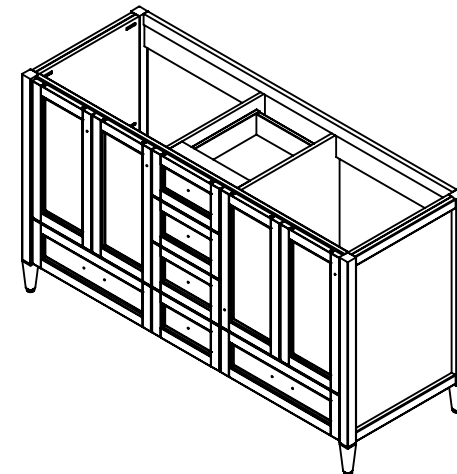

Top View

Isometric View

Side View of
Central Drawers

Front View

SECTION B-B
SCALE 1 : 22

Side View

DWR	ARB	03/26/18
REV	R&D	03/26/18
APP	ING	03/26/18

SCALE: 1:20 MODELO:

ITEM: CB60-WH CB60-ST CB60-FG	CB60-CH CB60-CR	REV A
-------------------------------------	--------------------	-----------------

NAME: **Claxby 60in- White/
Sterling**

MATERIAL: **German Beech 4/4
Laminated Particle Board**

Vanity Claxby 60 White

DRAWING TYPE	ITEM ID	ITEM DESCRIPTION	TECHNOLOGIES	DRAWING STATUS	REV	ECO #	DESCRIPTION	REV'D BY DATE	CHK'D BY DATE	APRV'D BY DATE
Finish Good	SS61R-AH	Vtop Rect 61x22 Bitono SS Silver Ash	Solid Surface	Ready for production	0		New Model	2/27/18	2/27/18	2/27/18