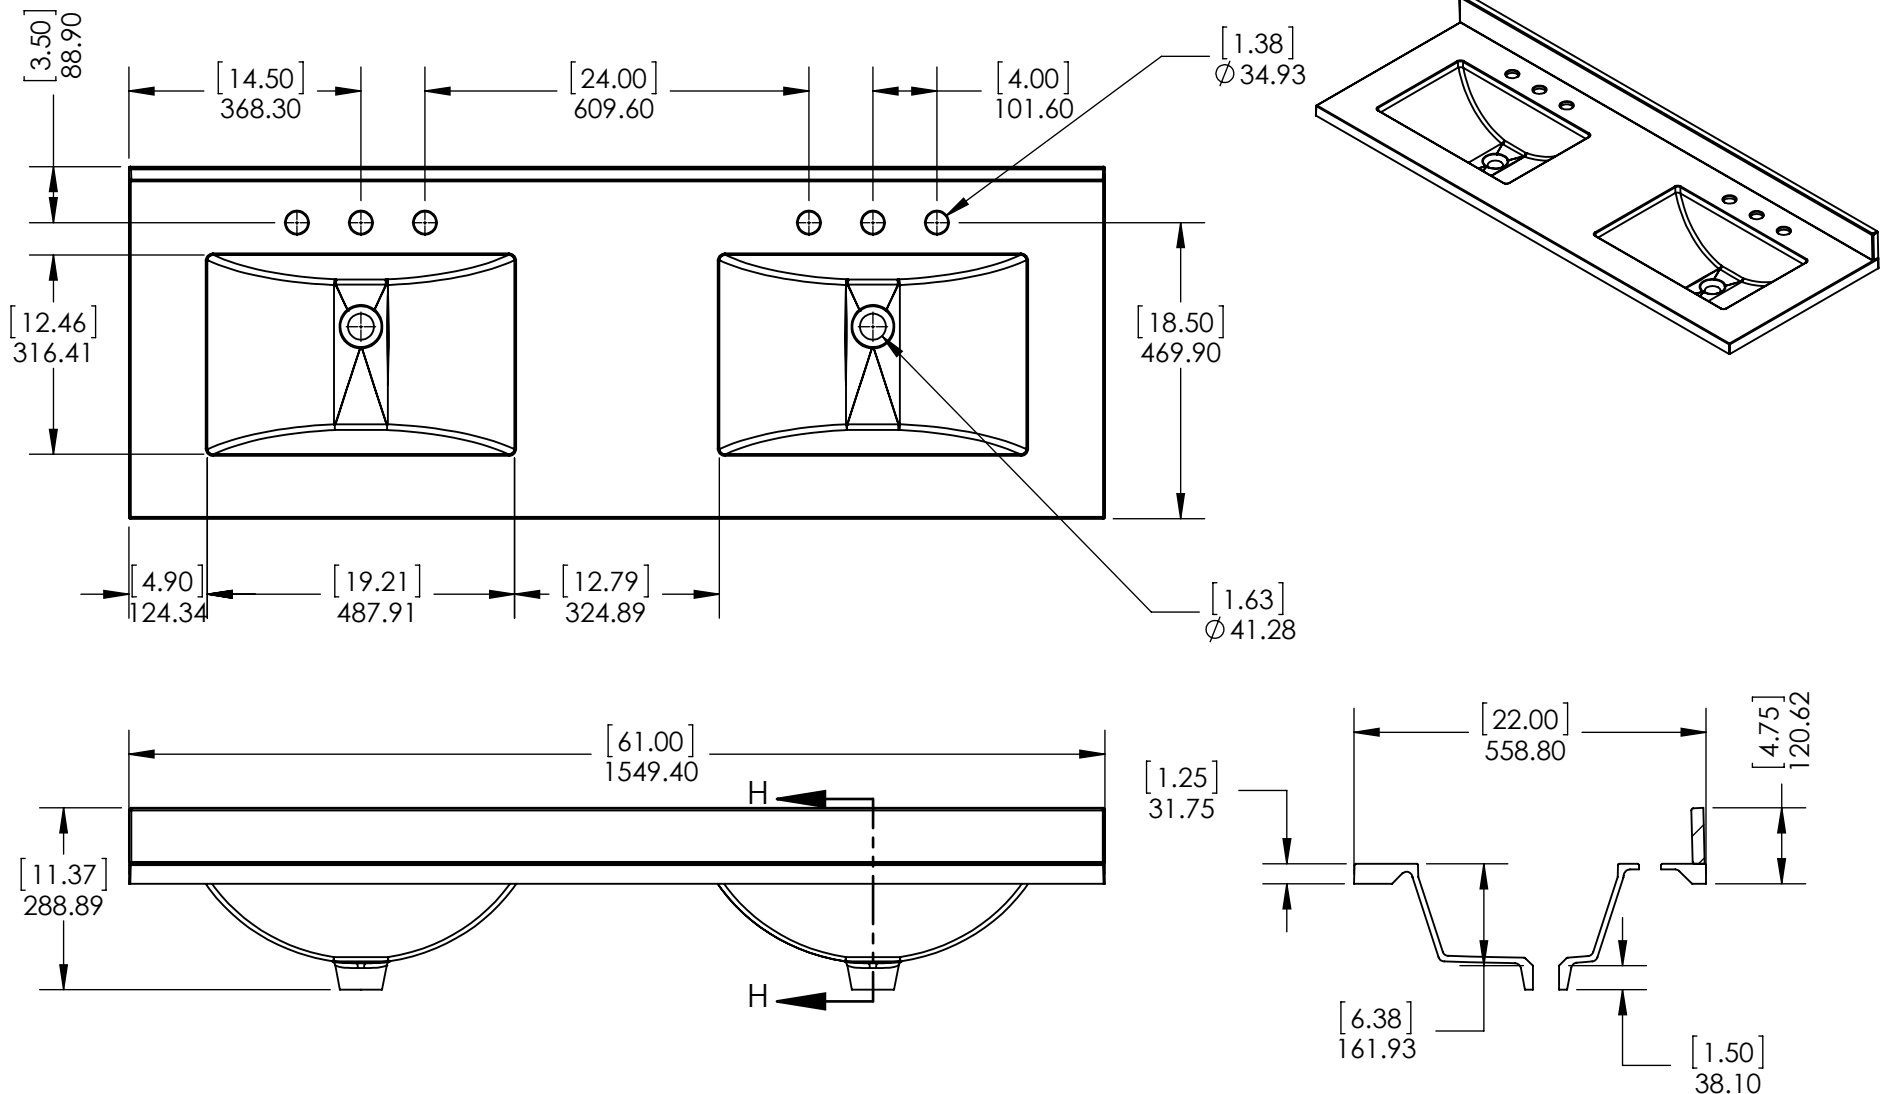

Top View

Isometric View

Side View of
Central Drawers

Front View

SECTION B-B
SCALE 1 : 22

Side View

DWR	ARB	03/26/18
REV	R&D	03/26/18
APP	ING	03/26/18

SCALE: 1:20 MODELO:

ITEM: CB60-WH CB60-ST CB60-FG	CB60-CH CB60-CR	REV A
-------------------------------------	--------------------	-----------------

NAME: **Claxby 60in- White/
Sterling**

MATERIAL: **German Beech 4/4
Laminated Particle Board**

Vanity Claxby 60 White

DRAWING TYPE	ITEM ID	ITEM DESCRIPTION	TECHNOLOGIES	DRAWING STATUS	REV	ECO #	DESCRIPTION	REV'D BY DATE	CHK'D BY DATE	APRV'D BY DATE
Finish Good	SS61R-AH	Vtop Rect 61x22 Bitono SS Silver Ash	Solid Surface	Ready for production	0		New Model	2/27/18	2/27/18	2/27/18

<p>PROPRIETARY AND CONFIDENTIAL</p> <p>THE INFORMATION CONTAINED IN THIS DRAWING IS THE SOLE PROPERTY OF WOODCRAFTERS. ANY REPRODUCTION IN PART OR AS A WHOLE WITHOUT THE WRITTEN PERMISSION OF WOODCRAFTERS IS PROHIBITED.</p>	UNLESS OTHERWISE SPECIFIED					
	DIMENSIONS ARE IN MM. AND (INCHES)					
	TOLERANCES ARE					
	+ 0.125 [3.175] - 0.125 [-3.175]					
	SCALE:1:10					
DRAWN	R. Rubio	DATE	2/27/18			
CHECKED	R. Rubio	DATE	2/27/18			
ENG APPR.	R. Rubio	DATE	2/27/18			
MFG APPR.	C. Leal	DATE	2/27/18			
SIZE	A	DWG. NO.	Vtop Rect 61x22 Bitono SS Silver Ash			
				SHEET 1 OF 1	REV: 0	