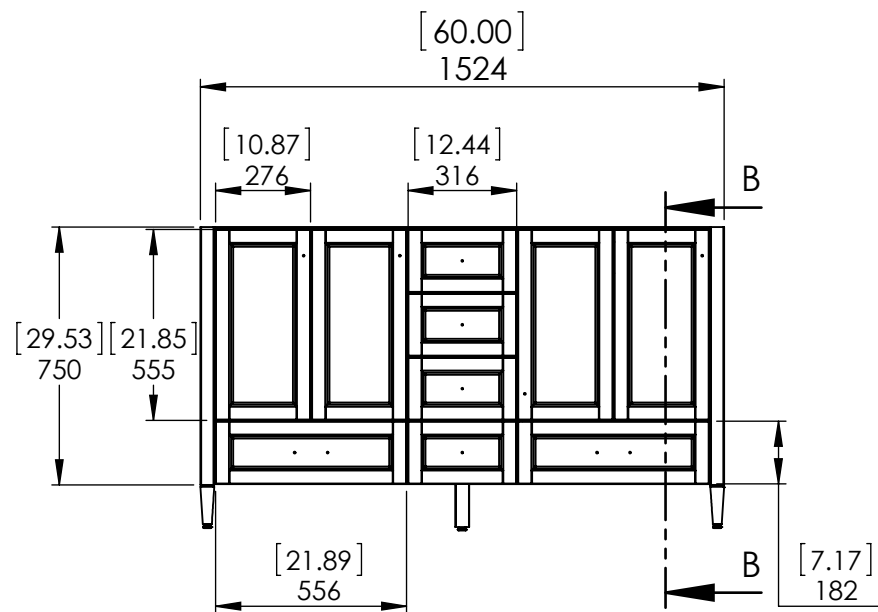

Top View

Isometric View

Side View of
Central Drawers

Front View

SECTION B-B
SCALE 1 : 22

Side View

DWR	ARB	03/26/18
REV	R&D	03/26/18
APP	ING	03/26/18

SCALE: 1:20 MODELO:

ITEM: CB60-WH CB60-ST CB60-FG	CB60-CH CB60-CR	REV A
-------------------------------------	--------------------	-----------------

NAME: **Claxby 60in- White/
Sterling**

MATERIAL: **German Beech 4/4
Laminated Particle Board**

Vanity Claxby 60 White

DRAWING TYPE	ITEM ID	ITEM DESCRIPTION	TECHNOLOGIES	DRAWING STATUS	REV	ECO #	DESCRIPTION	REV'D BY DATE	CHK'D BY DATE	APRV'D BY DATE
Finish Good	SS61R-AH	Vtop Rect 61x22 Bitono SS Silver Ash	Solid Surface	Ready for production	0		New Model	2/27/18	2/27/18	2/27/18

<p>PROPRIETARY AND CONFIDENTIAL</p> <p>THE INFORMATION CONTAINED IN THIS DRAWING IS THE SOLE PROPERTY OF WOODCRAFTERS. ANY REPRODUCTION IN PART OR AS A WHOLE WITHOUT THE WRITTEN PERMISSION OF WOODCRAFTERS IS PROHIBITED.</p>	UNLESS OTHERWISE SPECIFIED					
	DIMENSIONS ARE IN MM. AND (INCHES)					
	TOLERANCES ARE					
	+ 0.125 [3.175] - 0.125 [-3.175]					
	SCALE:1:10					
DRAWN	R. Rubio	DATE	2/27/18			
CHECKED	R. Rubio	DATE	2/27/18			
ENG APPR.	R. Rubio	DATE	2/27/18			
MFG APPR.	C. Leal	DATE	2/27/18			
SIZE	A	DWG. NO.	Vtop Rect 61x22 Bitono SS Silver Ash			
				SHEET 1 OF 1	REV: 0	