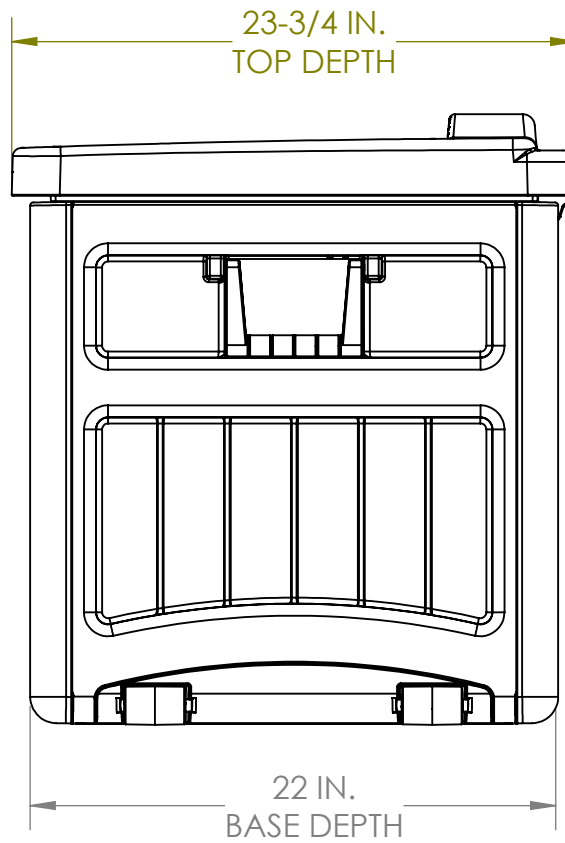

DB7500/DBW7500  
FRONT VIEW

VOLUME: 9.8 CU. FT.  
73 GAL.

DB7500/DBW7500  
SIDE VIEW

DB7500/DBW7500  
TOP VIEW

DB7500/DBW7500  
INTERIOR SIDE VIEW