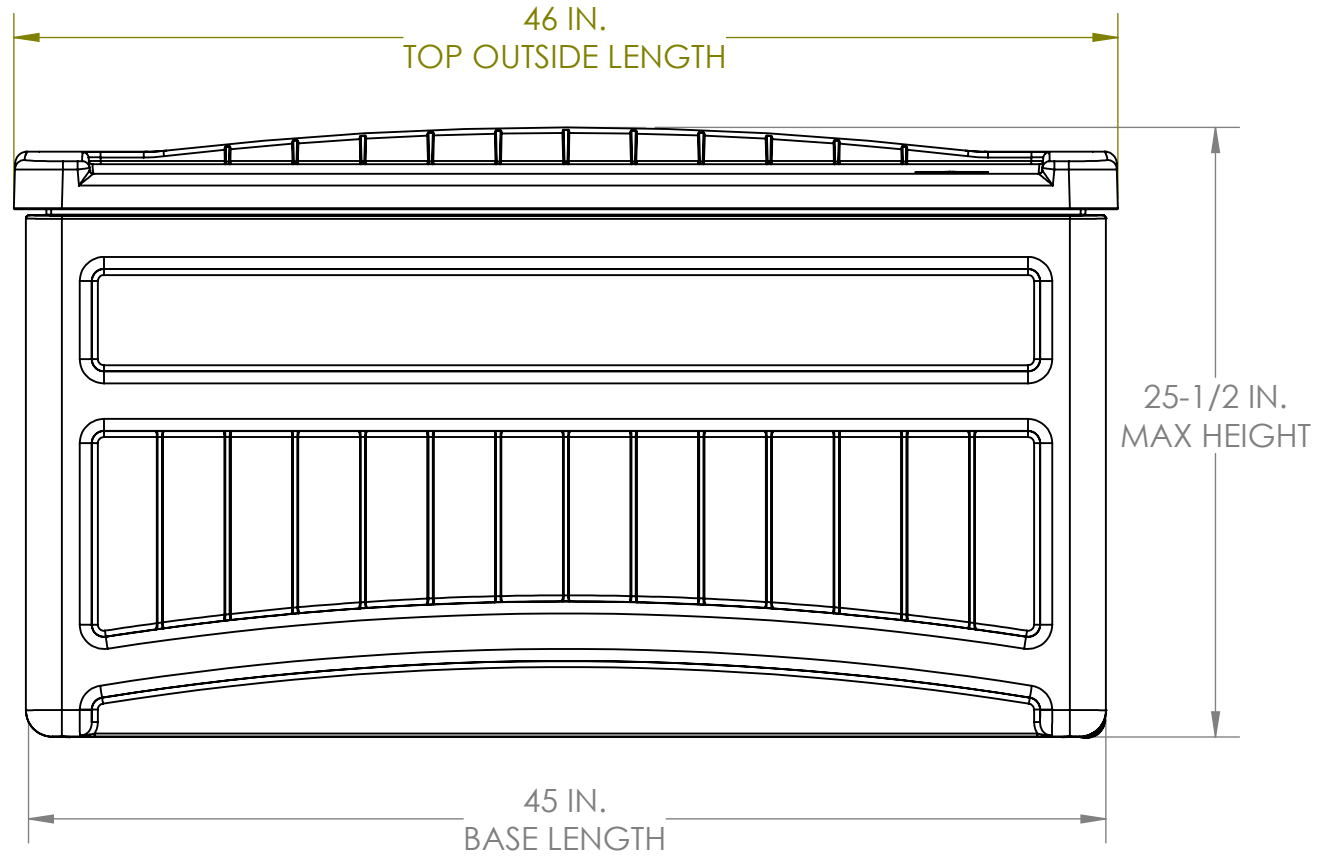

DB7500/DBW7500  
FRONT VIEW

VOLUME: 9.8 CU. FT.  
73 GAL.

DB7500/DBW7500  
SIDE VIEW

DB7500/DBW7500  
TOP VIEW

DB7500/DBW7500  
INTERIOR SIDE VIEW