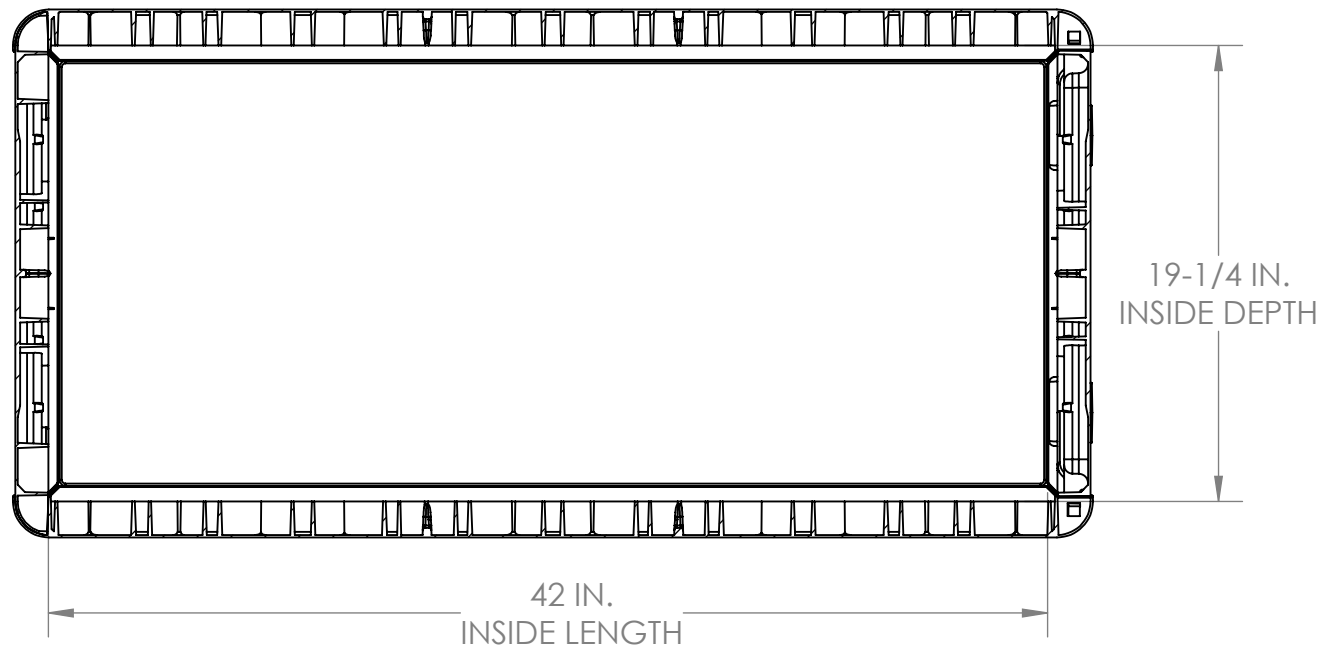

DB7500/DBW7500  
FRONT VIEW

VOLUME: 9.8 CU. FT.  
73 GAL.

DB7500/DBW7500  
SIDE VIEW

DB7500/DBW7500  
TOP VIEW

DB7500/DBW7500  
INTERIOR SIDE VIEW