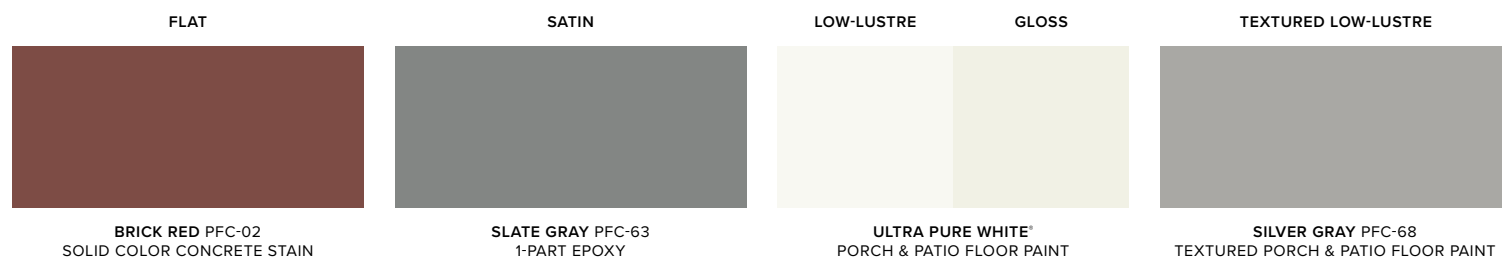

INTERIOR/
EXTERIOR

CHEMICAL
& HOT TIRE
RESISTANT

WEATHER
RESISTANT
FINISH

TINTABLE AND PRE-MIX POPULAR COLORS

CAFE IRUNA PFC-05	DARK WALNUT PFC-25	RICH BROWN PFC-35	CLAY TERRACE PFC-30	PATIO GREEN PFC-45	SEA CAVE PFC-55
TILE RED PFC-04	SANTA FE PFC-15	CORONADO PFC-20	DESERT SANDSTONE PFC-28	GREEN PFC-40	DEEP LAGOON PFC-85
BRICK RED PFC-02	TERRA BRICK PFC-08	IRON ORE PFC-14	WASHED KHAKI PFC-33	PEACEFUL GLADE PFC-43	HERITAGE TEAL PFC-49
DEEP TERRA COTTA PFC-10	SAHARA SAND PFC-13	PYRAMID PFC-19	PUTTY BEIGE PFC-37	MOSS COVERED PFC-39	BLUE TUNDRA PFC-54
ROYAL RED PFC-80	NUEVO TERRA PFC-12	SONOMA SHADE PFC-18	LIGHT RATTAN PFC-27	ELEMENTAL GREEN PFC-38	SILVER SPUR PFC-57
RED BARON PFC-03	INVITING VERANDA PFC-11	RUSTY ORANGE PFC-17	GRAIN PFC-21	TERRACE VIEW PFC-41	NAUTICAL BLUE PFC-51
GIANT SEQUOIA PFC-09	WHITE CLOUD PFC-72	TAN PFC-23	CLASSIC MUSTANG PFC-26	TRADITIONAL TAN PFC-31	POOLS OF BLUE PFC-56

Color chips are affected by the type of light they are viewed under, exposure to heat and sunlight, and the age of the chip.

TINTABLE AND PRE-MIX POPULAR COLORS

OSHA SAFETY COLORS

SHEEN GUIDE

Occasionally, there may be a slight difference between the color and sheen of the chip shown and the actual painted surface.
*This color is only available in Porch & Patio Floor Paints.