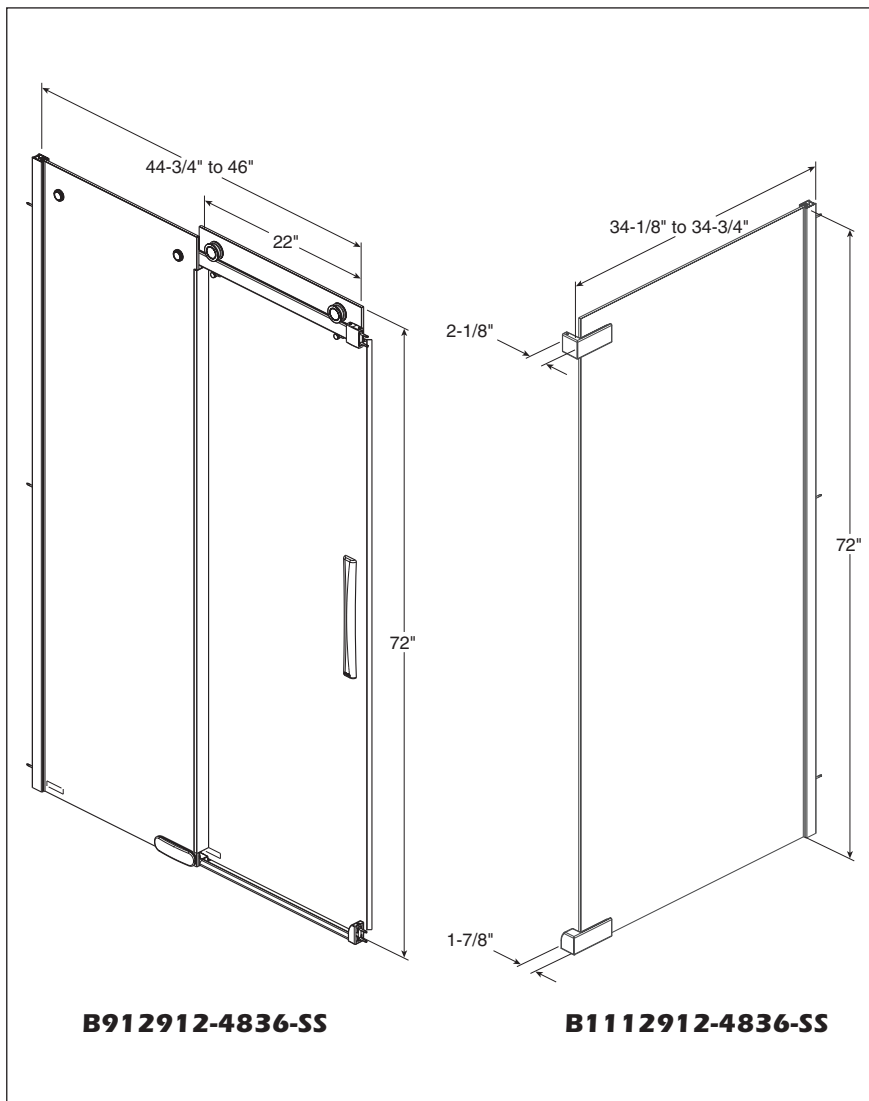

48" X 36" FRAMELESS CORNER SHOWER ENCLOSURE

- Stainless Finish Hardware
- 5/16" Clear Tempered Glass
- Can Install With Tile Applications
- 5 Year Limited Residential Warranty
- 1 Year Limited Commercial Warranty

B912912-4836-SS

- Designed to Fit Delta 48" x 36" Shower Base and Delta 36" Side Glass Panel
- Door can Accommodate a Left or Right Side Opening
- Can be Installed as an Alcove or as a Corner Shower with Addition of Optional Side Glass Panel

B1112912-4836-SS

- Designed to Complete Delta 48" x 36" Corner Shower
- Panel can be Installed on Either Right or Left Side

COLOR/FINISH:

- Clear Glass
- Brushed Stainless Steel

COMPLIES WITH:

- IAPMO IGC 154

Submitted Model No.: _____

Specific Features: _____

55 E 111th Street, Indianapolis, Indiana 46280
350 South Edgeware Road, St. Thomas, ON N5P 4L1
© 2016 Masco Corporation of Indiana