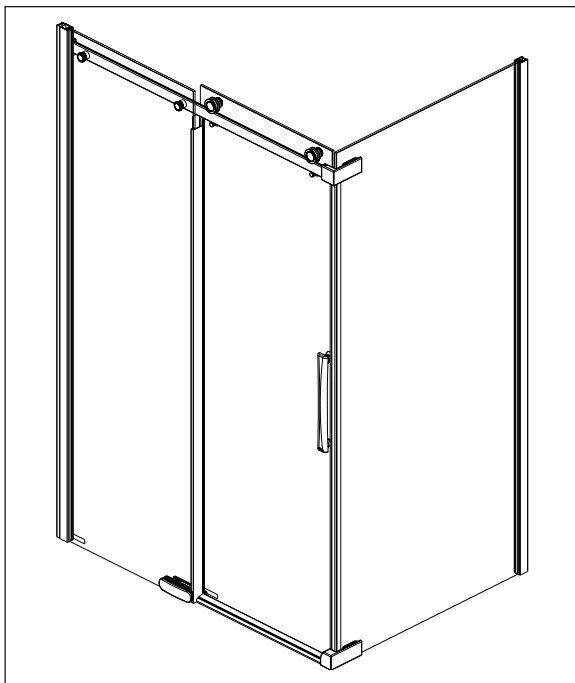

48" X 36" FRAMELESS CORNER SHOWER ENCLOSURE

- Stainless Finish Hardware
- 5/16" Clear Tempered Glass
- Can Install With Tile Applications
- 5 Year Limited Residential Warranty
- 1 Year Limited Commercial Warranty

B912912-4836-SS

- Designed to Fit Delta 48" x 36" Shower Base and Delta 36" Side Glass Panel
- Door can Accommodate a Left or Right Side Opening
- Can be Installed as an Alcove or as a Corner Shower with Addition of Optional Side Glass Panel

B1112912-4836-SS

- Designed to Complete Delta 48" x 36" Corner Shower
- Panel can be Installed on Either Right or Left Side

COLOR/FINISH:

- Clear Glass
- Brushed Stainless Steel

COMPLIES WITH:

- IAPMO IGC 154

Submitted Model No.: _____

Specific Features: _____

55 E 111th Street, Indianapolis, Indiana 46280
350 South Edgeware Road, St. Thomas, ON N5P 4L1
© 2016 Masco Corporation of Indiana