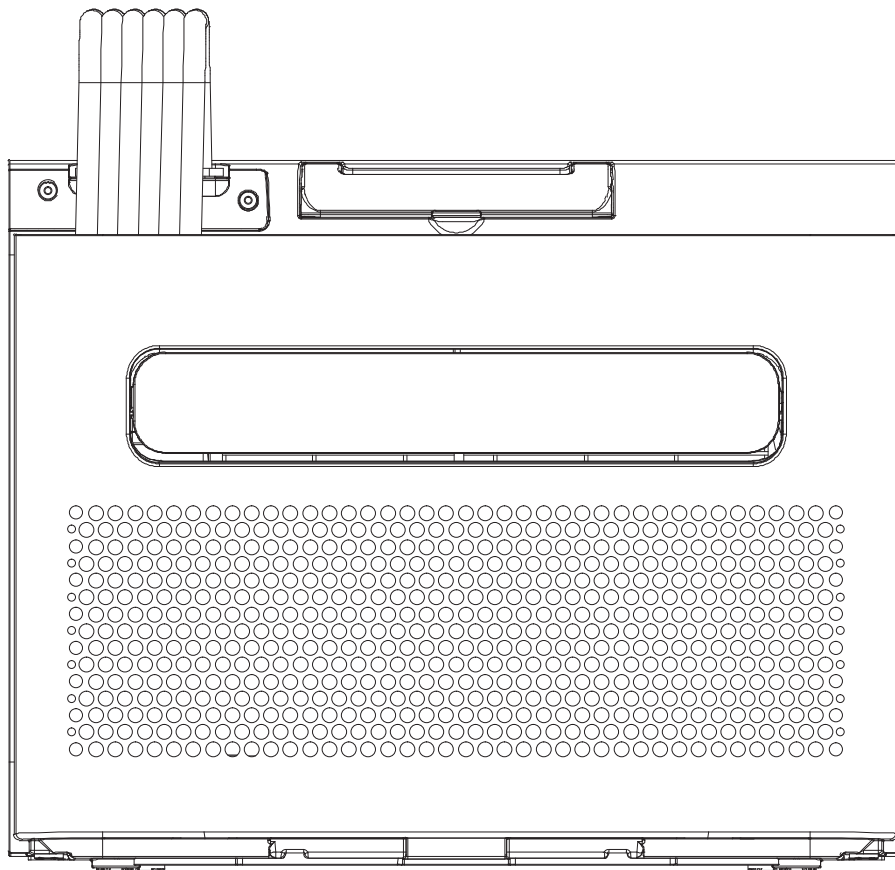

Caravan Air Conditioner User Guide

SKUS: USPC06C

Product use

Installation

Component list of window sealing plate (three pieces)

Serial number	Accessories pictures	Name	Quantity
1		Window sealing plate 1	1
2		Window sealing plate 2	1
3		Window sealing plate 3	1
4		Connecting pin	2
5		Button	2
6		Gasket	2
7		Connecting seat	2

Installation of button assembly

1. Firstly, insert the gasket 2 into the connecting seat 1.
2. Secondly, insert the threaded gasket 2 and connecting seat 1 into the window sealing plate 3.
3. Then, align the hole position of the connecting seat 1 and clip the button 4 into the hole position of the connecting seat 1.

Note: The installation method of the window sealing plate can also refer to another installed window sealing plate.

Installation method of window sealing plate assembly

1. Install window sealing plate 2 and window sealing plate 1 or window sealing plate 3. During installation, make sure that the button on the window sealing plate is unlocked, as shown in the picture above.

Adjustment and installation of window sealing plate

Step 1:

1. Measure window size.
2. Adjust the length of the window sealing-plate to fit the width or height of your window.
3. When the length of the window sealing plate is determined, lock the button.