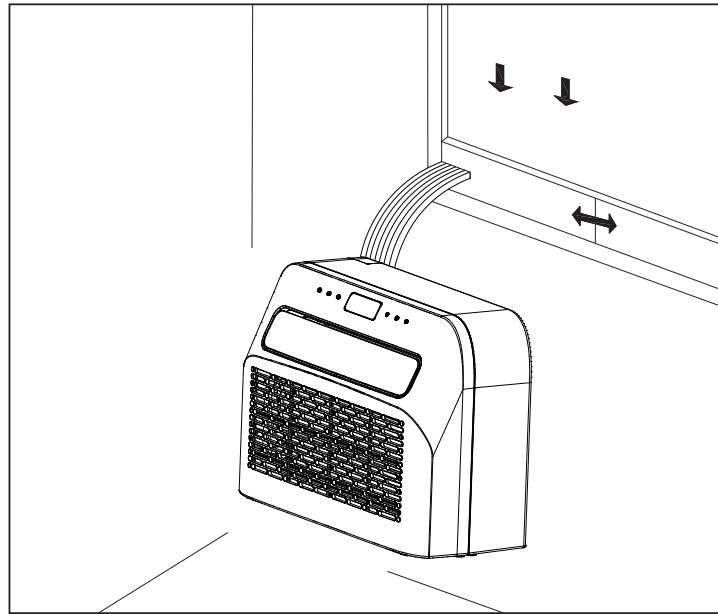

Step 2:

After the machine is fixed, the hose should correspond to the slot of the window sealing plate and then install the window sealing plate on the window.

(1) The window sealing plate 1 is assembled with the window sealing plate 2, which can be applied to the upper and lower closed windows, as shown in the picture 1.

Picture 1