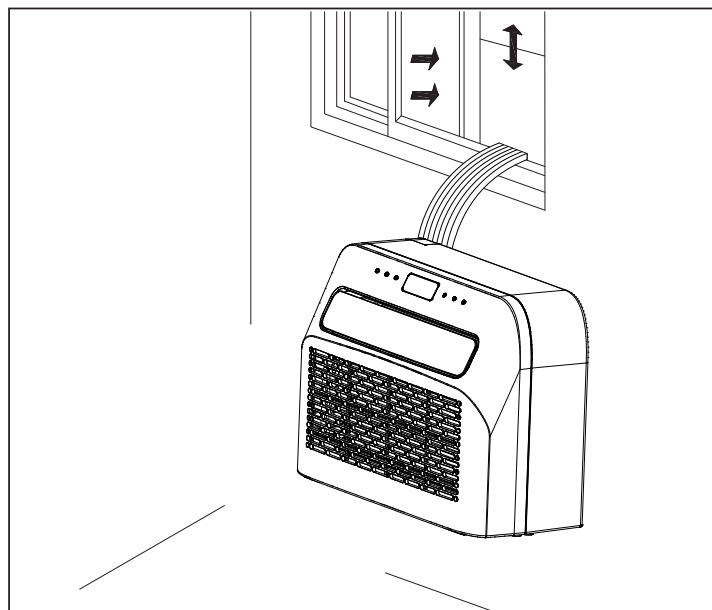

Caravan Air Conditioner User Guide

SKUS: USPC06C

Product use

Installation

Component list of window sealing plate (three pieces)

Serial number	Accessories pictures	Name	Quantity
1		Window sealing plate 1	1
2		Window sealing plate 2	1
3		Window sealing plate 3	1
4		Connecting pin	2
5		Button	2
6		Gasket	2
7		Connecting seat	2

Installation of button assembly

1. Firstly, insert the gasket 2 into the connecting seat 1.
2. Secondly, insert the threaded gasket 2 and connecting seat 1 into the window sealing plate 3.
3. Then, align the hole position of the connecting seat 1 and clip the button 4 into the hole position of the connecting seat 1.

Step 2:

After the machine is fixed, the hose should correspond to the slot of the window sealing plate and then install the window sealing plate on the window.

(1) The window sealing plate 1 is assembled with the window sealing plate 2, which can be applied to the upper and lower closed windows, as shown in the picture 1.

Picture 1

(2) The window sealing plate 2 is assembled with the window sealing plate 3, which can be applied to the left and right closed windows, as shown in the picture 2.

Picture 2