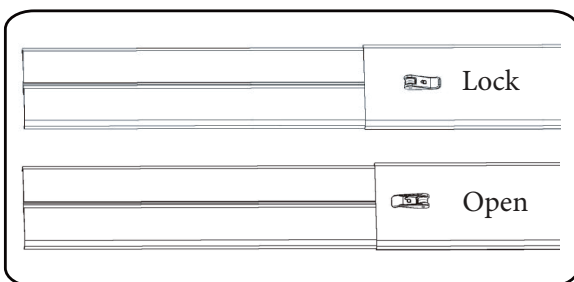

Adjustment and installation of window sealing plate

Step 1:

1. Measure window size.
2. Adjust the length of the window sealing-plate to fit the width or height of your window.
3. When the length of the window sealing plate is determined, lock the button.