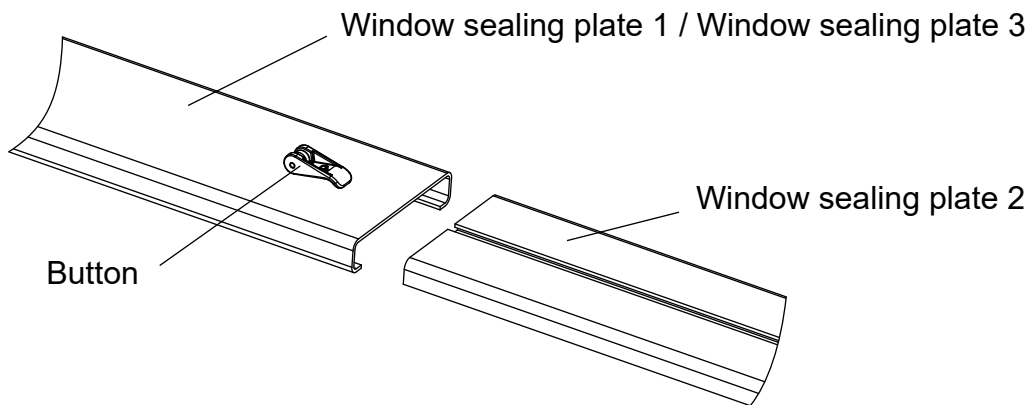

Caravan Air Conditioner User Guide

SKUS: USPC06C

Product use

Installation

Component list of window sealing plate (three pieces)

Serial number	Accessories pictures	Name	Quantity
1		Window sealing plate 1	1
2		Window sealing plate 2	1
3		Window sealing plate 3	1
4		Connecting pin	2
5		Button	2
6		Gasket	2
7		Connecting seat	2

Installation of button assembly

1. Firstly, insert the gasket 2 into the connecting seat 1.
2. Secondly, insert the threaded gasket 2 and connecting seat 1 into the window sealing plate 3.
3. Then, align the hole position of the connecting seat 1 and clip the button 4 into the hole position of the connecting seat 1.

Note: The installation method of the window sealing plate can also refer to another installed window sealing plate.

Installation method of window sealing plate assembly

1. Install window sealing plate 2 and window sealing plate 1 or window sealing plate 3. During installation, make sure that the button on the window sealing plate is unlocked, as shown in the picture above.

Adjustment and installation of window sealing plate

Step 1:

1. Measure window size.
2. Adjust the length of the window sealing-plate to fit the width or height of your window.
3. When the length of the window sealing plate is determined, lock the button.