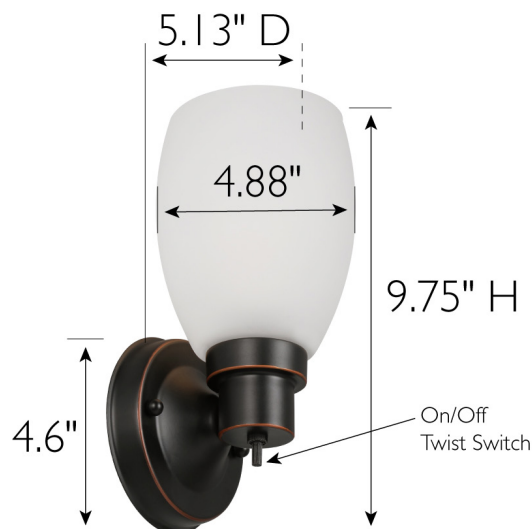

Lydia I-Light Dimmable Wall Light

Oil Rubbed Bronze

SPECIFICATIONS

MOUNTING:	Wall Mount	LED BRIGHTNESS (LUMENS):	N/A
SLOPED CEILING ADAPTABLE:	No	LED COLOR CORRELATED TEMPERATURE (CCT):	N/A
LAMP TYPE 1:	Incandescent	LED COLOR RENDERING INDEX (CRI):	N/A
BULB INCLUDED:	No	LED EFFICACY:	N/A
WATTS PER BULB:	60W	LED AVERAGE RATED LIFE:	N/A
TOTAL WATTAGE:	60W	ENERGY EFFICIENT:	No
DIMMABLE:	Yes	LIGHTING AMPS:	N/A
MATERIAL CONSTRUCTION:	Steel	VOLTAGE:	120V
ASSEMBLED DIMENSIONS:	9.75" H x 4.88" L x 5.125" D		
WEIGHT:	1.83 lbs.		
BACKPLATE DIMENSIONS:	4.6" W x 4.6" D		
CANOPY/PLATE DIMENSIONS:	N/A		
GLASS/SHADE DIMENSIONS:	6.125" H x 5.125" L x 5.125" D		
GLASS/SHADE MATERIAL:	Glass		
GLASS/SHADE TYPE:	Frosted		
GLASS/SHADE COLOR:	White		